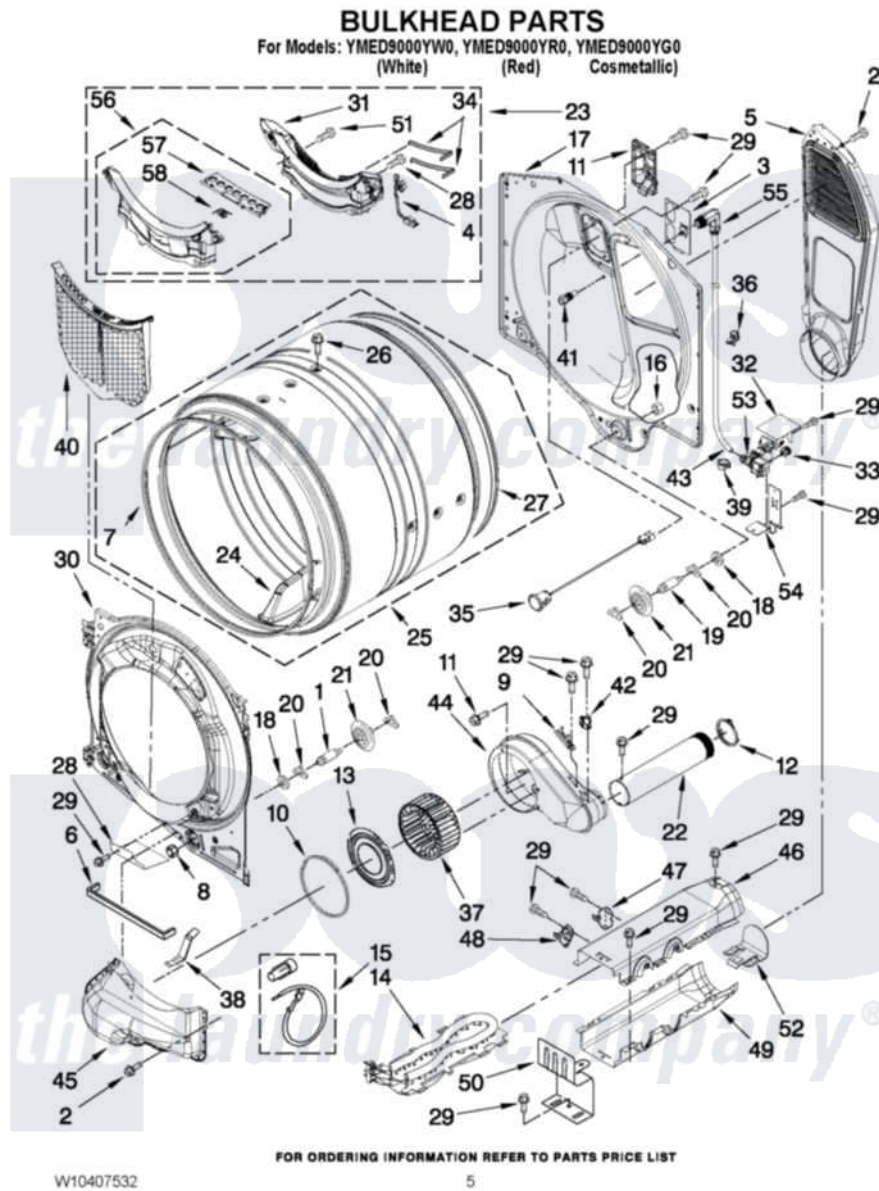

Maytag YMED9000YW0 03 - BULKHEAD PARTS

Maytag [Residential Maytag YMED9000YW0 Dryer Parts](#) Parts Diagram 03 - BULKHEAD PARTS
Click on the part number to view part

Item	Original Part Number	Replaced By	Status	Part Description
1	W10359271			Shaft, Drum Roller Threads
2	3390647	488729		Screw
3	W10249422			Nozzle, Bracket Rear
4	W10298258			Harness, Sensor
5	697354	3387911		Duct-Air
6	W10211950			Seal, Outlet Housing
7	W10273050			Seal, Drum Front
8	3934666	W10080210		Nut, 3/8 X 16
9	3392519			Thermal Limiter
10	697770			Seal, Cover Plate Blower Housing
11	W10208422			Rear Deflector
12	W10344699			Collar, Duct
13	W10211901			Collar Assembly
14	8544771			Heater Element
15	279457			Wire Kit, Terminal
16	W10001120	W10080190		Nut, 3/8-16