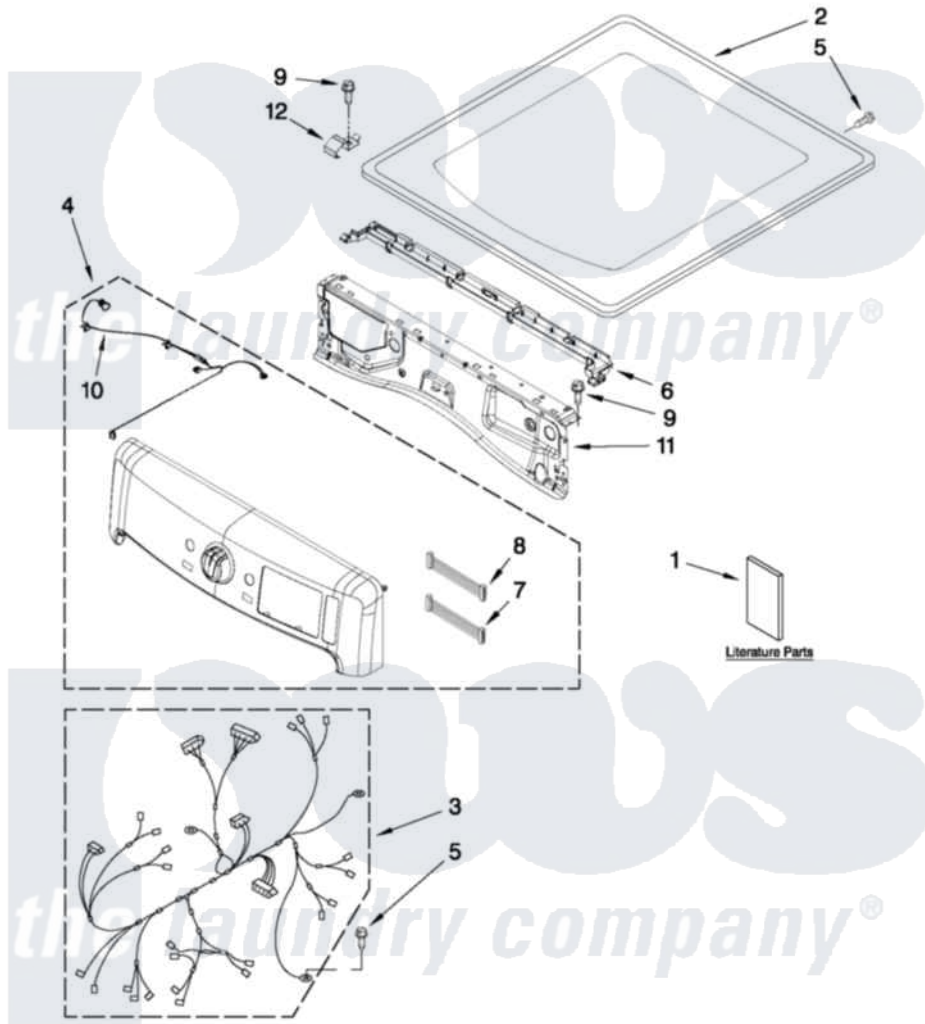

Maytag YMED9000YW1 01 - TOP AND CONSOLE PARTS

MAYTAG

TOP AND CONSOLE PARTS

29" ELECTRIC DRYER

For Models: YMED9000YW1, YMED9000YR1, YMED9000YG1
(White) (Red) (Cosmetallic)

FOR ORDERING INFORMATION REFER TO PARTS PRICE LIST

7-11 Printed in U.S.A. (JLP)(bay)

1

Part No. W10435261 Rev. A

[Maytag Residential Maytag YMED9000YW1 Dryer Parts](#) Parts Diagram 01 - TOP AND CONSOLE PARTS

[Click on the part number to view part](#)

Item	Original Part Number	Replaced By	Status	Part Description
1	W10312952		Not Available	USE & CARE GUIDE
"	W10315512		Not Available	TECH SHEET
"	W10423115		Not Available	INSTALLATION, INSTRUCTION
2	W10208383			Top
"	W10337792			Top
"	W10301057			Top
3	W10355895		Not Available	HARNES, MAIN
4	W10392722			Panel, Console
"	W10392724			Console Assembly
"	W10392723			Panel, Console
5	693995			Screw, Hex Head
6	W10317570			Water Channel
7	W10309986			Cable, Jumper
8	W10309987			Cable, Jumper
9	3390647	488729		Screw
10	W10267833			Cable, Led User-Interface