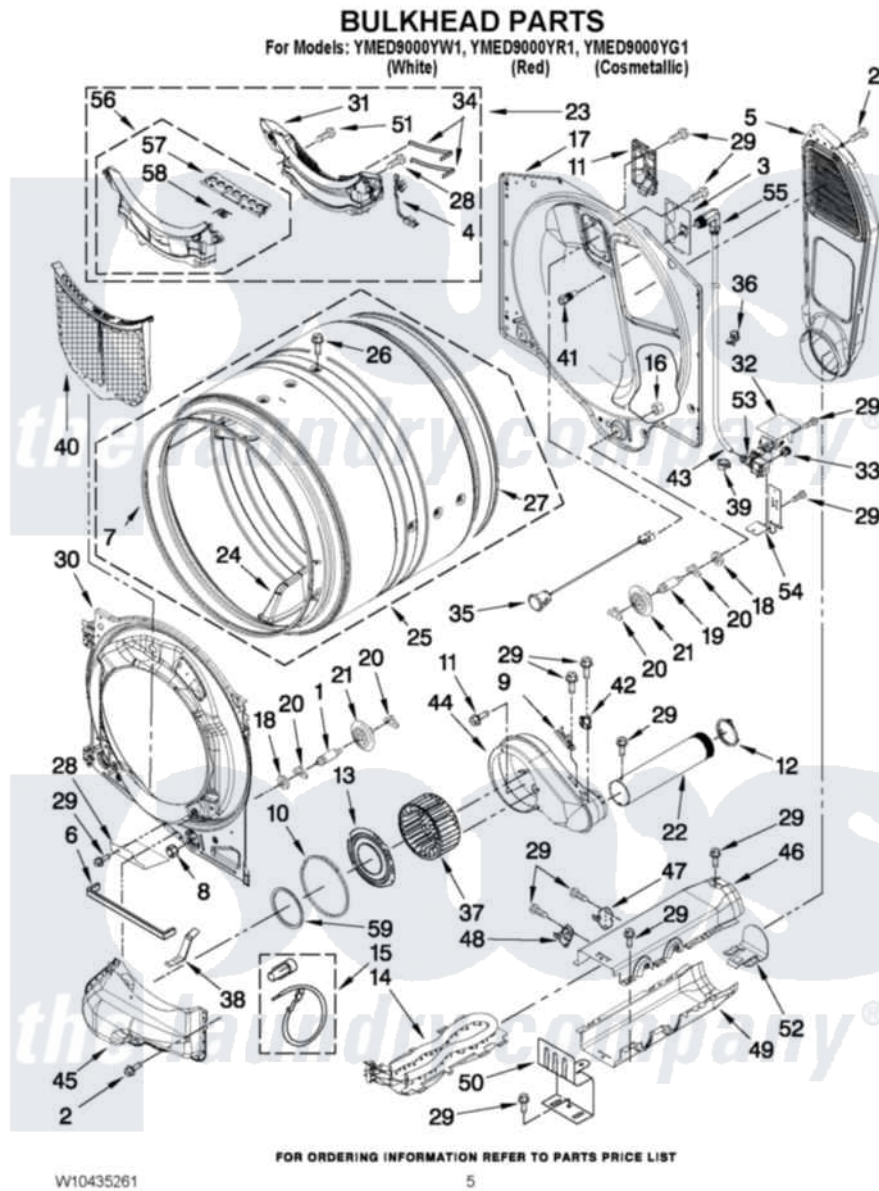

# Maytag YMED9000YW1 03 - BULKHEAD PARTS

Maytag [Residential Maytag YMED9000YW1 Dryer Parts](#) Parts Diagram 03 - BULKHEAD PARTS  
Click on the part number to view part

Item	Original Part Number	Replaced By	Status	Part Description
1	<a href="#">W10359271</a>			Shaft, Drum Roller Threads
2	3390647	<a href="#">488729</a>		Screw
3	<a href="#">W10249422</a>			Nozzle, Bracket Rear
4	<a href="#">W10298258</a>			Harness, Sensor
5	697354	<a href="#">3387911</a>		Duct-Air
6	<a href="#">W10211950</a>			Seal, Outlet Housing
7	<a href="#">W10273050</a>			Seal, Drum Front
8	3934666	<a href="#">W10080210</a>		Nut, 3/8 X 16
9	<a href="#">3392519</a>			Thermal Limiter
10	<a href="#">697770</a>			Seal, Cover Plate Blower Housing
11	<a href="#">W10208422</a>			Rear Deflector
12	<a href="#">W10344699</a>			Collar, Duct
13	<a href="#">W10211901</a>			Collar Assembly
14	<a href="#">8544771</a>			Heater Element
15	<a href="#">279457</a>			Wire Kit, Terminal
16	W10001120	<a href="#">W10080190</a>		Nut, 3/8-16