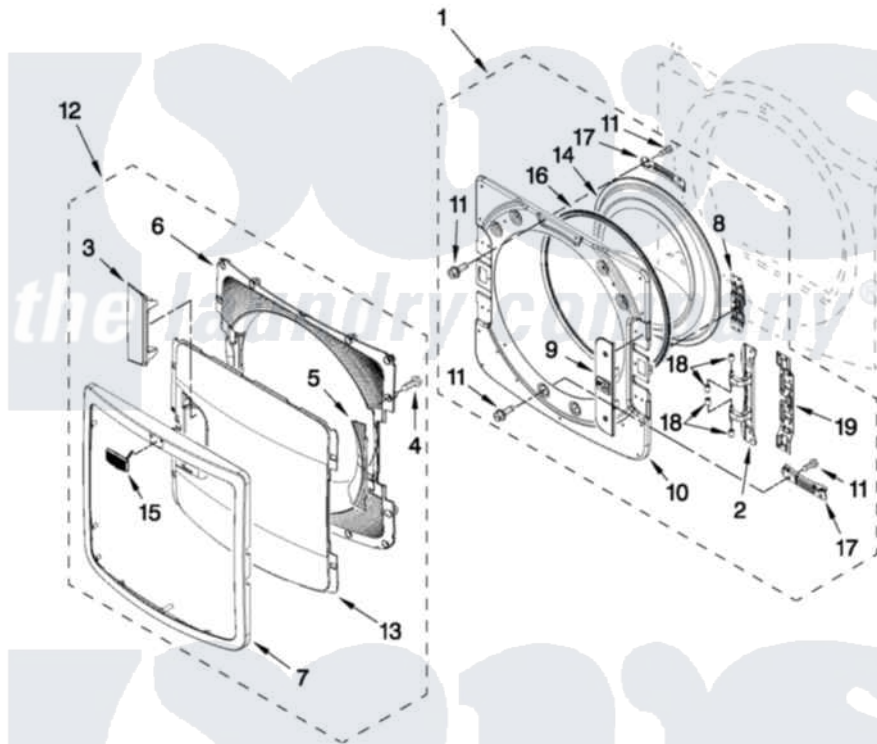

Maytag YMED9000YW1 04 - DOOR PARTS

DOOR PARTS

For Models: YMED9000YW1, YMED9000YR1, YMED9000YG1
(White) (Red) (Cosmetallic)

W10435261

FOR ORDERING INFORMATION REFER TO PARTS PRICE LIST

7

Maytag [Residential Maytag YMED9000YW1 Dryer Parts](#) Parts Diagram 04 - DOOR PARTS
Click on the part number to view part

Item	Original Part Number	Replaced By	Status	Part Description
1	W10272387			Door Assembly Inner
2	W10208415			Hinge Base
3	W10272398			Door Handle
4	9742177			Screw, 8-18 X .625
5	W10272400			Door Plug
6	W10272392			Door-Intermediate
7	W10272390			Trim Door
8	W10208254			Door Inner Screw, 10-32 X 1/2
9	W10272404			Cover, Door Catch
10	W10285652			Inner Door
11	W10288126			Screw, 10-32 X 1/2
12	W10272389			Door, Outer Assembly
13	W10272391			Screen, Outer Door
14	W10208417			Window Inner Door
15	W10316087			Badge Assembly
16	W10208417			Window Inner Door

17 [W10208252](#)
18 [W10208398](#)
19 [W10208419](#)

Bracket, Glass
Cap, Hinge
Plate, Hinge Retainer