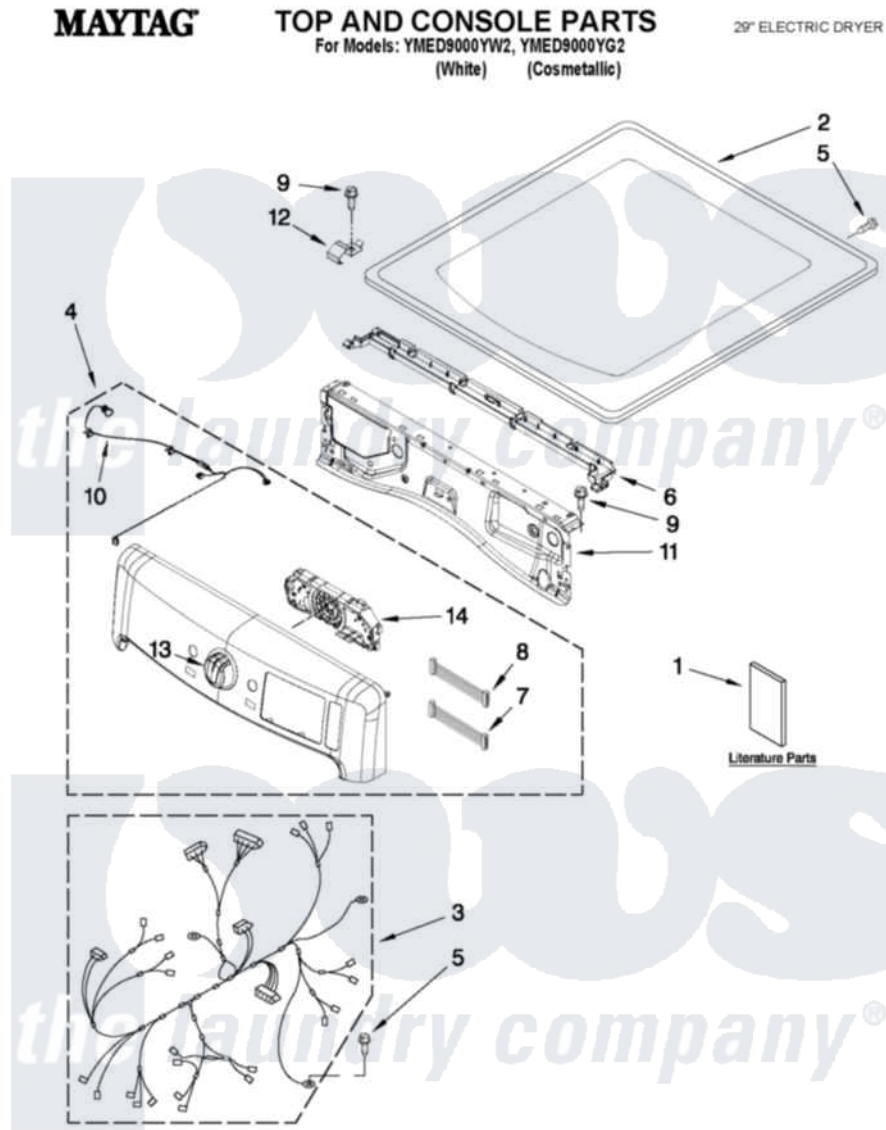

Maytag YMED9000YW2 01 - TOP AND CONSOLE PARTS

5-12 Printed in U.S.A. (GG) (psw) 1 Part No. W10509481 Rev. A

Maytag Residential Maytag YMED9000YW2 Dryer Parts Parts Diagram 01 - TOP AND CONSOLE PARTS
 Click on the part number to view part

Item	Original Part Number	Replaced By	Status	Part Description
1	W10312952		Not Available	USE & CARE GUIDE
"	W10420006		Not Available	TECH SHEET
"	W10423115		Not Available	INSTALLATION, INSTRUCTION
2	W10208383			Top
"	W10301057			Top
3	W10441588		Not Available	HARNES, MAIN
4	W10464661			Console Assembly
"	W10464662			Console Assembly
5	693995			Screw, Hex Head
6	W10317570			Water Channel
7	W10309986			Cable, Jumper
8	W10309987			Cable, Jumper
9	3390647	488729		Screw
10	W10450060		Not Available	CABLE, USER INTERFACE
11	W10208198			Bracket, Console
12	W10317566			Spring, Clip Water Channel