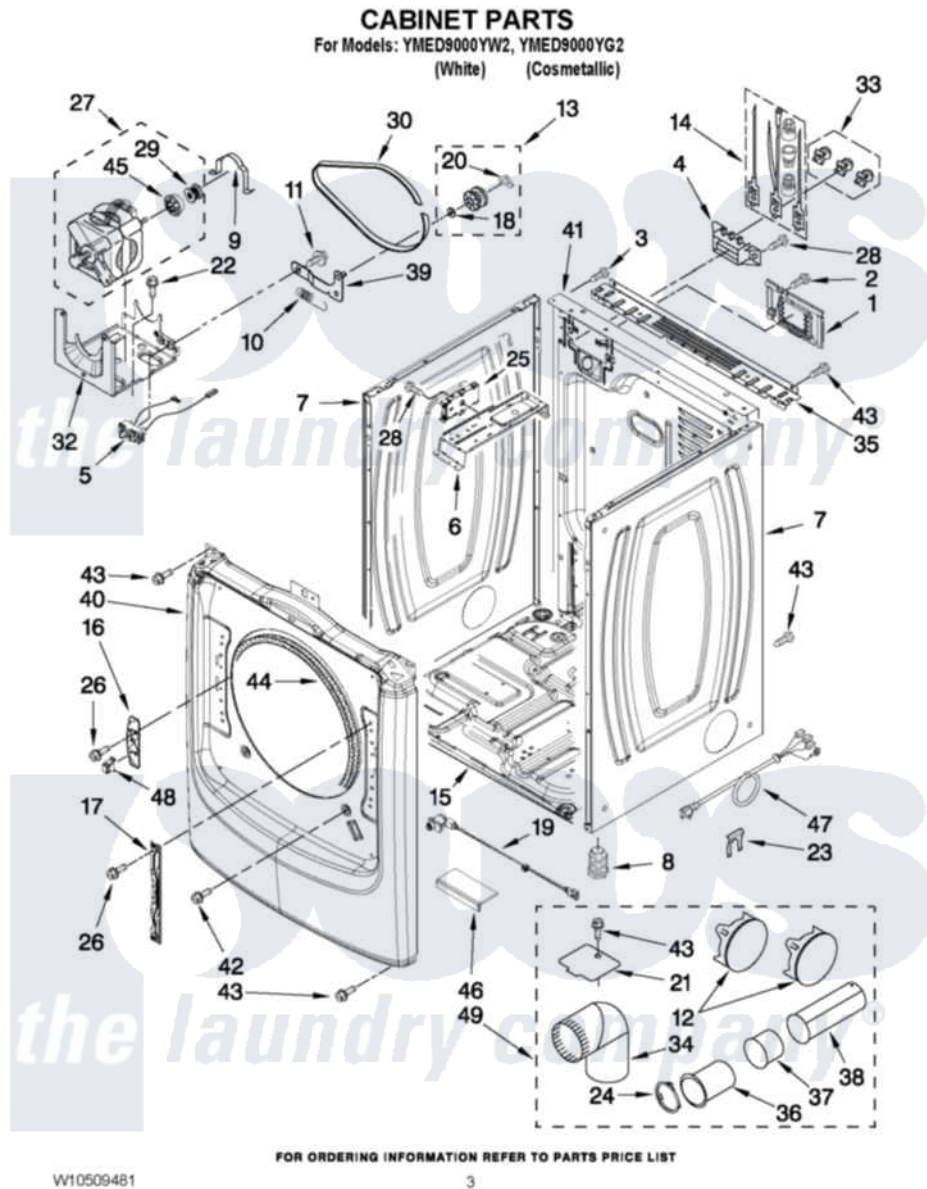

# Maytag YMED9000YW2 02 - CABINET PARTS

Maytag [Residential Maytag YMED9000YW2 Dryer Parts](#) Parts Diagram 02 - CABINET PARTS  
Click on the part number to view part

Item	Original Part Number	Replaced By	Status	Part Description
1	<a href="#">W10316167</a>			Cover,
2	<a href="#">3390631</a>			Screw, 10-16 X 3/8
3	8533974	<a href="#">4331106</a>		Screw, No.10-32 X 7/16
4	<a href="#">3397659</a>			Block, Terminal
5	<a href="#">W10411936</a>			Switch, Broken Belt
6	<a href="#">W10259611</a>			Bracket, Control
7	<a href="#">W10468495</a>			Panel, Side
"	<a href="#">W10468501</a>			Panel, Side
8	3392100	<a href="#">49621</a>		Feet-Leveling
NI	<a href="#">279810</a>			Foot-Optional
9	<a href="#">W10121316</a>			Plug, Multivent
10	<a href="#">3387374</a>			Spring, Idler
11	<a href="#">3389420</a>			Retainer-Idler 1/4-20 X 1/16
12	<a href="#">W10404617</a>			Plug, Multivent
13	3388672	<a href="#">279640</a>		Pulley-Idr
14	<a href="#">279318</a>			Terminal Tinned And Brass Panel