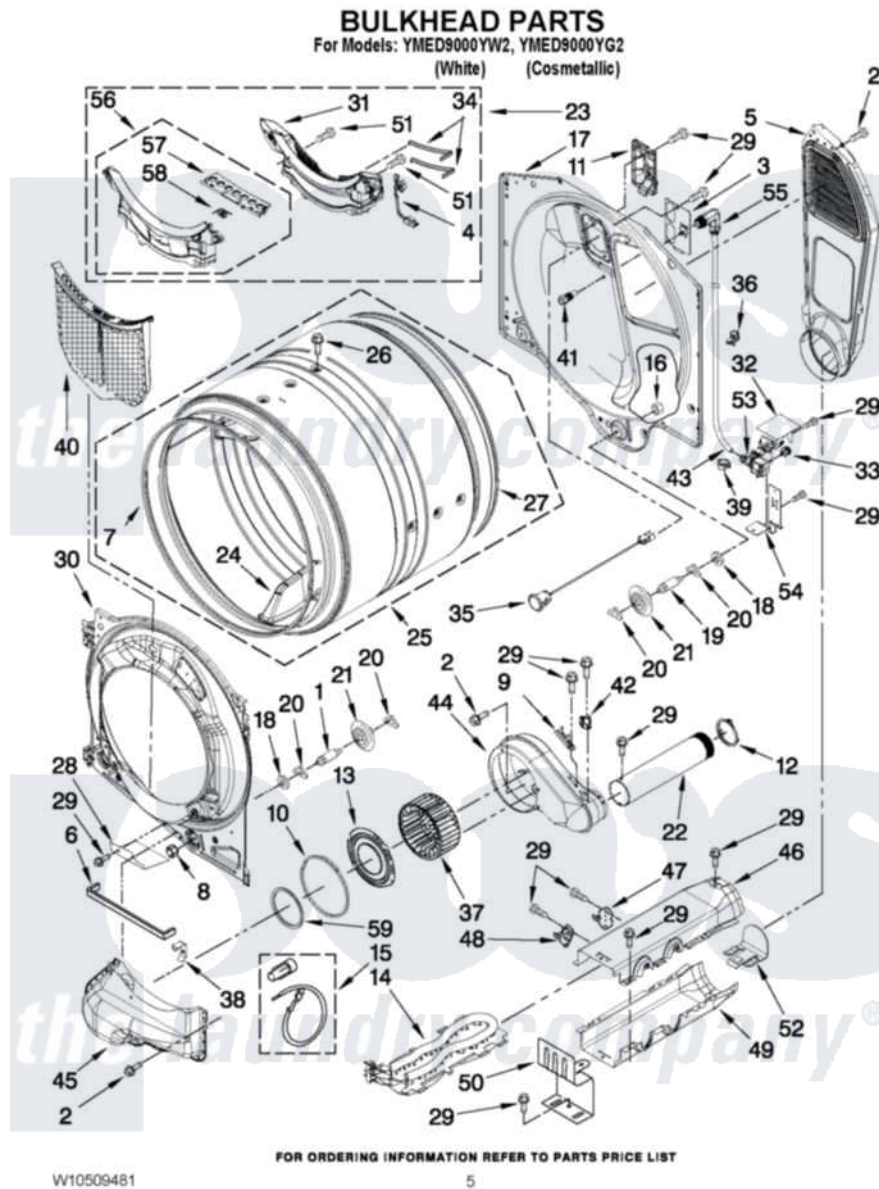

# Maytag YMED9000YW2 03 - BULKHEAD PARTS

Maytag [Residential Maytag YMED9000YW2 Dryer Parts](#) Parts Diagram 03 - BULKHEAD PARTS  
Click on the part number to view part

Item	Original Part Number	Replaced By	Status	Part Description
1	<a href="#">W10359271</a>			Shaft, Drum Roller Threads
2	3390647	<a href="#">488729</a>		Screw
3	<a href="#">W10249422</a>			Nozzle, Bracket Rear
4	<a href="#">W10298258</a>			Harness, Sensor
5	697354	<a href="#">3387911</a>		Duct-Air
6	<a href="#">W10211950</a>			Seal, Outlet Housing
7	<a href="#">W10273050</a>			Seal, Drum Front
8	3934666	<a href="#">W10080210</a>		Nut, 3/8 X 16
9	<a href="#">3392519</a>			Thermal Limiter
10	<a href="#">697770</a>			Seal, Cover Plate Blower Housing
11	<a href="#">W10208422</a>			Rear Deflector
12	<a href="#">W10344699</a>			Collar, Duct
13	<a href="#">W10211901</a>			Collar Assembly
14	<a href="#">8544771</a>			Heater Element
15	<a href="#">279457</a>			Wire Kit, Terminal
16	W10001120	<a href="#">W10080190</a>		Nut, 3/8-16