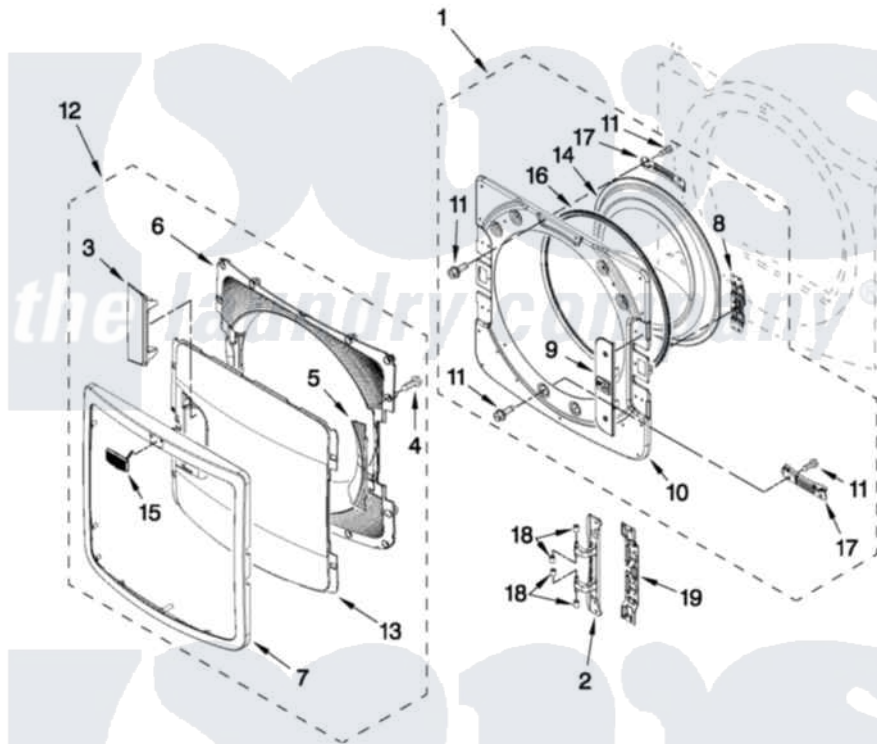

# Maytag YMED9000YW2 04 - DOOR PARTS

## DOOR PARTS For Models: YMED9000YW2, YMED9000YG2 (White) (Cosmetallic)

W10509481

FOR ORDERING INFORMATION REFER TO PARTS PRICE LIST

7

Maytag [Residential Maytag YMED9000YW2 Dryer Parts](#) Parts Diagram 04 - DOOR PARTS  
Click on the part number to view part

Item	Original Part Number	Replaced By	Status	Part Description
1	<a href="#">W10272387</a>			Door Assembly Inner
2	<a href="#">W10208415</a>			Hinge Base
3	<a href="#">W10272398</a>			Door Handle
4	<a href="#">9742177</a>			Screw, 8-18 X .625
5	<a href="#">W10272400</a>			Door Plug
6	<a href="#">W10272392</a>			Door-Intermediate
7	<a href="#">W10272390</a>			Trim Door
8	<a href="#">W10208254</a>			Door Inner Screw, 10-32 X 1/2
9	<a href="#">W10272404</a>			Cover, Door Catch
10	<a href="#">W10285652</a>			Inner Door
11	<a href="#">W10288126</a>			Screw, 10-32 X 1/2
12	<a href="#">W10272389</a>			Door, Outer Assembly
13	<a href="#">W10272391</a>			Screen, Outer Door
14	<a href="#">W10208417</a>			Window Inner Door
15	<a href="#">W10316087</a>			Badge Assembly
16	<a href="#">W10208417</a>			Window Inner Door