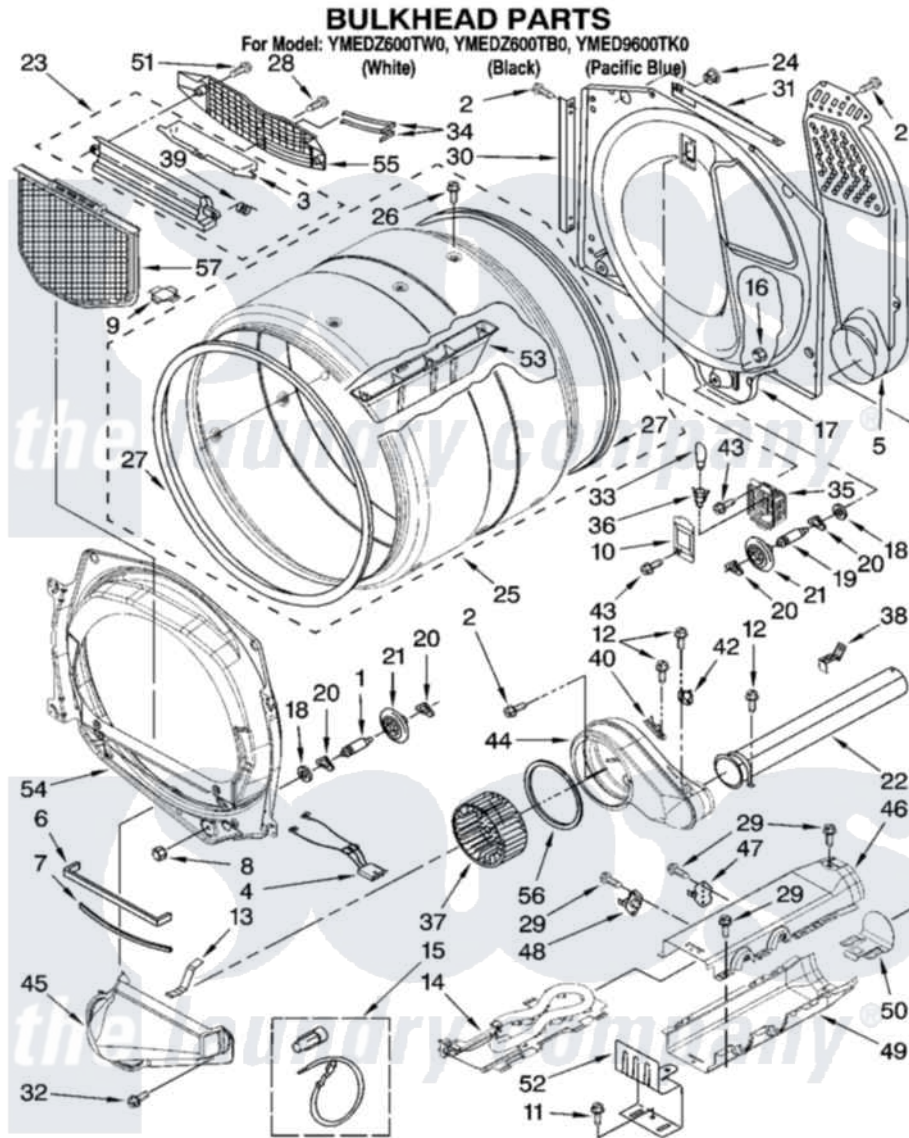

Maytag YMED9600TK0 03 - BULKHEAD PARTS

W10159103

5

Maytag [Residential Maytag YMED9600TK0 Dryer Parts](#) Parts Diagram 03 - BULKHEAD PARTS

[Click on the part number to view part](#)

Item	Original Part Number	Replaced By	Status	Part Description
1	8575324	W10359271		Shaft, Drum Roller Threads
2	3390647	488729		Screw
3	8563758			Door, Lint Screen
4	3406653			Harness, Sensor
5	697354	3387911		Duct-Air
6	697813			Seal, Outlet Housing
7	697814	697813		Seal, Outlet Housing
8	3934666	W10080210		Nut, 3/8 X 16
9	8066086			Plug, Drum Hole
10	3402841	8532165		Lens, Drum Light
11	693995			Screw, Hex Head
12	8533971	90767		Screw, 8A X 3/8 HeX Washer Head Tapping
13	8066208			Clip-Exhaust
14	8544771			Heater Element
15	279457			Wire Kit, Terminal
16	W10001120	W10080190		Nut, 3/8-16