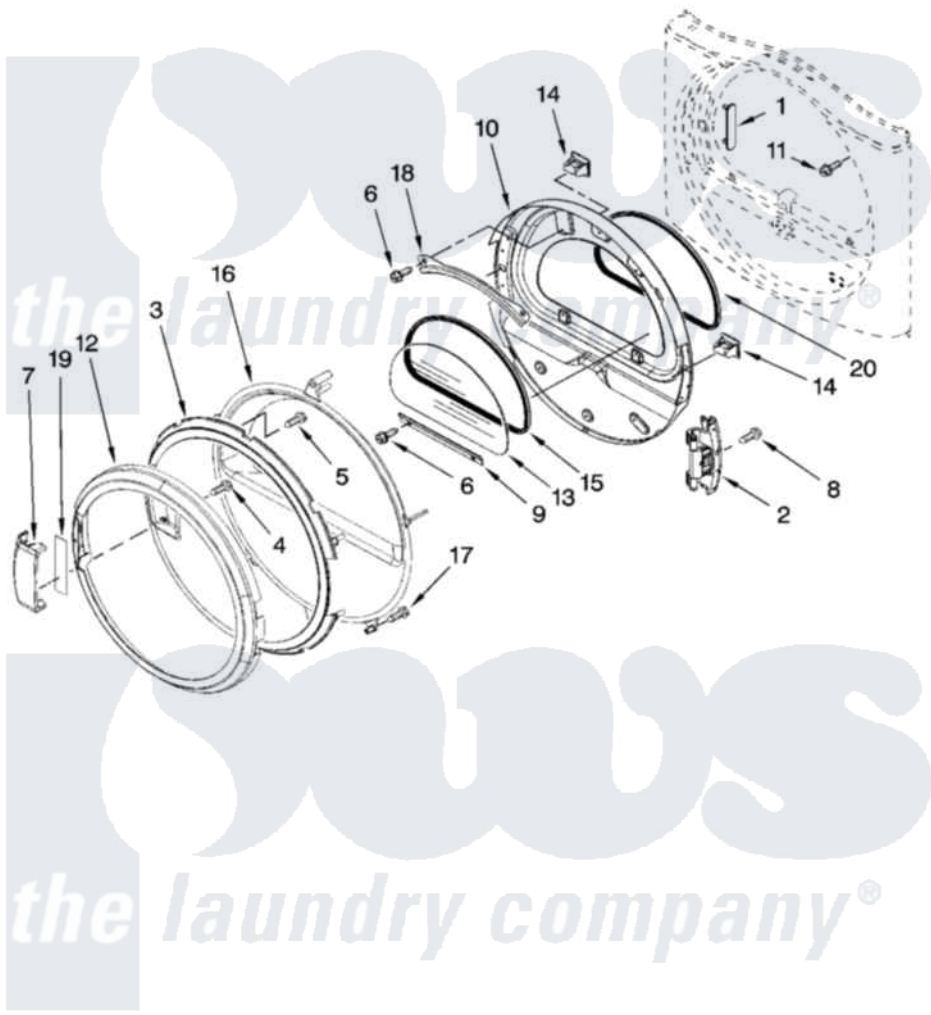

**Maytag YMED9600TK0 04 - DOOR PARTS, OPTIONAL PARTS (NOT INCLUDED)**

**DOOR PARTS**  
 For Model: YMEDZ600TW0, YMEDZ600TB0, YMED9600TK0  
 (White) (Black) (Pacific Blue)

W10159103

7

Maytag [Residential Maytag YMED9600TK0 Dryer Parts](#) Parts Diagram 04 - DOOR PARTS, OPTIONAL PARTS (NOT INCLUDED)

[Click on the part number to view part](#)

Item	Original Part Number	Replaced By	Status	Part Description
1	<a href="#">8565119</a>			Label, Hinge Hole Cover
2	<a href="#">8578887</a>			Door Hinge Assembly
3	<a href="#">W10119053</a>			Door Screen And Intermediate Assembly
4	<a href="#">9742177</a>			Screw, 8-18 X .625
5	<a href="#">3400618</a>			Screw, 6-19 X 3/8
6	3393258	<a href="#">3373329D</a>		Screw
7	<a href="#">W10117478</a>			Handle, Door
8	W10017850	<a href="#">280203</a>		Screw-Kit
9	<a href="#">8519354</a>			Retainer-Window
10	8578933	<a href="#">W10164062</a>		Door Assembly
11	<a href="#">355515</a>			Screw, 8-18 X 11/16
12	<a href="#">W10112917</a>			Door, Outer Ring
13	8565117	<a href="#">W10286878</a>		Window
14	690081	<a href="#">279570</a>		Latch

15	<a href="#">8579663</a>		Seal, Window
16	8565114	<a href="#">8580059</a>	Door, Intermediate
17	<a href="#">8534022</a>		Screw, 8-18 X 1/16
18	<a href="#">8519356</a>		Retainer-Window
19	<a href="#">W10112927</a>		Pad, Door Handle
20		Not Available	
NI	<a href="#">72017</a>		Paint, Touch-Up
"	72302	Not Available	PAINT, TOUCH-UP (1/2oz.) (Black)
"	<a href="#">4396816</a>		Paint, Touch-Up
"	<a href="#">350930</a>		Paint, Pressurized Spray B
"	786020	Not Available	PAINT, PRESSURIZED SPRAY (12 oz.) (Black)
"	<a href="#">350938</a>		Paint, Pressurized Spray B
"		Not Available	
"	8529894	<a href="#">346764</a>	Kit, Hold Down
"	<a href="#">8522199</a>		Accessory Parts
"	80047		PAINT, BULK (1 QT.) (KIT, DRYER REPAIR)
"	8563738	<a href="#">W10121663</a>	Dryer Rack