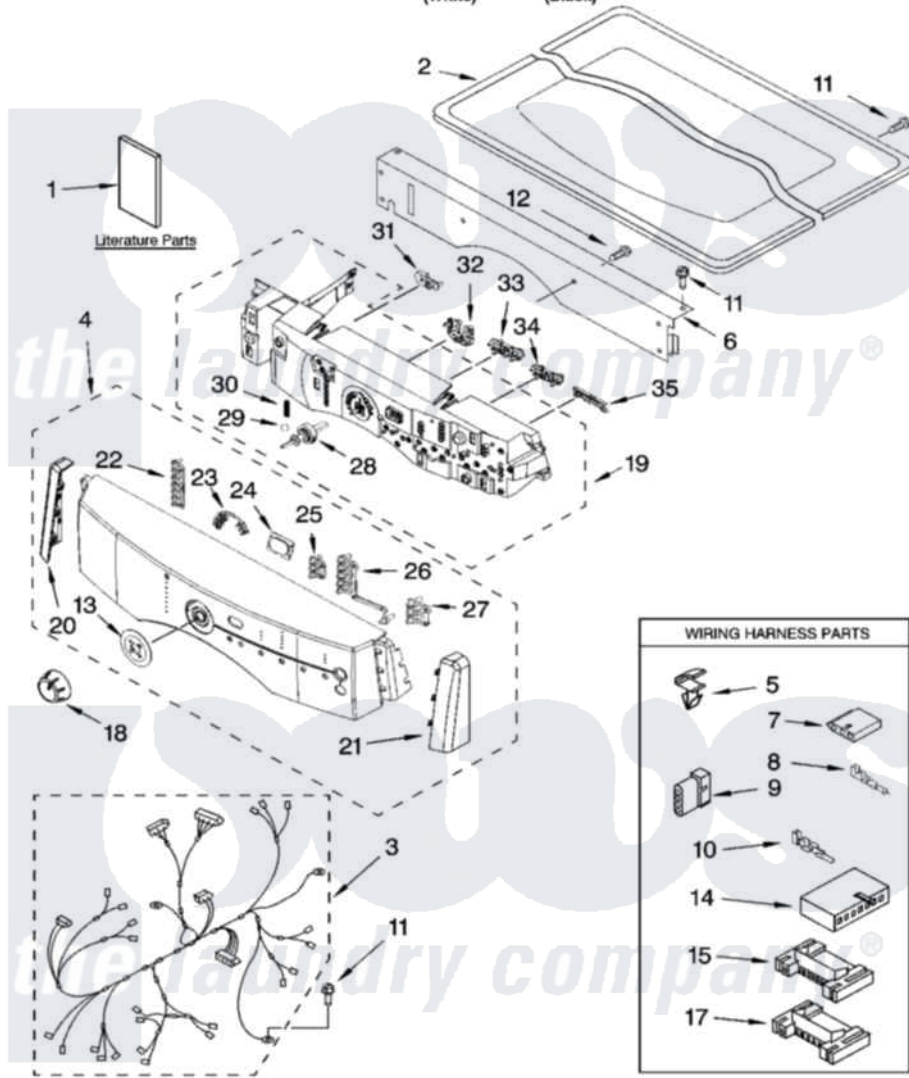

## TOP AND CONSOLE PARTS

For Models: YMED9700SQ0, YMED9700SB0  
(White) (Black)

Electric Dryer

2-08 Printed in U.S.A. (LT)

1

Part No. W10112562 Rev. B

Maytag Residential Maytag YMED9700SQ0 Dryer Parts Parts Diagram 01 - TOP AND CONSOLE PARTS

[Click on the part number to view part](#)

Item	Original Part Number	Replaced By	Status	Part Description
1	W10150616		Not Available	Use & Care Guide
"	8563818		Not Available	Tech Sheet
"	W10099080		Not Available	Guide, Quick Start
2	8519251	<a href="#">W10117263</a>		Top
"	8579997	<a href="#">W10192490</a>		Top
3	8529984		Not Available	Harness, Main
4	W10098940	<a href="#">W10098950</a>		Panel-Control
"	W10098960	<a href="#">W10098970</a>		Panel-Control
5	<a href="#">3394427</a>			Clip-Harness
6	<a href="#">8519271</a>			Bracket, Console
7	<a href="#">353424</a>			Plug, Terminal
8	<a href="#">94614</a>			Terminal
9	<a href="#">3936144</a>			Do-It-Yourself Repair Manuals
10	94613	<a href="#">596797</a>		Terminal
11	3390647	<a href="#">488729</a>		Screw
12	488886	<a href="#">488787</a>		Screw