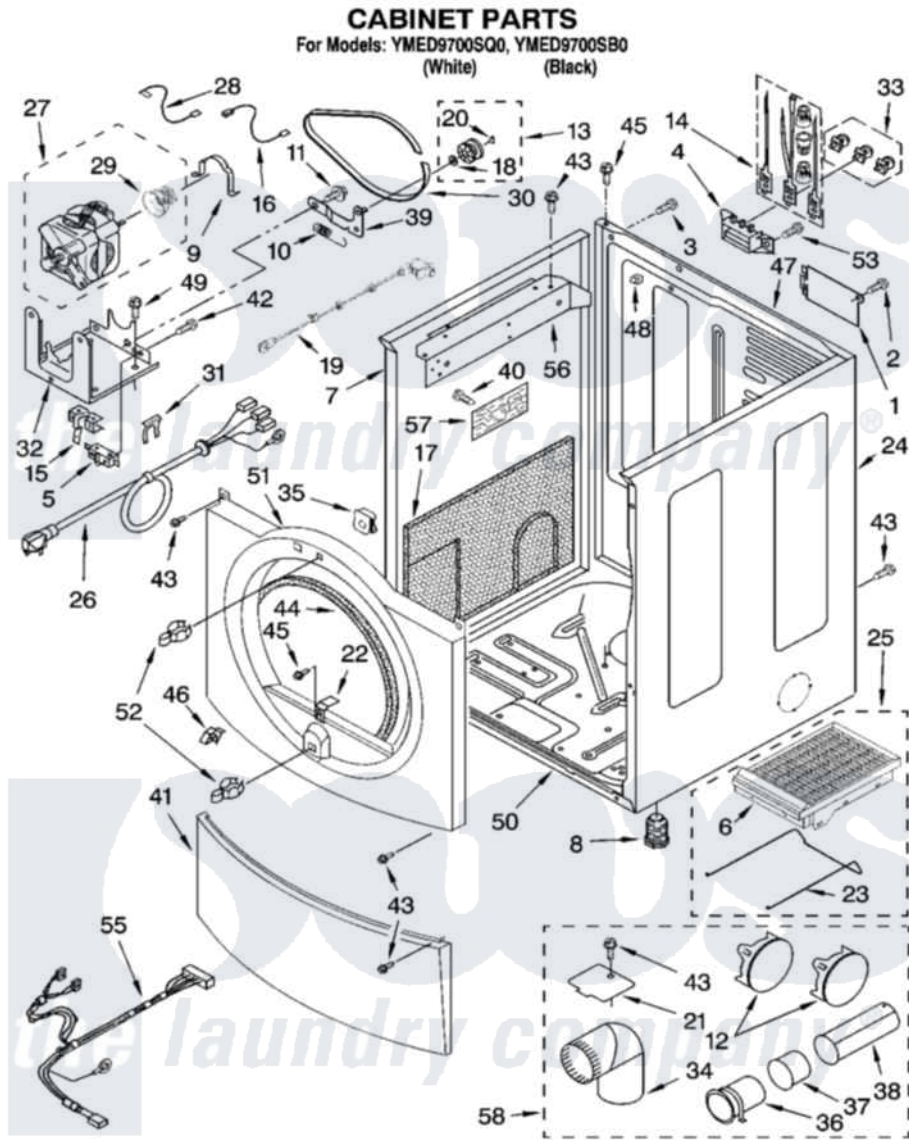

Maytag YMED9700SQ0 02 - CABINET PARTS

W10112562

3

Maytag [Residential Maytag YMED9700SQ0 Dryer Parts](#) Parts Diagram 02 - CABINET PARTS
Click on the part number to view part

Item	Original Part Number	Replaced By	Status	Part Description
1	8576583	W10119283		Cover, Terminal Block
2	3390814	90767		Screw, 8A X 3/8 HeX Washer Head Tapping
3	8533974	4331106		Screw, No.10-32 X 7/16
4	3397659			Block, Terminal
5	3394881	279782		Switch-Lid
6	8521959	W10121663		Dryer Rack
7	W10138989	W10117272		Panel
"	W10138996	W10117282		Panel
8	3392100	49621		Feet-Leveling
"	279810			Foot-Optional
9	660658			Clamp, Motor Mounting 343481 685441
10	3387374			Spring, Idler
11	3389420			Retainer-Idler 1/4-20 X 1/16
12	697750	W10470674		Dryer Exhaust Kit
"	8557570			Plug, Multivent