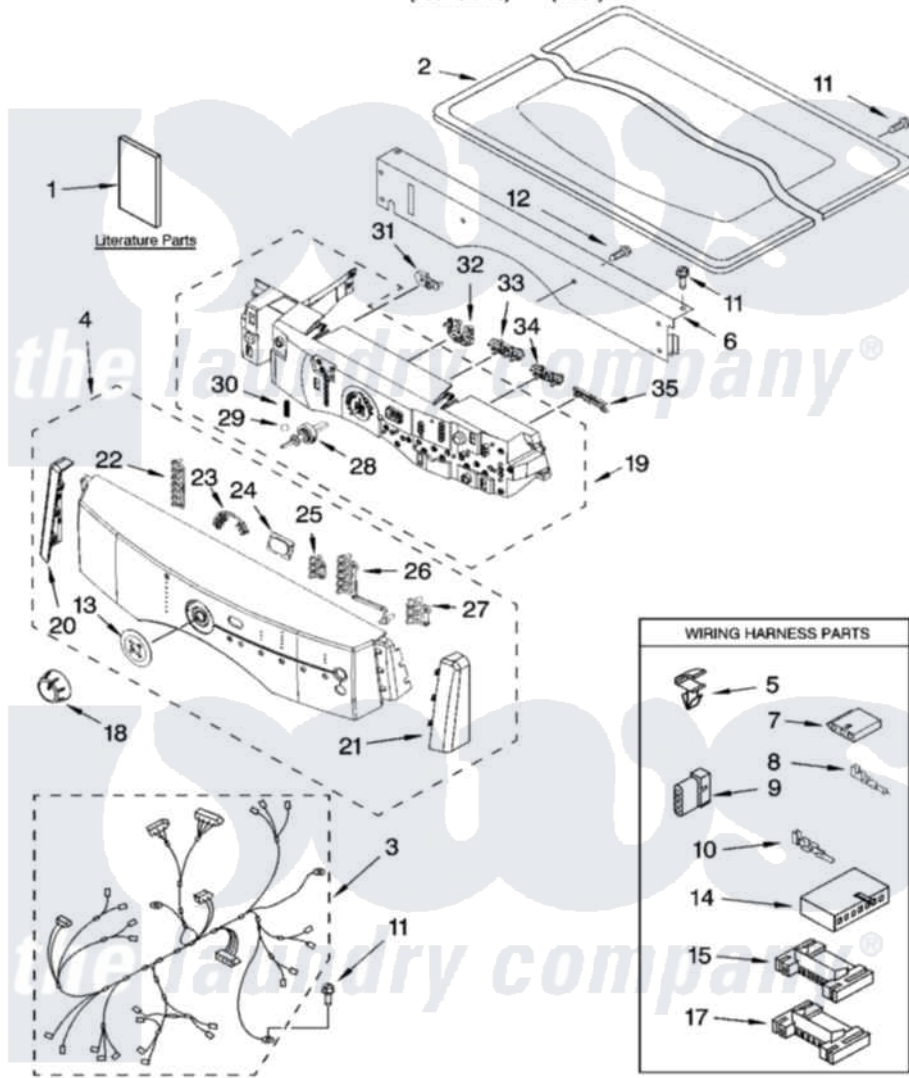

Maytag YMED9800TB0 01 - TOP AND CONSOLE PARTS

TOP AND CONSOLE PARTS

For Models: YMED9800TK0, YMED9800TB0
(Pacific Blue) (Black)

ELECTRIC DRYER

7-07 Printed in U.S.A. (LT)

1

Part No. W10149405 Rev. A

Maytag [Residential Maytag YMED9800TB0 Dryer Parts](#) Parts Diagram 01 - TOP AND CONSOLE PARTS
Click on the part number to view part

Item	Original Part Number	Replaced By	Status	Part Description
1	W10139629		Not Available	Use & Care Guide
"	8563818		Not Available	Tech Sheet
"	W10099080		Not Available	Guide, Quick Start
2	W10133996	W10165907		Top
"	8579997	W10192490		Top
3	8529984		Not Available	Harness, Main
4	W10133981			Panel, Console
"	W10133979		Not Available	Panel, Console (Includes Bezel, Light Indicators & Endcaps) (Black)
5	3394427			Clip-Harness
6	8519271			Bracket, Console
7	353424			Plug, Terminal
8	94614			Terminal
9	3936144			Do-It-Yourself Repair Manuals
10	94613	596797		Terminal
11	3390647	488729		Screw

12	488886	488787	Screw
13	8542690		Bezel, Cycle
14	3936150		Connector, 7-Circuit
15	3395683		Receptacle, Multi-Terminal
17	2203186		Connector, 5-Circuit
18	W10133964		Knob, Assembly
19	8558455		User Interface
20	W10133965		End Cap
"	8579987		End Cap
21	W10133966		End Cap
"	8579986		End Cap
22	8542682		Light Indicator
23	8542683		Light Indicator
24	8542691		Lens, Display
25	8542684		Light Indicator
26	8542685		Light Indicator
27	8542686		Light Indicator
28	8542717		Shaft, Cycle Selector
29	8542716		Bearing, Knob
30	8542715		Spring, Knob
31	W10133970		Pushbutton,
32	W10133967		Pushbutton,
33	W10133968		Pushbutton,
34	W10133969		Pushbutton,
35	W10133971		Pushbutton