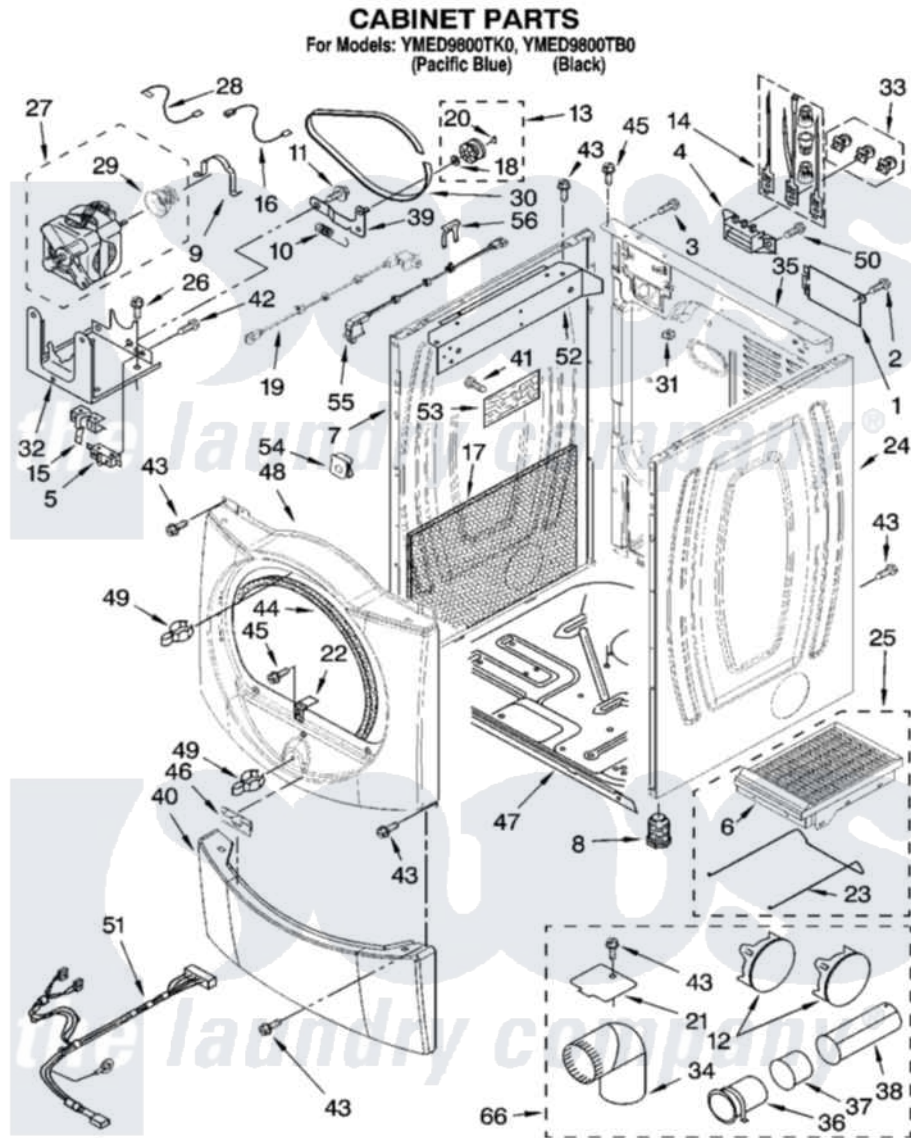

# Maytag YMED9800TB0 02 - CABINET PARTS

W10149405

3

Maytag [Residential Maytag YMED9800TB0 Dryer Parts](#) Parts Diagram 02 - CABINET PARTS  
Click on the part number to view part

Item	Original Part Number	Replaced By	Status	Part Description
1	8576583	<a href="#">W10119283</a>		Cover, Terminal Block
2	3390814	<a href="#">90767</a>		Screw, 8A X 3/8 HeX Washer Head Tapping
3	697776	<a href="#">4331106</a>		Screw, No.10-32 X 7/16
4	<a href="#">3397659</a>			Block, Terminal
5	3394881	<a href="#">279782</a>		Switch-Lid
6	8521959	<a href="#">W10121663</a>		Dryer Rack
7	8578441	<a href="#">W10117276</a>		Panel
"	W10095450	<a href="#">W10117282</a>		Panel
8	3392100	<a href="#">49621</a>		Feet-Leveling
"	<a href="#">279810</a>			Foot-Optional
9	<a href="#">660658</a>			Clamp, Motor Mounting 343481 685441
10	<a href="#">3387374</a>			Spring, Idler
11	<a href="#">3389420</a>			Retainer-Idler 1/4-20 X 1/16
12	<a href="#">8561800</a>			Plug, Multivent
"	3388309	<a href="#">W10470674</a>		Dryer Exhaust Kit