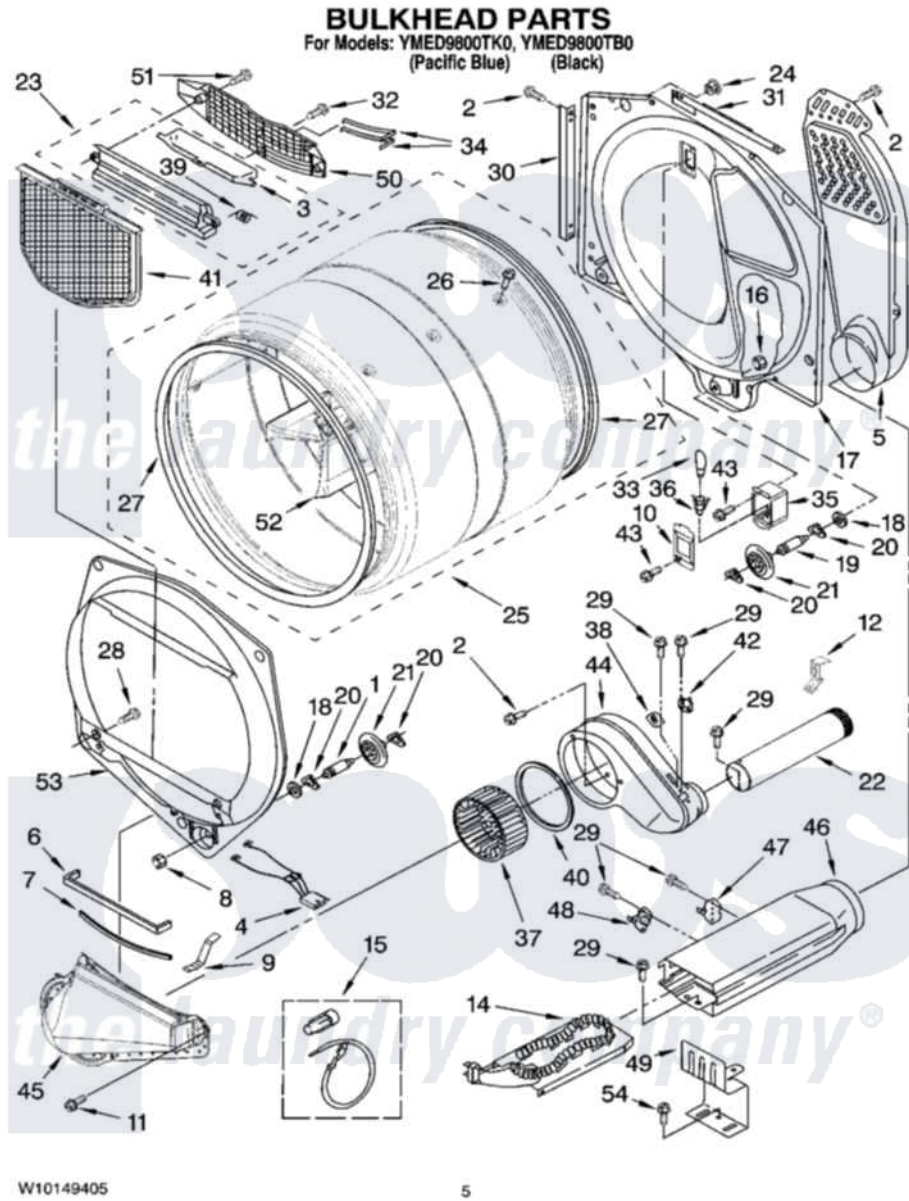

# Maytag YMED9800TB0 03 - BULKHEAD PARTS

Maytag Residential Maytag YMED9800TB0 Dryer Parts Parts Diagram 03 - BULKHEAD PARTS  
Click on the part number to view part

Item	Original Part Number	Replaced By	Status	Part Description
1	8575324	<a href="#">W10359271</a>		Shaft, Drum Roller Threads
2	3390647	<a href="#">488729</a>		Screw
3	3394984	<a href="#">8563758</a>		Door, Lint Screen
4	<a href="#">3406653</a>			Harness, Sensor
5	697354	<a href="#">3387911</a>		Duct-Air
6	<a href="#">697813</a>			Seal, Outlet Housing
7	697814	<a href="#">697813</a>		Seal, Outlet Housing
8	3934666	<a href="#">W10080210</a>		Nut, 3/8 X 16
9	<a href="#">8066208</a>			Clip-Exhaust
10	3402841	<a href="#">8532165</a>		Lens, Drum Light
11	<a href="#">489463</a>			Screw, 8-18 X 1/16
12	<a href="#">8572105</a>			Retainer, Toe Panel
14	<a href="#">3387747</a>			Element, Heater
15	<a href="#">279457</a>			Wire Kit, Terminal
16	W10001120	<a href="#">W10080190</a>		Nut, 3/8-16
17	<a href="#">8520836</a>			Bulkhead, Rear