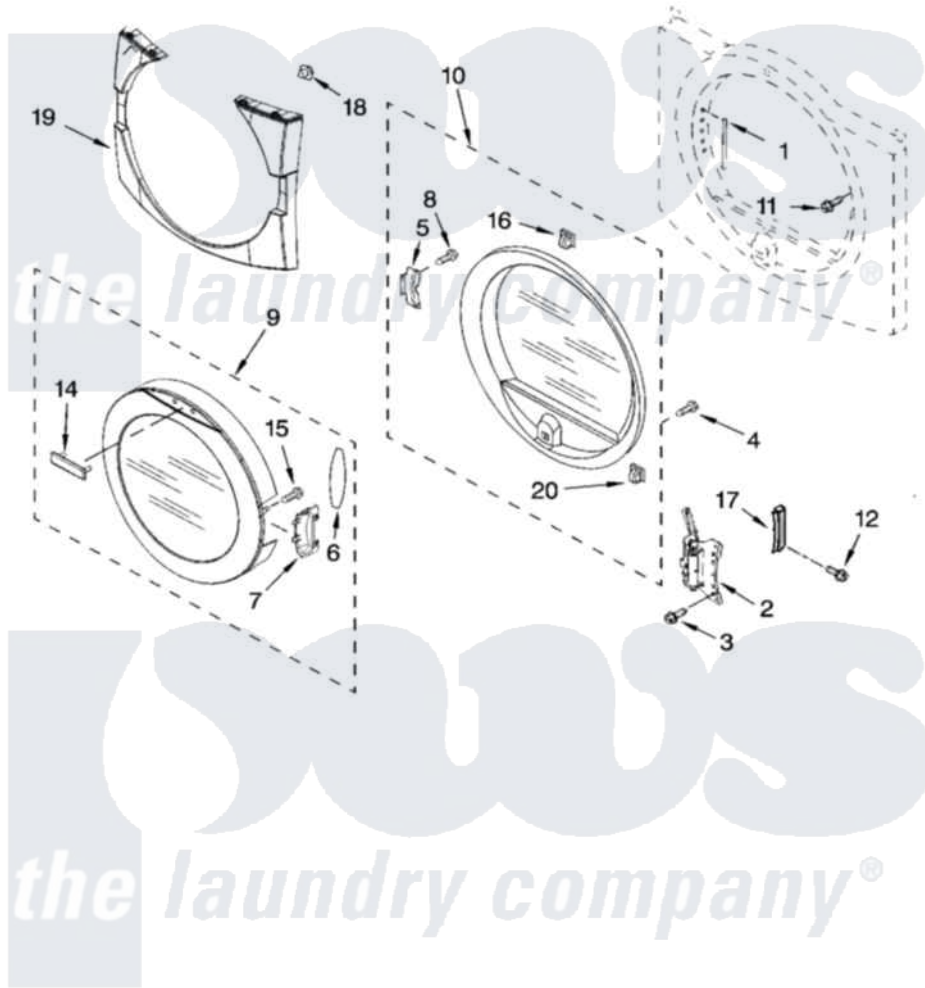

**Maytag YMED9800TB0 04 - DOOR PARTS, OPTIONAL PARTS (NOT INCLUDED)**

**DOOR PARTS**  
 For Models: YMED9800TK0, YMED9800TB0  
 (Pacific Blue) (Black)

W10149405

7

Maytag [Residential Maytag YMED9800TB0 Dryer Parts](#) Parts Diagram 04 - DOOR PARTS, OPTIONAL PARTS (NOT INCLUDED)

[Click on the part number to view part](#)

Item	Original Part Number	Replaced By	Status	Part Description
1	<a href="#">W10085230</a>			Label, Hinge Hole Cover
2	W10111141	<a href="#">280200</a>		Hinge
3	W10017850	<a href="#">280203</a>		Screw-Kit
4	<a href="#">9742177</a>			Screw, 8-18 X .625
5	<a href="#">8529539</a>			Bracket, Handle
6	8541011		Not Available	Pad, Door Handle
7	<a href="#">W10133974</a>			Handle, Door
8	3393008	<a href="#">308685</a>		Side Trim )
9	<a href="#">W10133985</a>			Door And Window Assembly
10	<a href="#">8557501</a>			Inner Door Assembly
11	<a href="#">355515</a>			Screw, 8-18 X 11/16
12	<a href="#">3400859</a>			Screw, Grounding
14	<a href="#">W10116209</a>			Medallion
15	<a href="#">8533957</a>			Screw, 10-16 X 1/2
16	690081	<a href="#">279570</a>		Latch