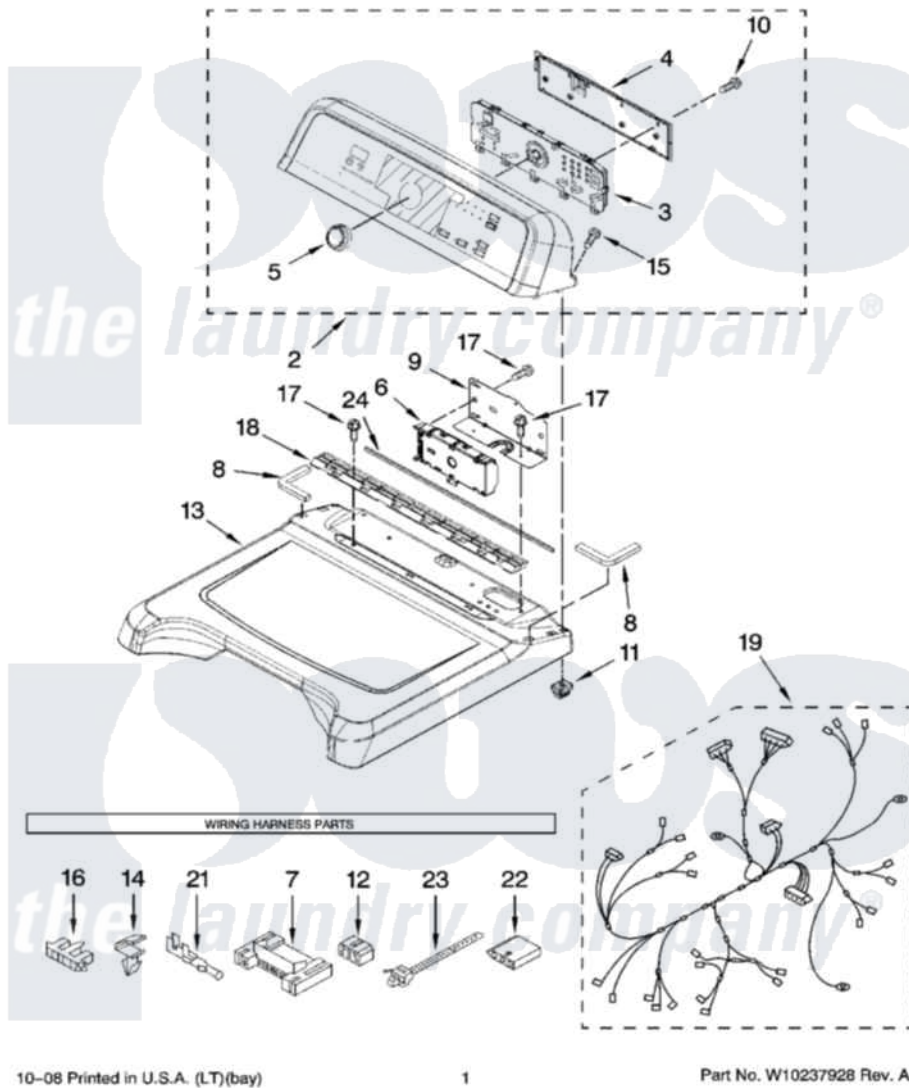

# Maytag YMEDB400VQ0 01 - TOP AND CONSOLE PARTS

**MAYTAG**

## TOP AND CONSOLE PARTS

27" ELECTRIC DRYER

For Model: YMEDB400VQ0  
(White)

10-08 Printed in U.S.A. (LT)(bay)

1

Part No. W10237928 Rev. A

Maytag Residential Maytag YMEDB400VQ0 Dryer Parts Parts Diagram 01 - TOP AND CONSOLE PARTS  
Click on the part number to view part

Item	Original Part Number	Replaced By	Status	Part Description
2	<a href="#">W10110298</a>			Console Assembly
3	W10222206	<a href="#">W10336133</a>		Assembly, User Interface
4	<a href="#">W10051124</a>			Cover, Rear
5	<a href="#">W10051126</a>			Knob Assembly
6	<a href="#">W10111621</a>			Control Electronic
7	<a href="#">3395683</a>			Receptacle, Multi-Terminal
8	<a href="#">W10180858</a>			Foam-Top
"	W10180206	<a href="#">W10219694</a>		Foam Seal, Top
9	<a href="#">8563853</a>			Bracket, Machine Controller
10	<a href="#">W10003770</a>			Screw, 6-19 X 1/2
11	<a href="#">W10112673</a>			Screw, Grommet
12	<a href="#">3347243</a>			Block, Disconnect
13	W10111848	<a href="#">W10223157</a>		Top
14	<a href="#">3394427</a>			Clip-Harness
15	<a href="#">W10131402</a>			Screw, 8-18 X 1.370
16	<a href="#">3397269</a>			Connector, Timer

17	337686	Not Available	SCREW, 8-18 X .500
18	<a href="#">W10110295</a>		Bracket, Console
19	W10111055	Not Available	Harness, Electric
21	<a href="#">94614</a>		Terminal
22	<a href="#">3936144</a>		Do-It-Yourself Repair Manuals
23	<a href="#">3391018</a>		Tie Cable
24	<a href="#">W10216185</a>		Seal, Spill Guard