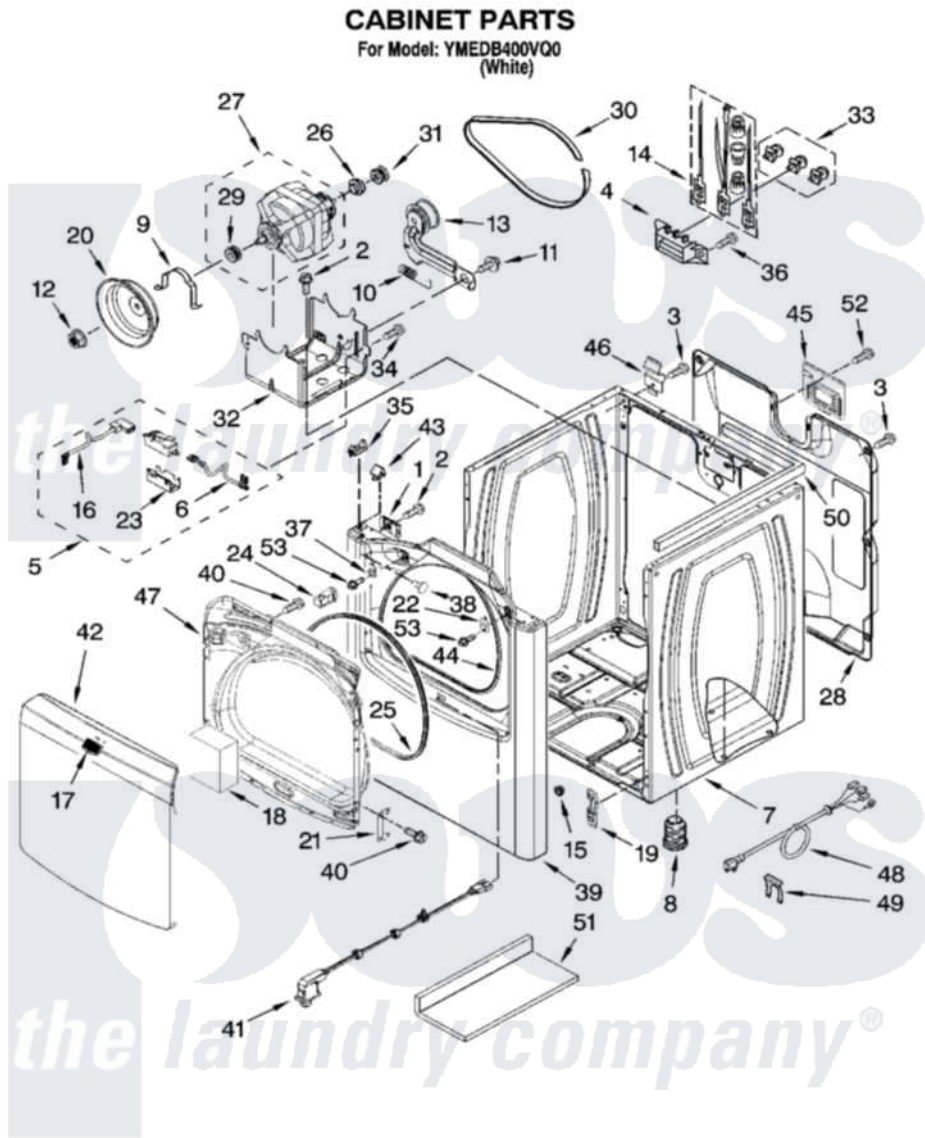

# Maytag YMEDB400VQ0 02 - CABINET PARTS

W10237928

3

Maytag [Residential Maytag YMEDB400VQ0 Dryer Parts](#) Parts Diagram 02 - CABINET PARTS  
Click on the part number to view part

Item	Original Part Number	Replaced By	Status	Part Description
1	<a href="#">W10007520</a>			Clip, Ground
2	<a href="#">3390631</a>			Screw, 10-16 X 3/8
3	<a href="#">693995</a>			Screw, Hex Head
4	<a href="#">3397659</a>			Block, Terminal
5	<a href="#">8564012</a>			Switch, Assembly
6	<a href="#">W10167613</a>			Wire, Belt Switch
7	W10183827	<a href="#">W10223154</a>		Cabinet
8	3392100	<a href="#">49621</a>		Feet-Leveling
"	<a href="#">279810</a>			Foot-Optional
9	<a href="#">660658</a>			Clamp, Motor Mounting 343481 685441
10	<a href="#">3387374</a>			Spring, Idler
11	<a href="#">3389420</a>			Retainer-Idler 1/4-20 X 1/16
12	<a href="#">W10001340</a>			Nut, Fly Wheel
13	<a href="#">8547160</a>			Pulley Assembly
14	<a href="#">279318</a>			Terminal Tinned And Brass Panel