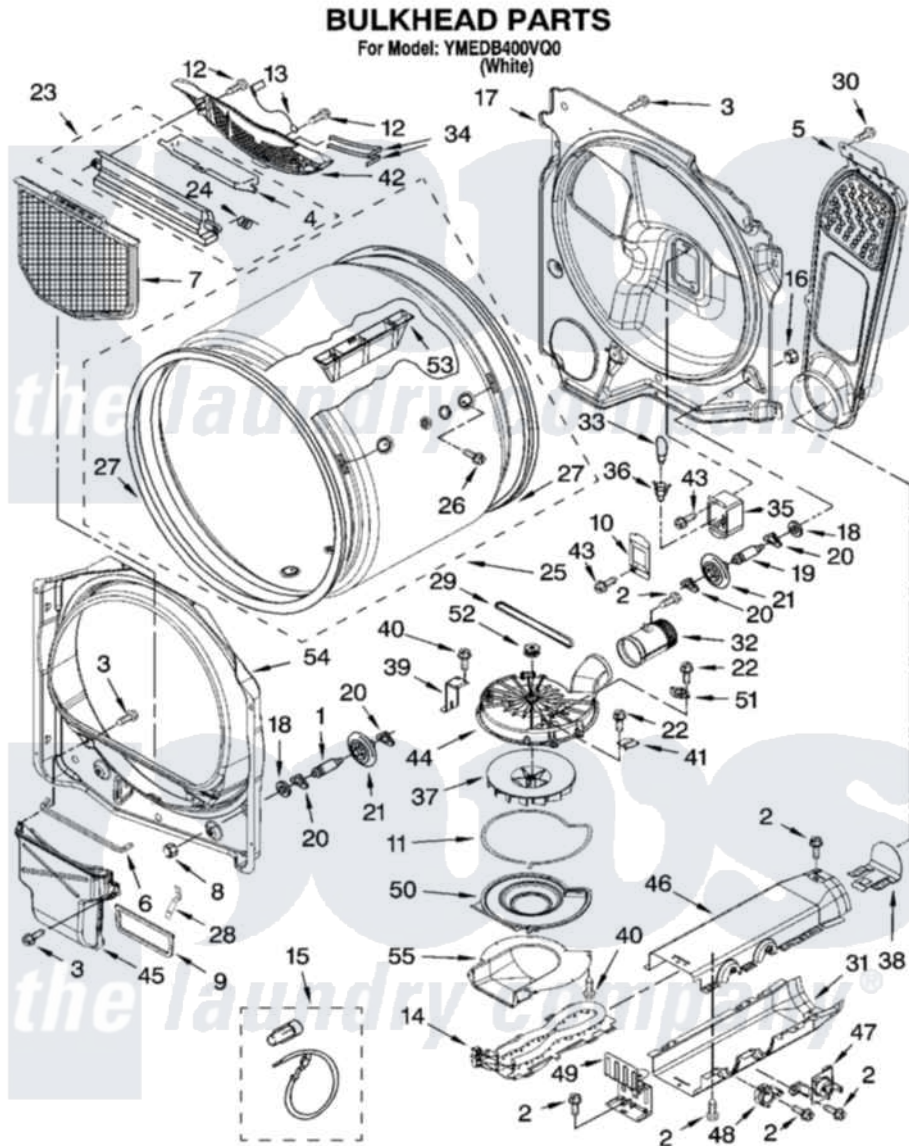

**Maytag YMEDB400VQ0 03 - BULKHEAD PARTS, OPTIONAL PARTS (NOT INCLUDED)**

W10237928

5

Maytag [Residential Maytag YMEDB400VQ0 Dryer Parts](#) Parts Diagram 03 - BULKHEAD PARTS, OPTIONAL PARTS (NOT INCLUDED)

[Click on the part number to view part](#)

Item	Original Part Number	Replaced By	Status	Part Description
1	8575324	<a href="#">W10359271</a>		Shaft, Drum Roller Threads
2	<a href="#">90767</a>			Screw, 8A X 3/8 HeX Washer Head Tapping
3	<a href="#">3390631</a>			Screw, 10-16 X 3/8
4	3394984	<a href="#">8563758</a>		Door, Lint Screen
5	<a href="#">8544730</a>			Air Duct Assembly
6	<a href="#">697813</a>			Seal, Outlet Housing
7	W10178353	<a href="#">W10120998</a>		Screen
8	3934666	<a href="#">W10080210</a>		Nut, 3/8 X 16
9	<a href="#">8544721</a>			Seal, Lint Duct
10	3402841	<a href="#">8532165</a>		Lens, Drum Light
11	<a href="#">8573068</a>			Seal, Blower Cover
12	<a href="#">3387230</a>			Screw, 10-16 X 13/16
13	3392258	<a href="#">3393840</a>		Wire
14	W10044440		Not Available	HEATER ELEMENT