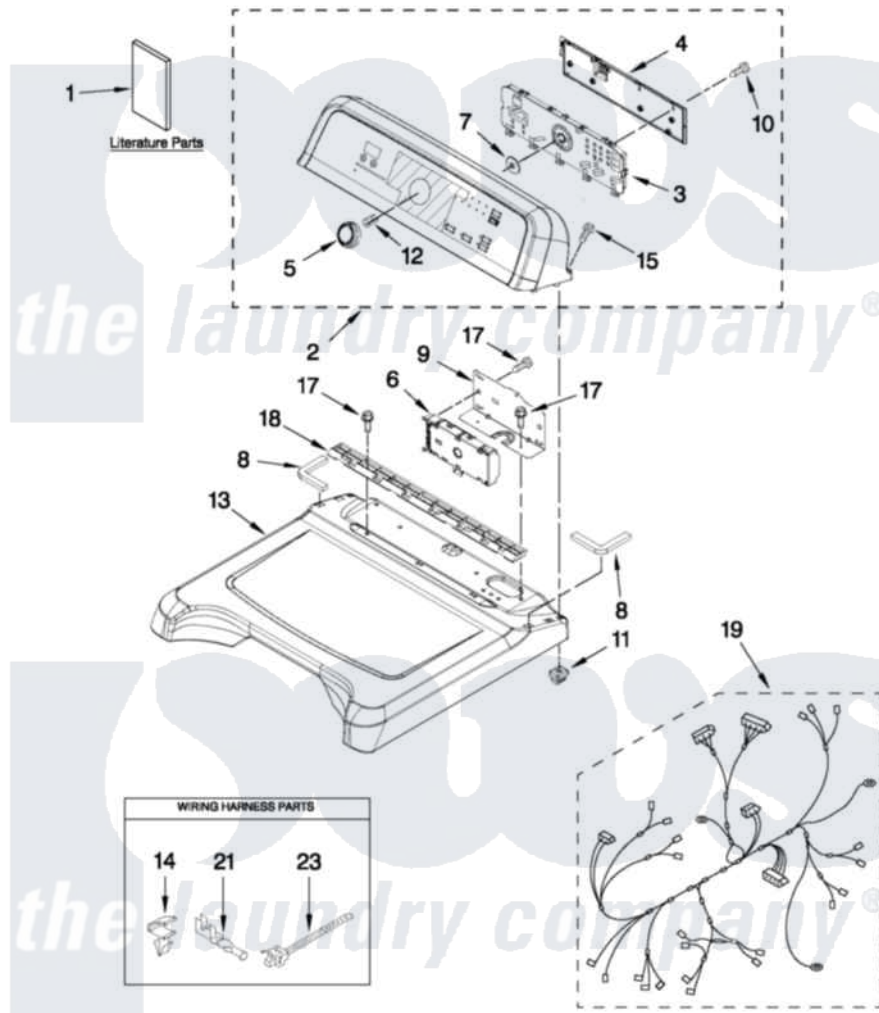

Maytag YMEDB400VQ1 01 - TOP AND CONSOLE PARTS

MAYTAG

TOP AND CONSOLE PARTS

27" ELECTRIC DRYER

For Model: YMEDB400VQ1
(White)

3-11 Printed in U.S.A. (JLP)(bay)

1

Part No. W10405382 Rev. A

[Maytag Residential Maytag YMEDB400VQ1 Dryer Parts](#) Parts Diagram 01 - TOP AND CONSOLE PARTS

[Click on the part number to view part](#)

Item	Original Part Number	Replaced By	Status	Part Description
1	W10388777		Not Available	INSTALLATION, DIAGNOSTIC GUIDE
"	W10260037		Not Available	GUIDE, USE & CARE
"	W10156735		Not Available	TECH, SHEET
2	W10110298			Console Assembly
3	W10336133			Assembly, User Interface
4	W10051124			Cover, Rear
5	W10051126			Knob Assembly
6	W10111621			Control Electronic
7	8572039			Seal, User Interface
8	W10219695			Foam Seal, Top
"	W10219694			Foam Seal, Top
9	8563853			Bracket, Machine Controller
10	W10003770			Screw, 6-19 X 1/2
11	W10112673			Screw, Grommet
12	W10153920			Spring, Knob
13	W10223157			Top

14	3394427		Clip-Harness
15	W10131402		Screw, 8-18 X 1.370
17	337686	Not Available	SCREW, 8-18 X .500
18	W10110295		Bracket, Console
19	W10319799	Not Available	HARNESS, ELECTRIC
21	94614		Terminal
23	3405248		Cable Tie