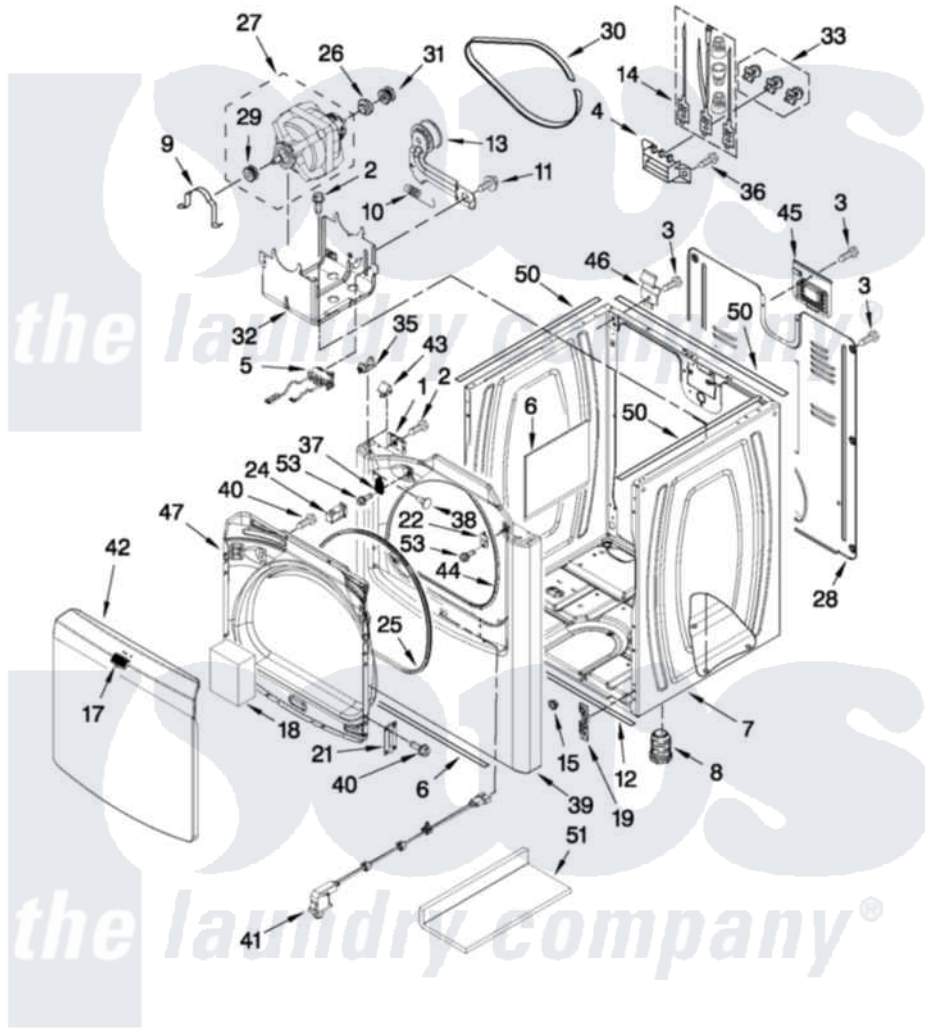

Maytag YMEDB400VQ1 02 - CABINET PARTS

CABINET PARTS

For Model: YMEDB400VQ1
(White)

W10405382

3

Maytag [Residential Maytag YMEDB400VQ1 Dryer Parts](#) Parts Diagram 02 - CABINET PARTS
Click on the part number to view part

Item	Original Part Number	Replaced By	Status	Part Description
1	W10007520			Clip, Ground
2	3390631			Screw, 10-16 X 3/8
3	693995			Screw, Hex Head
4	3397659			Block, Terminal
5	W10314253			Switch, Assembly Broken Belt
6	W10123956			Dampening Panel
7	W10223154			Cabinet
8	3392100	49621		Feet-Leveling
NI	279810			Foot-Optional
9	660658			Clamp, Motor Mounting 343481 685441
10	3387374			Spring, Idler
11	3389420			Retainer-Idler 1/4-20 X 1/16
12	W10224768			Seal, Foam Spill Guard
13	8547160			Pulley Assembly
14	279318			Terminal Tinned And Brass Panel

15	8578560		Hole, Plug
17	W10323735		Badge
18	W10111867		Filler, Door
19	3394083		Clip, Front Panel
21	8579717		Assembly, Hinge
22	W10111888		Plug, Strike
24	W10111905		Assembly, Door Catch
25	W10221653	W10239307	Seal-Door
26	3393657		Restrainer, Belt
27	W10136932		Motor, Assembly 60 Hz
28	8558830	Not Available	Panel, Rear
29	W10139247		Pulley, Blower
30	W10136934		Belt, Drive
31	W10136930		Pulley,
32	W10308685		Bracket, Motor
33	279393		Terminal Block Screw Kit
35	8568303		Locator, Snap Down
36	3393008	308685	Side Trim)
37	W10111906	W10295405	Strike
38	W10144494		Plug-Hole
39	W10111883	W10312757	Panel
40	342055	488627	Screw
41	W10201785		Door Switch Assembly
42	W10111876		Door, Outer
43	8576625		Lock, Front Top
44	W10044490		Seal, Front Panel
45	W10110241		Cover, Terminal Block
46	238088	8066217	Hinge, Top
47	W10111879		Door, Inner
48	8529008	Not Available	HARNESS, WIRING
49	694415		Clip, Strain Relief
50	W10226482		Foam, Seal Spill Guard
51	W10215725		Cover, Door Switch
53	3400805		Screw, 8-18 X 3/64