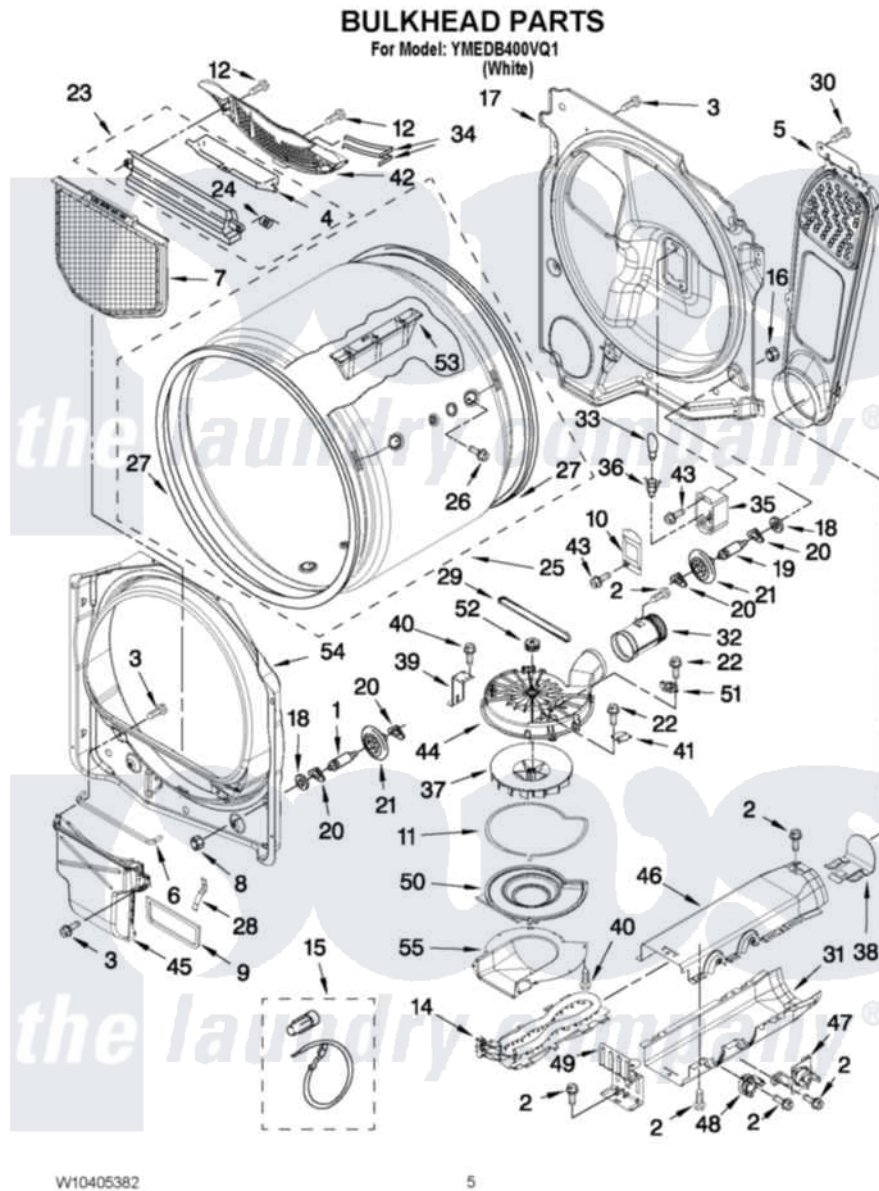

Maytag YMEDB400VQ1 03 - BULKHEAD PARTS

Maytag [Residential Maytag YMEDB400VQ1 Dryer Parts](#) Parts Diagram 03 - BULKHEAD PARTS
Click on the part number to view part

Item	Original Part Number	Replaced By	Status	Part Description
1	W10359271			Shaft, Drum Roller Threads
2	90767			Screw, 8A X 3/8 HeX Washer Head Tapping
3	3390631			Screw, 10-16 X 3/8
4	3394984	8563758		Door, Lint Screen
5	8544730			Air Duct Assembly
6	697813			Seal, Outlet Housing
7	W10049370	W10120998		Screen
8	3934666	W10080210		Nut, 3/8 X 16
9	8544721			Seal, Lint Duct
10	3402841	8532165		Lens, Drum Light
11	8573068			Seal, Blower Cover
12	3387230			Screw, 10-16 X 13/16
14	W10044440		Not Available	HEATER ELEMENT
15	279457			Wire Kit, Terminal
16	W10001120	W10080190		Nut, 3/8-16
17	8557234			Bulkhead, Rear

18	3387459	W10080960	Washer, Support
19	W10359272		Shaft, Roller Drum Threads
20	690997		Washer, Thrust
21	W10314171		Roller, Support Assembly
22	3350424		Screw, 10-16 X 1/2
23	3394985	8563755	Housing, Outlet Assembly
24	3394986		Spring, Lint Screen Door
25	8557269	8557271	Drum
26	W10219342		Screw, Baffle Mounting
27	W10116344	280140	Seal
28	8573070		Clip, Lint Duct
29	8544742		Belt, Blower
30	693995		Screw, Hex Head
31	8544770		Housing Slot, Heater Box
32	8544755		Exhaust Pipe
33	3406124	22002263	Lamp
34	3387223		Electrode, Sensor
35	3977373		Bracket, Drum Light
36	W10168632		Socket, Assembly
37	8544737		Wheel, Blower
38	8544776		Flange, Heater Box
39	8544741		Screw, 11-16 X 3/4 Lint Screen
40	97787	W10109200	Screw, Baffle Mounting
41	3390719		Thermal-Fuse
42	8544723		Grille Outlet
43	3390647	488729	Screw
44	W10256512		Housing, Blower
45	8544786		Lint Duct Assembly
46	8544769		Housing, Blower Lint Duct Assembly
47	8318314	279973	Kit, Thermal Cut-Off
48	8557403		Thermostat 295 F
49	8544729		Bracket, Heater Box
50	8544719		Cover, Blower
51	8577274		Thermostat 295F
52	8544739		Pulley, Blower
53	8563860		Baffle, Drum
54	8557244		Bulkhead, Front
55	8544718		Duct, Inlet Blower