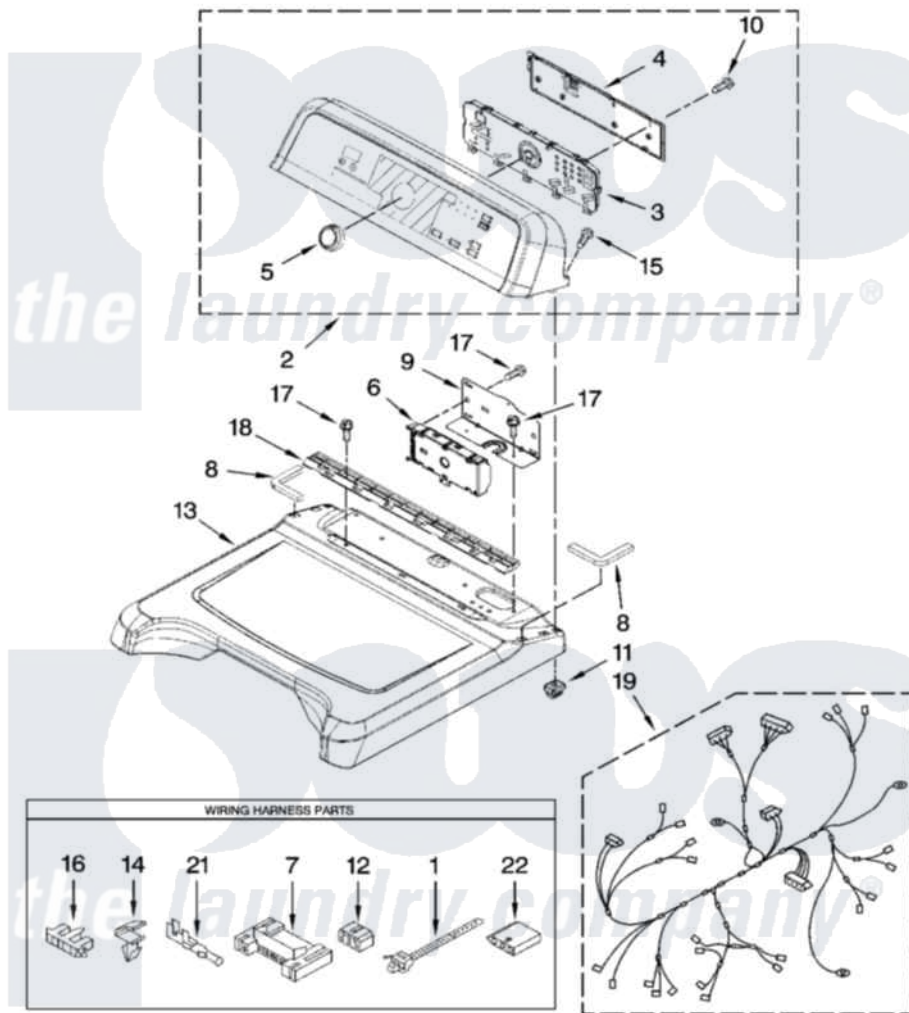

Maytag YMEDB700VQ0 01 - TOP AND CONSOLE PARTS

MAYTAG

TOP AND CONSOLE PARTS

27" ELECTRIC DRYER

For Model: YMEDB700VQ0
(White)

01-09 Printed in U.S.A. (LT) (eeb)

1

Part No. W10248253 Rev. A

Maytag Residential Maytag YMEDB700VQ0 Dryer Parts Parts Diagram 01 - TOP AND CONSOLE PARTS
Click on the part number to view part

Item	Original Part Number	Replaced By	Status	Part Description
1	3391018			Tie Cable
2	W10110297			Panel, Console
3	W10222205	W10336132		Control-Elec
4	W10051124			Cover, Rear
5	W10051126			Knob Assembly
6	W10111621			Control Electronic
7	3395683			Receptacle, Multi-Terminal
8	W10219695			Foam Seal, Top
"	W10219694			Foam Seal, Top
9	8563853			Bracket, Machine Controller
10	W10003770			Screw, 6-19 X 1/2
11	W10112673			Screw, Grommet
12	3347243			Block, Disconnect
13	W10111848	W10223157		Top
14	3394427			Clip-Harness
15	W10131402			Screw, 8-18 X 1.370

16	3397269		Connector, Timer
17	337686	Not Available	SCREW, 8-18 X .500
18	W10110295		Bracket, Console
19	W10111055	Not Available	Harness, Electric
21	94614		Terminal
22	3936144		Do-It-Yourself Repair Manuals