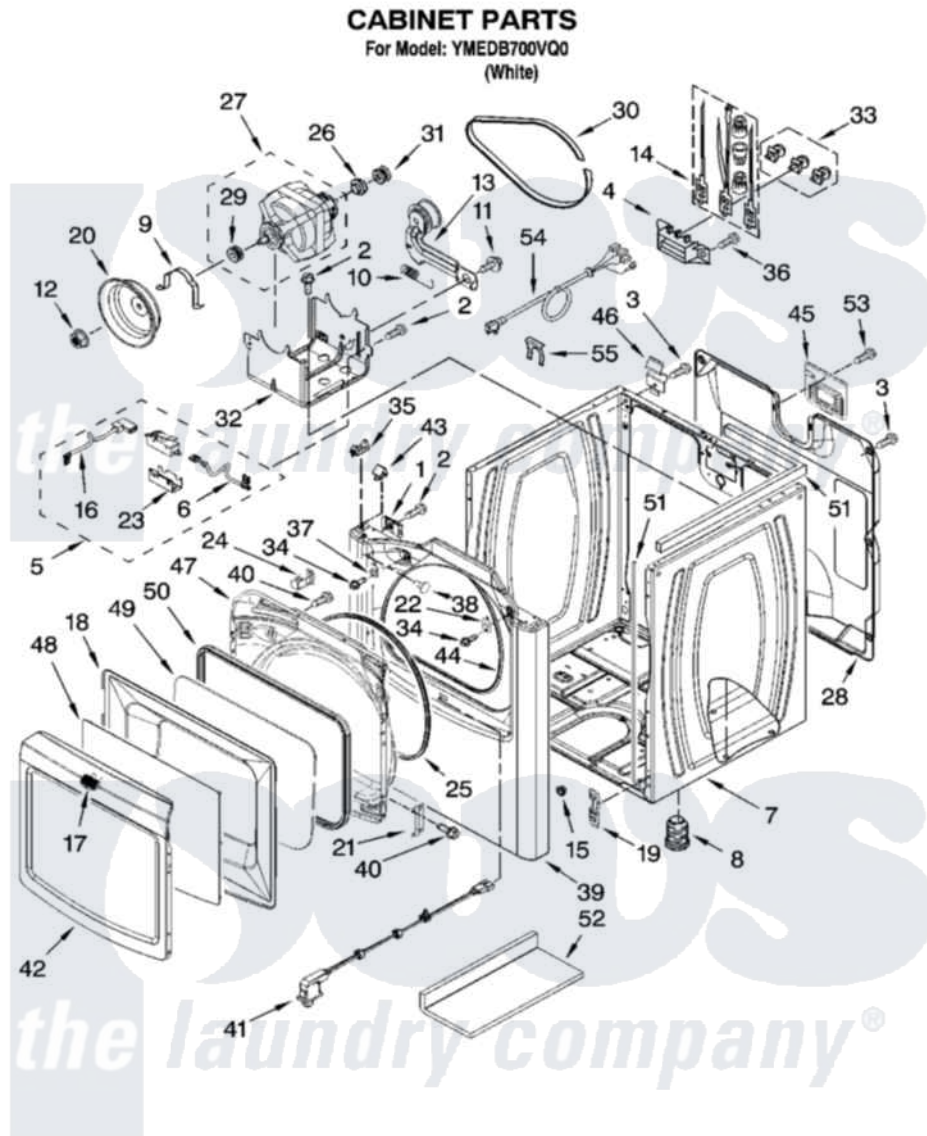

Maytag YMEDB700VQ0 02 - CABINET PARTS

W10248253

3

Maytag [Residential Maytag YMEDB700VQ0 Dryer Parts](#) Parts Diagram 02 - CABINET PARTS
Click on the part number to view part

Item	Original Part Number	Replaced By	Status	Part Description
1	W10007520			Clip, Ground
2	3390631			Screw, 10-16 X 3/8
3	693995			Screw, Hex Head
4	3397659			Block, Terminal
5	8564012			Switch, Assembly
6	W10167613			Wire, Belt Switch
7	W10183827	W10223154		Cabinet
8	3392100	49621		Feet-Leveling
"	279810			Foot-Optional
9	660658			Clamp, Motor Mounting 343481 685441
10	3387374			Spring, Idler
11	3389420			Retainer-Idler 1/4-20 X 1/16
12	W10001340			Nut, Fly Wheel
13	8547160			Pulley Assembly
14	279318			Terminal Tinned And Brass Panel

15	8578560		Hole, Plug
16	8539892		Wire-Motor To Belt Switch
17	W10153170		Medallion Cabinet
18	W10111880		Bezel, Door
19	3394083		Clip, Front Panel
20	8576626		Wheel, Fly
21	8579717		Assembly, Hinge
22	W10111888		Plug, Strike
23	8564011		Bracket-Switch
24	W10111905		Assembly, Door Catch
25	W10215728	W10239307	Seal-Door
26	3393657		Restrainer, Belt
27	W10136932		Motor, Assembly 60 Hz
28	8558830	Not Available	Panel, Rear
29	W10139247		Pulley, Blower
30	W10136934		Belt, Drive
31	W10136930		Pulley,
32	8547158		Bracket, Motor
33	279393		Terminal Block Screw Kit
34	3400805		Screw, 8-18 X 3/64
35	8568303		Locator, Snap Down
36	3393008	308685	Side Trim)
37	W10111906	W10295405	Strike
38	W10144494		Plug-Hole
39	W10111883	W10312757	Panel
40	342055	488627	Screw
41	W10201785		Door Switch Assembly
42	W10111875		Door, Outer
43	8576625		Lock, Front Top
44	W10044490		Seal, Front Panel
45	W10110241		Cover, Terminal Block
46	238088	8066217	Hinge, Top
47	W10111878		Door, Inner
48	W10111858		Glass,
49	W10111857		Glass, Inner Door
50	W10111859		Gasket, Inner Door
51	W10226482		Foam, Seal Spill Guard
52	W10215725		Cover, Door Switch
53	697776	4331106	Screw, No.10-32 X 7/16
54	8529008	Not Available	HARNESS, WIRING
55	694415		Clip, Strain Relief