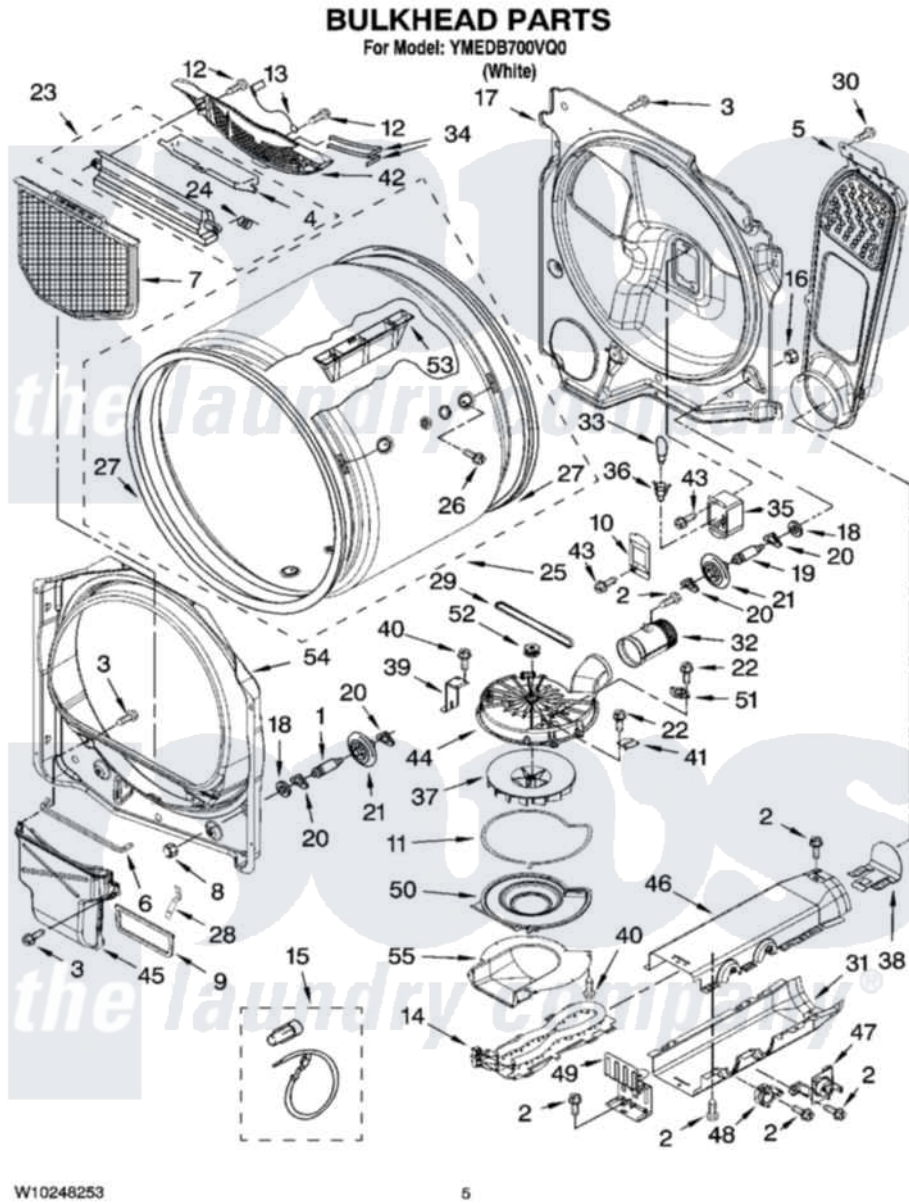

**Maytag YMEDB700VQ0 03 - BULKHEAD PARTS, OPTIONAL PARTS (NOT INCLUDED)**

W10248253

5

Maytag [Residential Maytag YMEDB700VQ0 Dryer Parts](#) Parts Diagram 03 - BULKHEAD PARTS, OPTIONAL PARTS (NOT INCLUDED)

[Click on the part number to view part](#)

Item	Original Part Number	Replaced By	Status	Part Description
1	8575324	<a href="#">W10359271</a>		Shaft, Drum Roller Threads
2	<a href="#">90767</a>			Screw, 8A X 3/8 HeX Washer Head Tapping
3	<a href="#">3390631</a>			Screw, 10-16 X 3/8
4	3394984	<a href="#">8563758</a>		Door, Lint Screen
5	<a href="#">8544730</a>			Air Duct Assembly
6	<a href="#">697813</a>			Seal, Outlet Housing
7	W10178353	<a href="#">W10120998</a>		Screen
8	3934666	<a href="#">W10080210</a>		Nut, 3/8 X 16
9	<a href="#">8544721</a>			Seal, Lint Duct
10	3402841	<a href="#">8532165</a>		Lens, Drum Light
11	<a href="#">8573068</a>			Seal, Blower Cover
12	<a href="#">3387230</a>			Screw, 10-16 X 13/16
13	3392258	<a href="#">3393840</a>		Wire
14	W10044440		Not Available	HEATER ELEMENT