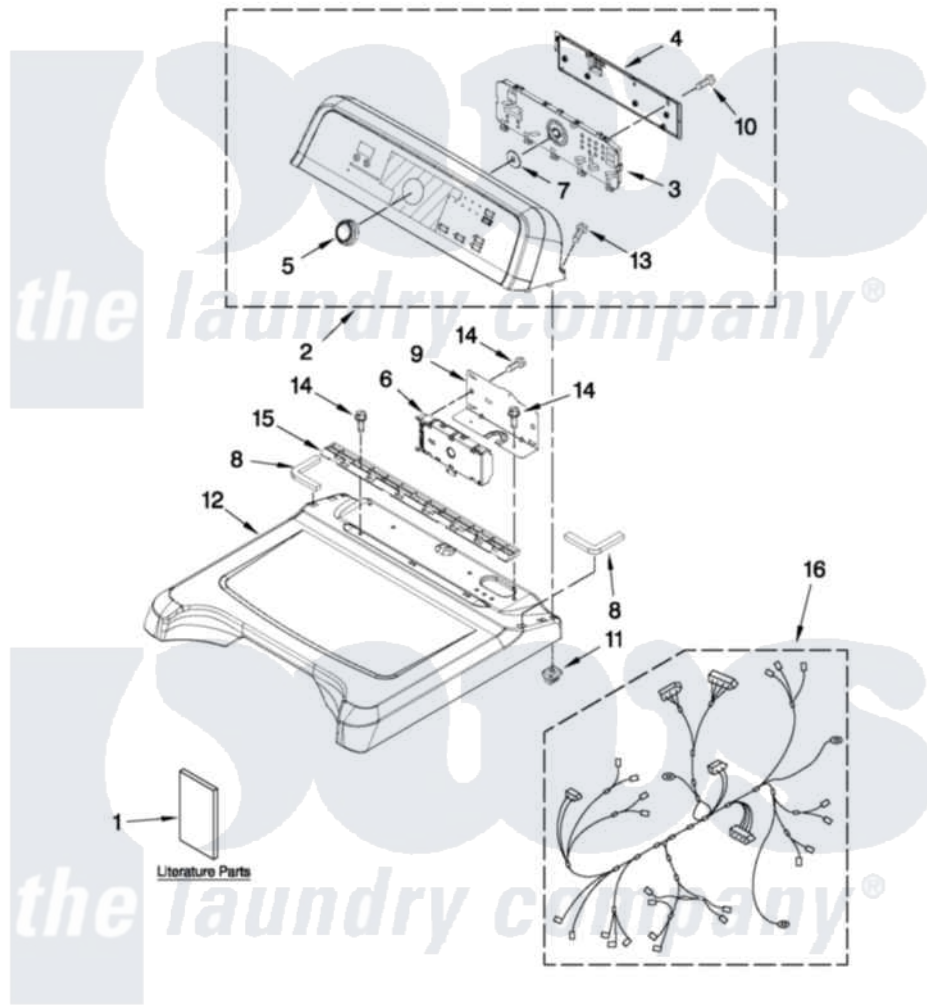

# Maytag YMEDB750YW0 01 - TOP AND CONSOLE PARTS

**MAYTAG**

## TOP AND CONSOLE PARTS

27" ELECTRIC DRYER

For Model: YMEDB750YW0  
(White)

FOR ORDERING INFORMATION REFER TO PARTS PRICE LIST

7-11 Printed in U.S.A. (JLP)(bay)

1

Part No. W10436720 Rev. A

Maytag Residential Maytag YMEDB750YW0 Dryer Parts Parts Diagram 01 - TOP AND CONSOLE PARTS

[Click on the part number to view part](#)

Item	Original Part Number	Replaced By	Status	Part Description
1	W10392126		Not Available	INSTALLATION INSTRUCTION (ENGLISH)
"	W10388780		Not Available	GUIDE, USE & CARE
"	W10393006		Not Available	TECH, SHEET
2	<a href="#">W10338343</a>			Panel, Console
3	<a href="#">W10388672</a>			Assembly, User Interface
4	<a href="#">W10051124</a>			Cover, Rear
5	<a href="#">W10338554</a>			Knob, Assembly
6	<a href="#">W10249829</a>			Control Electronic
7	<a href="#">8572039</a>			Seal, User Interface
8	<a href="#">W10219695</a>			Foam Seal, Top
"	<a href="#">W10219694</a>			Foam Seal, Top
9	<a href="#">8563853</a>			Bracket, Machine Controller
10	<a href="#">W10003770</a>			Screw, 6-19 X 1/2
11	<a href="#">W10112673</a>			Screw, Grommet
12	<a href="#">W10223157</a>			Top
13	<a href="#">W10131402</a>			Screw, 8-18 X 1.370

14	337686	Not Available	SCREW, 8-18 X .500
15	<a href="#">8558863</a>		Bracket, Console
16	W10319799	Not Available	HARNESS, ELECTRIC