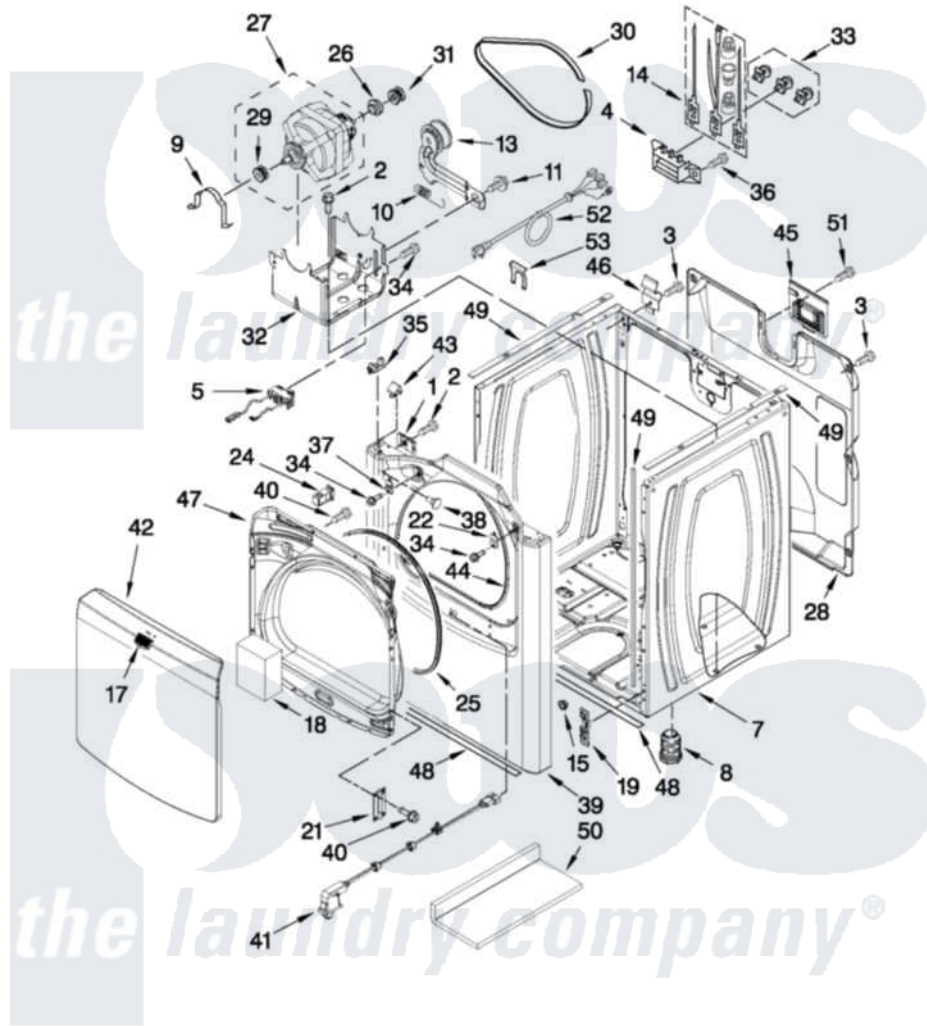

# Maytag YMEDB750YW0 02 - CABINET PARTS

## CABINET PARTS

For Model: YMEDB750YW0  
(White)

FOR ORDERING INFORMATION REFER TO PARTS PRICE LIST

W10436720

3

Maytag [Residential Maytag YMEDB750YW0 Dryer Parts](#) Parts Diagram 02 - CABINET PARTS  
Click on the part number to view part

Item	Original Part Number	Replaced By	Status	Part Description
1	<a href="#">W10007520</a>			Clip, Ground
2	<a href="#">3390631</a>			Screw, 10-16 X 3/8
3	<a href="#">693995</a>			Screw, Hex Head
4	<a href="#">3397659</a>			Block, Terminal
5	<a href="#">W10314253</a>			Switch, Assembly Broken Belt
7	<a href="#">W10223154</a>			Cabinet
8	<a href="#">W10363894</a>			Foot, Dryer
NI	<a href="#">279810</a>			Foot-Optional
9	<a href="#">660658</a>			Clamp, Motor Mounting 343481 685441
10	<a href="#">3387374</a>			Spring, Idler
11	<a href="#">3389420</a>			Retainer-Idler 1/4-20 X 1/16
13	<a href="#">8547160</a>			Pulley Assembly
14	<a href="#">279318</a>			Terminal Tinned And Brass Panel
15	<a href="#">8578560</a>			Hole, Plug
17	<a href="#">W10323735</a>			Badge