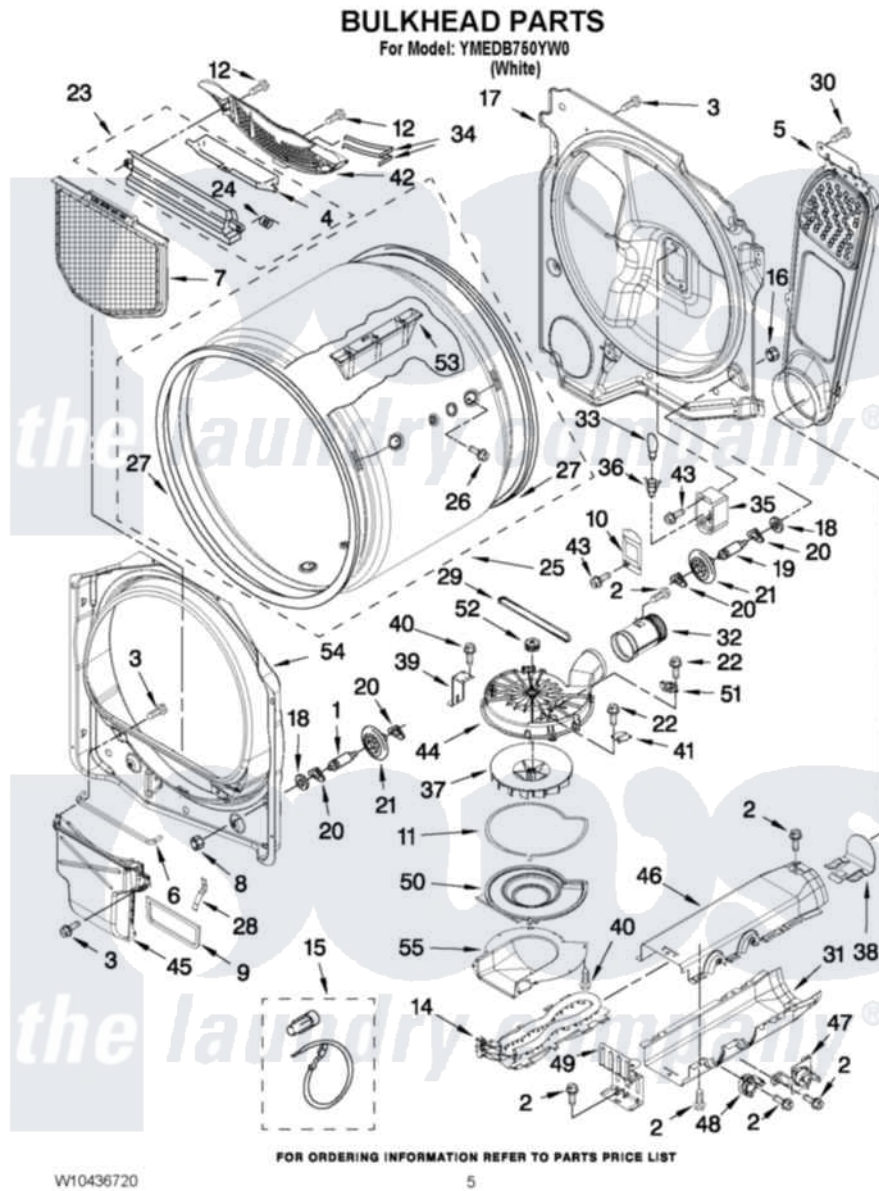

# Maytag YMEDB750YW0 03 - BULKHEAD PARTS

Maytag [Residential Maytag YMEDB750YW0 Dryer Parts](#) Parts Diagram 03 - BULKHEAD PARTS  
Click on the part number to view part

Item	Original Part Number	Replaced By	Status	Part Description
1	<a href="#">W10359271</a>			Shaft, Drum Roller Threads
2	<a href="#">90767</a>			Screw, 8A X 3/8 HeX Washer Head Tapping
3	<a href="#">3390631</a>			Screw, 10-16 X 3/8
4	3394984	<a href="#">8563758</a>		Door, Lint Screen
5	<a href="#">8544730</a>			Air Duct Assembly
6	<a href="#">697813</a>			Seal, Outlet Housing
7	W10049370	<a href="#">W10120998</a>		Screen
8	3934666	<a href="#">W10080210</a>		Nut, 3/8 X 16
9	<a href="#">8544721</a>			Seal, Lint Duct
10	3402841	<a href="#">8532165</a>		Lens, Drum Light
11	<a href="#">8573068</a>			Seal, Blower Cover
12	<a href="#">3387230</a>			Screw, 10-16 X 13/16
14	W10044440		Not Available	HEATER ELEMENT
15	<a href="#">279457</a>			Wire Kit, Terminal
16	W10001120	<a href="#">W10080190</a>		Nut, 3/8-16
17	<a href="#">8557234</a>			Bulkhead, Rear