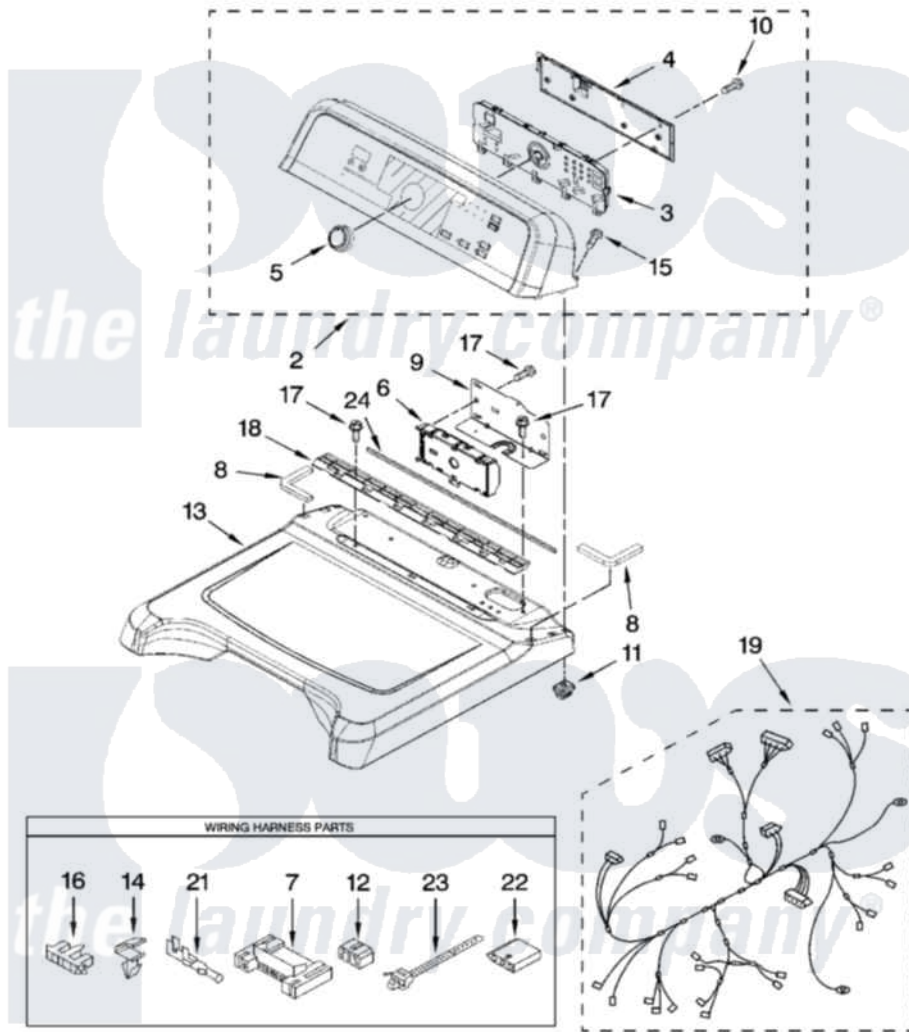

Maytag YMEDB800VQ0 01 - TOP AND CONSOLE PARTS

MAYTAG

TOP AND CONSOLE PARTS

27" ELECTRIC DRYER

For Model: YMEDB800VQ0, YMEDB800VU0
(White) (Ultimate Silver)

10-08 Printed in U.S.A. (LT)(bay)

1

Part No. W10237923 Rev. A

Maytag Residential Maytag YMEDB800VQ0 Dryer Parts Parts Diagram 01 - TOP AND CONSOLE PARTS
Click on the part number to view part

Item	Original Part Number	Replaced By	Status	Part Description
2	W10110296			Console Assembly
"	W10110299			Panel, Console
3	W10051114	W10336131		User Interface
4	W10051124			Cover, Rear
5	W10051126			Knob Assembly
6	W10111620			Control Electronic
7	3395683			Receptacle, Multi-Terminal
8	W10180858			Foam-Top
"	W10180206	W10219694		Foam Seal, Top
9	8563853			Bracket, Machine Controller
10	W10003770			Screw, 6-19 X 1/2
11	W10112673			Screw, Grommet
12	3347243			Block, Disconnect
13	W10111848	W10223157		Top
"	W10111902	W10223159		Top
14	3394427			Clip-Harness

15	W10131402		Screw, 8-18 X 1.370
16	3397269		Connector, Timer
17	337686	Not Available	SCREW, 8-18 X .500
18	W10110295		Bracket, Console
19	W10111057	Not Available	Harness, Electric
21	94614		Terminal
22	3936144		Do-It-Yourself Repair Manuals
23	3391018		Tie Cable
24	W10216185		Seal, Spill Guard