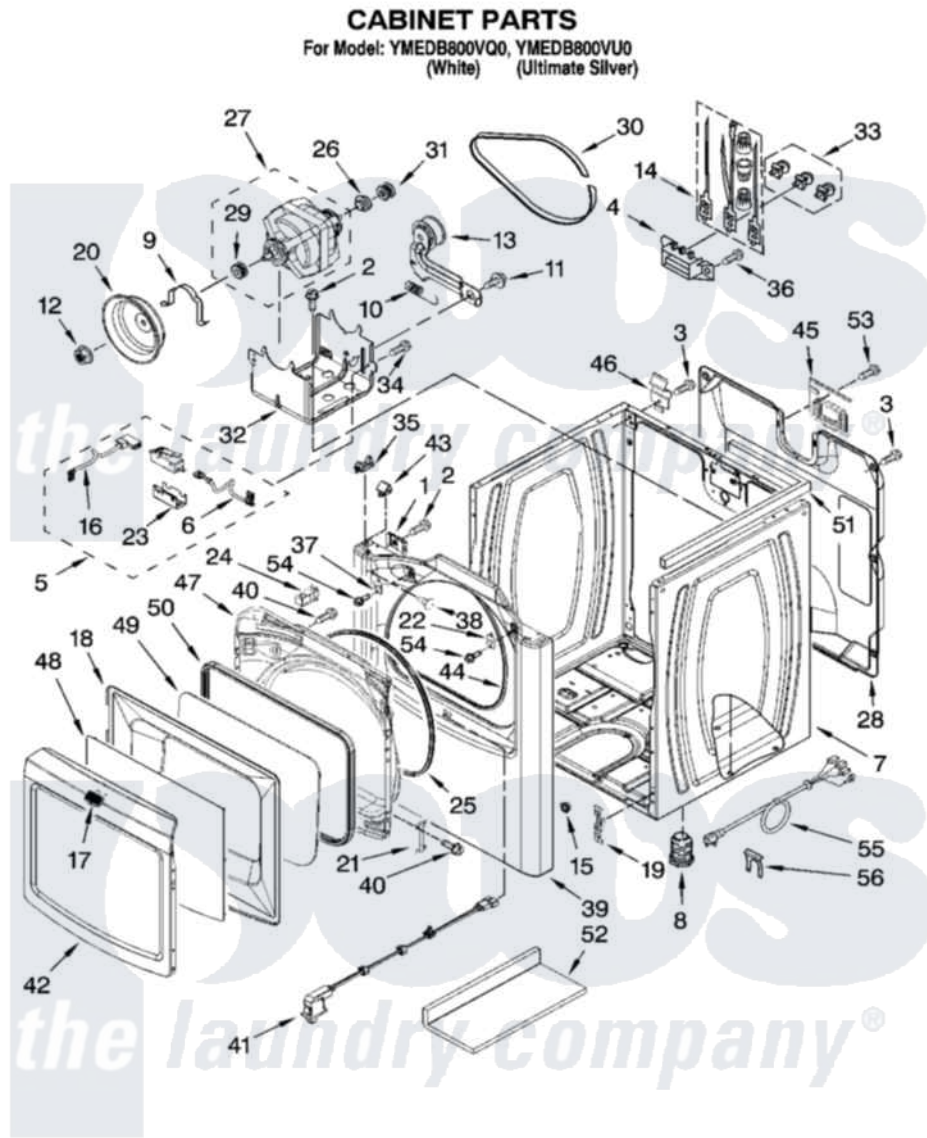

Maytag YMEDB800VQ0 02 - CABINET PARTS

W10237923

3

Maytag [Residential Maytag YMEDB800VQ0 Dryer Parts](#) Parts Diagram 02 - CABINET PARTS
 Click on the part number to view part

Item	Original Part Number	Replaced By	Status	Part Description
1	W10007520			Clip, Ground
2	3390631			Screw, 10-16 X 3/8
3	693995			Screw, Hex Head
4	3397659			Block, Terminal
5	8564012			Switch, Assembly
6	W10167613			Wire, Belt Switch
7	W10183827	W10223154		Cabinet
"	W10183832	W10223156		Cabinet
8	3392100	49621		Feet-Leveling
"	279810			Foot-Optional
9	660658			Clamp, Motor Mounting 343481 685441
10	3387374			Spring, Idler
11	3389420			Retainer-Idler 1/4-20 X 1/16
12	W10001340			Nut, Fly Wheel
13	8547160			Pulley Assembly
				Terminal Tipped And Brass