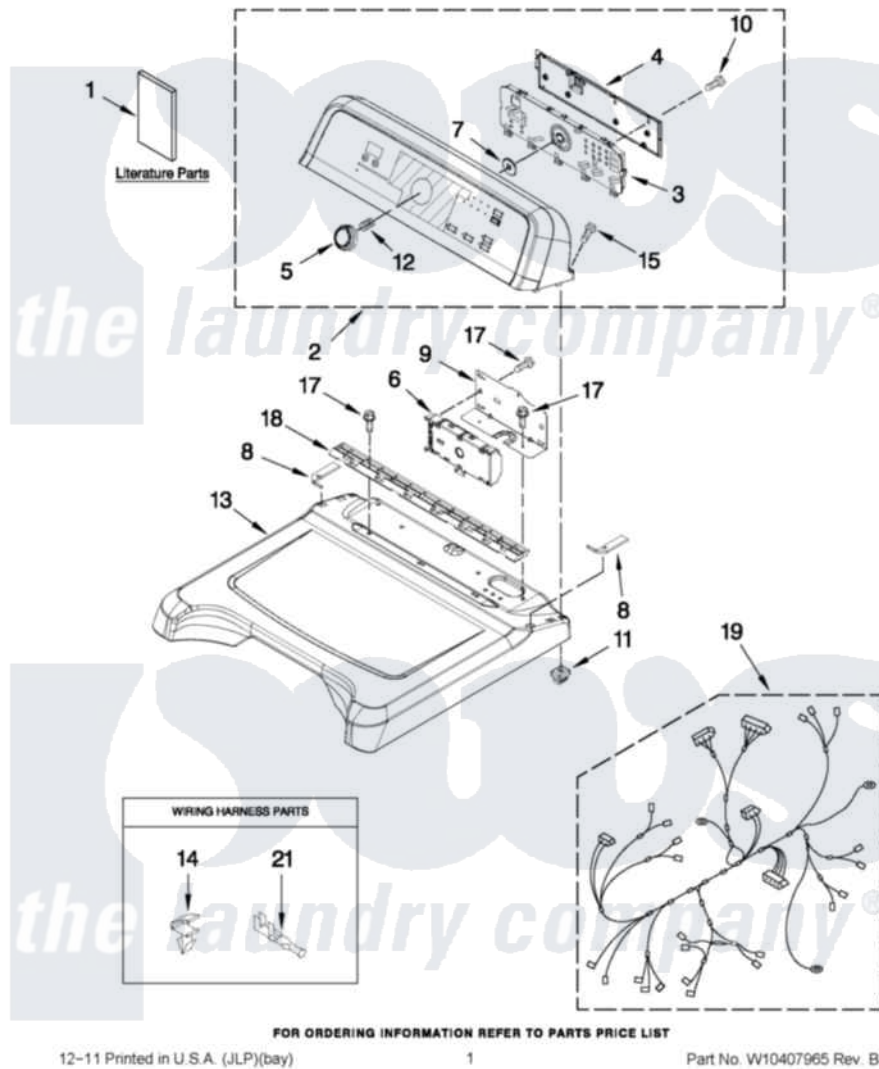

# Maytag YMEDB850WB1 01 - TOP AND CONSOLE PARTS

**MAYTAG** **TOP AND CONSOLE PARTS** 27" ELECTRIC DRYER  
 For Model: YMEDB850WQ1, YMEDB850WB1, YMEDB850WR1, YMEDB850WL1  
 (White) (Black) (Red) (Mercury)

Maytag Residential Maytag YMEDB850WB1 Dryer Parts Parts Diagram 01 - TOP AND CONSOLE PARTS  
 Click on the part number to view part

Item	Original Part Number	Replaced By	Status	Part Description
1	W10388777		Not Available	INSTALLATION, DIAGNOSTIC GUIDE
"	W10260037		Not Available	GUIDE, USE & CARE
"	W10156735		Not Available	TECH, SHEET
2	<a href="#">W10252468</a>			Panel, Console
"	<a href="#">W10252471</a>			Panel, Console
"	<a href="#">W10252470</a>			Panel, Console
"	<a href="#">W10252469</a>			Panel, Console
3	<a href="#">W10336131</a>			User Interface
4	<a href="#">W10051124</a>			Cover, Rear
5	<a href="#">W10051126</a>			Knob Assembly
6	<a href="#">W10111620</a>			Control Electronic
7	<a href="#">8572039</a>			Seal, User Interface
8	<a href="#">W10219695</a>			Foam Seal, Top
"	<a href="#">W10219694</a>			Foam Seal, Top
9	<a href="#">8563853</a>			Bracket, Machine Controller
10	<a href="#">W10003770</a>			Screw, 6-19 X 1/2

11	<a href="#">W10112673</a>		Screw, Grommet
12	<a href="#">W10153920</a>		Spring, Knob
13	<a href="#">W10223157</a>		Top
"	<a href="#">W10223158</a>		Top
"	<a href="#">W10283288</a>		Top
"	<a href="#">W10283289</a>		Top
14	<a href="#">3394427</a>		Clip-Harness
15	<a href="#">W10131402</a>		Screw, 8-18 X 1.370
17	337686	Not Available	SCREW, 8-18 X .500
18	<a href="#">W10110295</a>		Bracket, Console
19	W10319801	Not Available	HARNESS, ELECTRIC
21	<a href="#">94614</a>		Terminal