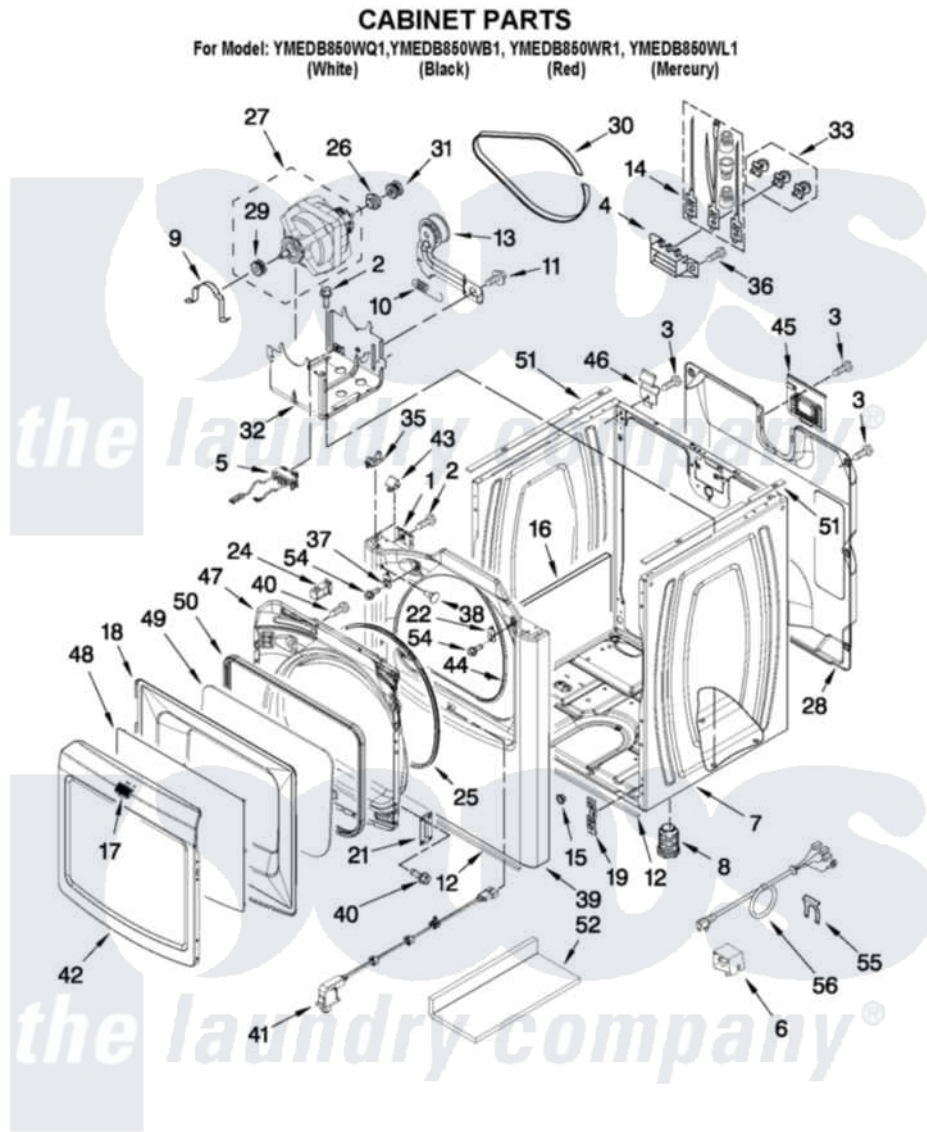

# Maytag YMEDB850WB1 02 - CABINET PARTS

FOR ORDERING INFORMATION REFER TO PARTS PRICE LIST

W10407965

3

Maytag [Residential Maytag YMEDB850WB1 Dryer Parts](#) Parts Diagram 02 - CABINET PARTS  
 Click on the part number to view part

Item	Original Part Number	Replaced By	Status	Part Description
1	<a href="#">W10007520</a>			Clip, Ground
2	<a href="#">3390631</a>			Screw, 10-16 X 3/8
3	<a href="#">693995</a>			Screw, Hex Head
4	<a href="#">3397659</a>			Block, Terminal
5	<a href="#">W10314253</a>			Switch, Assembly Broken Belt
6	<a href="#">3405248</a>			Cable Tie
7	<a href="#">W10223154</a>			Cabinet
"	<a href="#">W10223155</a>			Cabinet
"	<a href="#">W10283291</a>			Cabinet
"	<a href="#">W10283292</a>			Cabinet
8	3392100	<a href="#">49621</a>		Feet-Leveling
NI	<a href="#">279810</a>			Foot-Optional
9	<a href="#">660658</a>			Clamp, Motor Mounting 343481 685441
10	<a href="#">3387374</a>			Spring, Idler
11	<a href="#">3389420</a>			Retainer-Idler 1/4-20 X 1/16
12	<a href="#">W10224768</a>			Seal, Foam Spill Guard