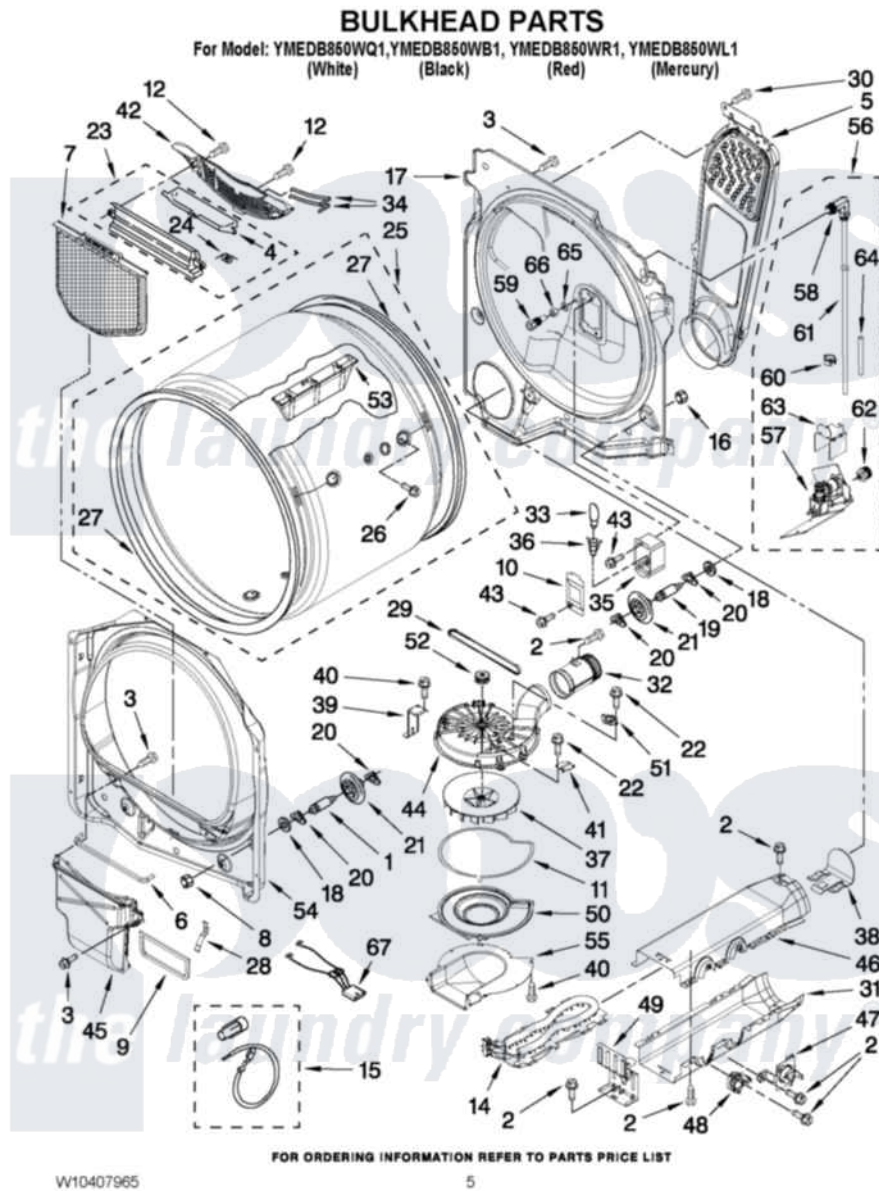

# Maytag YMEDB850WB1 03 - BULKHEAD PARTS

Maytag [Residential Maytag YMEDB850WB1 Dryer Parts](#) Parts Diagram 03 - BULKHEAD PARTS  
Click on the part number to view part

| Item | Original Part Number      | Replaced By               | Status        | Part Description                        |
|------|---------------------------|---------------------------|---------------|---|
| 1    | <a href="#">W10359271</a> |                           |               | Shaft, Drum Roller Threads              |
| 2    | <a href="#">90767</a>     |                           |               | Screw, 8A X 3/8 HeX Washer Head Tapping |
| 3    | <a href="#">3390631</a>   |                           |               | Screw, 10-16 X 3/8                      |
| 4    | 3394984                   | <a href="#">8563758</a>   |               | Door, Lint Screen                       |
| 5    | <a href="#">8544730</a>   |                           |               | Air Duct Assembly                       |
| 6    | <a href="#">697813</a>    |                           |               | Seal, Outlet Housing                    |
| 7    | W10049370                 | <a href="#">W10120998</a> |               | Screen                                  |
| 8    | 3934666                   | <a href="#">W10080210</a> |               | Nut, 3/8 X 16                           |
| 9    | <a href="#">8544721</a>   |                           |               | Seal, Lint Duct                         |
| 10   | 3402841                   | <a href="#">8532165</a>   |               | Lens, Drum Light                        |
| 11   | <a href="#">8573068</a>   |                           |               | Seal, Blower Cover                      |
| 12   | <a href="#">3387230</a>   |                           |               | Screw, 10-16 X 13/16                    |
| 14   | W10044440                 |                           | Not Available | HEATER ELEMENT                          |
| 15   | <a href="#">279457</a>    |                           |               | Wire Kit, Terminal                      |
| 16   | W10001120                 | <a href="#">W10080190</a> |               | Nut, 3/8-16                             |
| 17   | <a href="#">W10139797</a> |                           |               | Bulkhead, Rear                          |