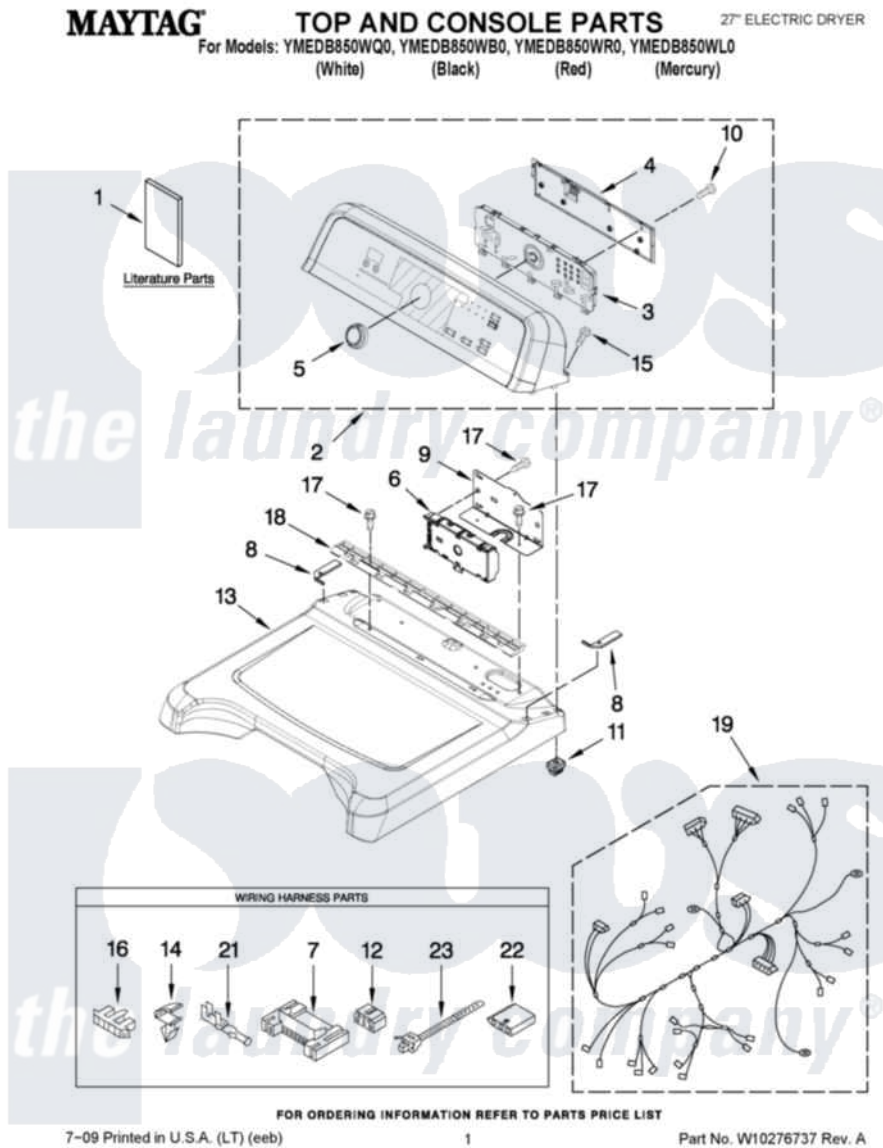

Maytag YMEDB850WL0 01 - TOP AND CONSOLE PARTS

Maytag Residential Maytag YMEDB850WL0 Dryer Parts Parts Diagram 01 - TOP AND CONSOLE PARTS
 Click on the part number to view part

Item	Original Part Number	Replaced By	Status	Part Description
1	W10134980		Not Available	Installation, Diagonostic Guide
"	W10200962		Not Available	PERFORMANCE TIP SHEET
"	W10201171		Not Available	Guide, Quick Start
"	W10201176		Not Available	Guide, Use & Care
"	W10156735		Not Available	TECH, SHEET
2	W10252468			Panel, Console
"	W10252471			Panel, Console
"	W10252470			Panel, Console
"	W10252469			Panel, Console
3	W10051114	W10336131		User Interface
4	W10051124			Cover, Rear
5	W10051126			Knob Assembly
6	W10111620			Control Electronic
7	3395683			Receptacle, Multi-Terminal
8	W10219695			Foam Seal, Top
"	W10219694			Foam Seal, Top

9	8563853		Bracket, Machine Controller
10	W10003770		Screw, 6-19 X 1/2
11	W10112673		Screw, Grommet
12	3347243		Block, Disconnect
13	W10111848	W10223157	Top
"	W10111911	W10223158	Top
"	W10252459	W10283288	Top
"	W10252458		Top
14	3394427		Clip-Harness
15	W10131402		Screw, 8-18 X 1.370
16	3397269		Connector, Timer
17	337686	Not Available	SCREW, 8-18 X .500
18	W10110295		Bracket, Console
19	W10111057	Not Available	Harness, Electric
21	94614		Terminal
22	3936144		Do-It-Yourself Repair Manuals
23	3391018		Tie Cable