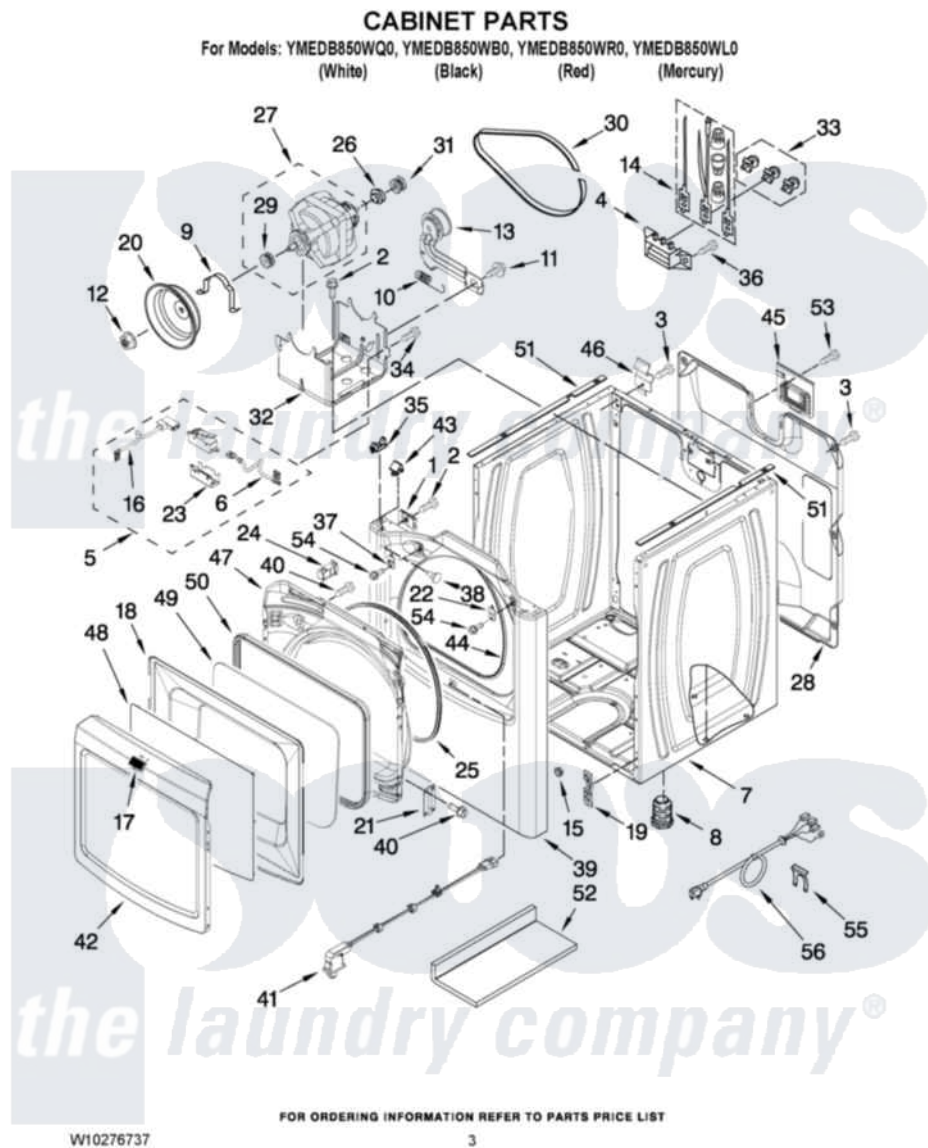

# Maytag YMEDB850WL0 02 - CABINET PARTS

Maytag [Residential Maytag YMEDB850WL0 Dryer Parts](#) Parts Diagram 02 - CABINET PARTS  
 Click on the part number to view part

Item	Original Part Number	Replaced By	Status	Part Description
1	<a href="#">W10007520</a>			Clip, Ground
2	<a href="#">3390631</a>			Screw, 10-16 X 3/8
3	<a href="#">693995</a>			Screw, Hex Head
4	<a href="#">3397659</a>			Block, Terminal
5	<a href="#">8564012</a>			Switch, Assembly
6	<a href="#">W10167613</a>			Wire, Belt Switch
7	W10183827	<a href="#">W10223154</a>		Cabinet
"	<a href="#">W10183831</a>			Cabinet
"	<a href="#">W10252444</a>			Cabinet
"	<a href="#">W10252313</a>			Cabinet
8	3392100	<a href="#">49621</a>		Feet-Leveling
"	<a href="#">279810</a>			Foot-Optional
9	<a href="#">660658</a>			Clamp, Motor Mounting 343481 685441
10	<a href="#">3387374</a>			Spring, Idler
11	<a href="#">3389420</a>			Retainer-Idler 1/4-20 X 1/16
12	<a href="#">W10001340</a>			Nut, Fly Wheel