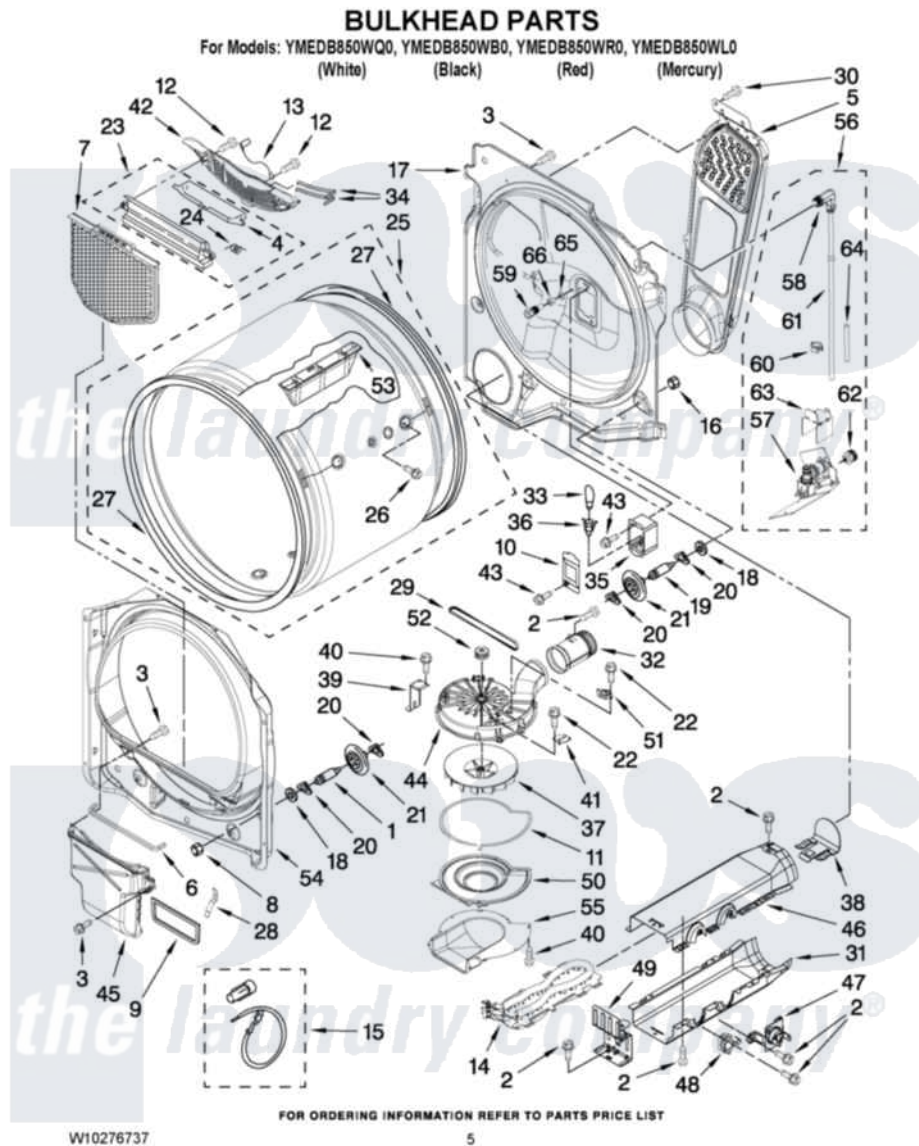

Maytag YMEDB850WL0 03 - BULKHEAD PARTS

Maytag [Residential Maytag YMEDB850WL0 Dryer Parts](#) Parts Diagram 03 - BULKHEAD PARTS
Click on the part number to view part

| Item | Original Part Number | Replaced By | Status | Part Description |
|------|-------------------------|---------------------------|---------------|---|
| 1 | 8575324 | W10359271 | | Shaft, Drum Roller Threads |
| 2 | 90767 | | | Screw, 8A X 3/8 HeX Washer Head Tapping |
| 3 | 3390631 | | | Screw, 10-16 X 3/8 |
| 4 | 3394984 | 8563758 | | Door, Lint Screen |
| 5 | 8544730 | | | Air Duct Assembly |
| 6 | 697813 | | | Seal, Outlet Housing |
| 7 | W10049370 | W10120998 | | Screen |
| 8 | 3934666 | W10080210 | | Nut, 3/8 X 16 |
| 9 | 8544721 | | | Seal, Lint Duct |
| 10 | 3402841 | 8532165 | | Lens, Drum Light |
| 11 | 8573068 | | | Seal, Blower Cover |
| 12 | 3387230 | | | Screw, 10-16 X 13/16 |
| 13 | 3392258 | 3393840 | | Wire |
| 14 | W10044440 | | Not Available | HEATER ELEMENT |
| 15 | 279457 | | | Wire Kit, Terminal |
| 16 | W10001120 | W10080190 | | Nut, 3/8-16 |