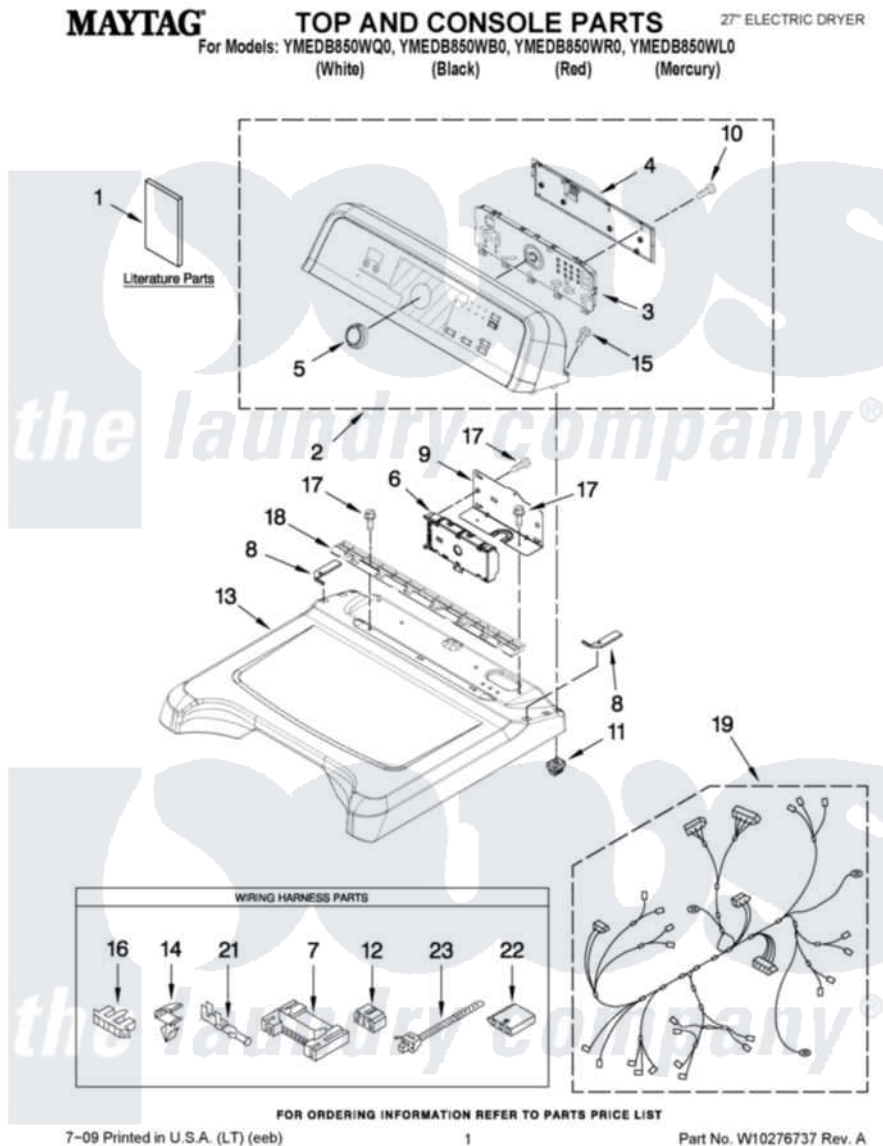

Maytag YMEDB850WQ0 01 - TOP AND CONSOLE PARTS

Maytag Residential Maytag YMEDB850WQ0 Dryer Parts Parts Diagram 01 - TOP AND CONSOLE PARTS
 Click on the part number to view part

Item	Original Part Number	Replaced By	Status	Part Description
1	W10134980		Not Available	Installation, Diagonostic Guide
"	W10200962		Not Available	PERFORMANCE TIP SHEET
"	W10201171		Not Available	Guide, Quick Start
"	W10201176		Not Available	Guide, Use & Care
"	W10156735		Not Available	TECH, SHEET
2	W10252468			Panel, Console
"	W10252471			Panel, Console
"	W10252470			Panel, Console
"	W10252469			Panel, Console
3	W10051114	W10336131		User Interface
4	W10051124			Cover, Rear
5	W10051126			Knob Assembly
6	W10111620			Control Electronic
7	3395683			Receptacle, Multi-Terminal
8	W10219695			Foam Seal, Top
"	W10219694			Foam Seal, Top

9	8563853		Bracket, Machine Controller
10	W10003770		Screw, 6-19 X 1/2
11	W10112673		Screw, Grommet
12	3347243		Block, Disconnect
13	W10111848	W10223157	Top
"	W10111911	W10223158	Top
"	W10252459	W10283288	Top
"	W10252458		Top
14	3394427		Clip-Harness
15	W10131402		Screw, 8-18 X 1.370
16	3397269		Connector, Timer
17	337686	Not Available	SCREW, 8-18 X .500
18	W10110295		Bracket, Console
19	W10111057	Not Available	Harness, Electric
21	94614		Terminal
22	3936144		Do-It-Yourself Repair Manuals
23	3391018		Tie Cable