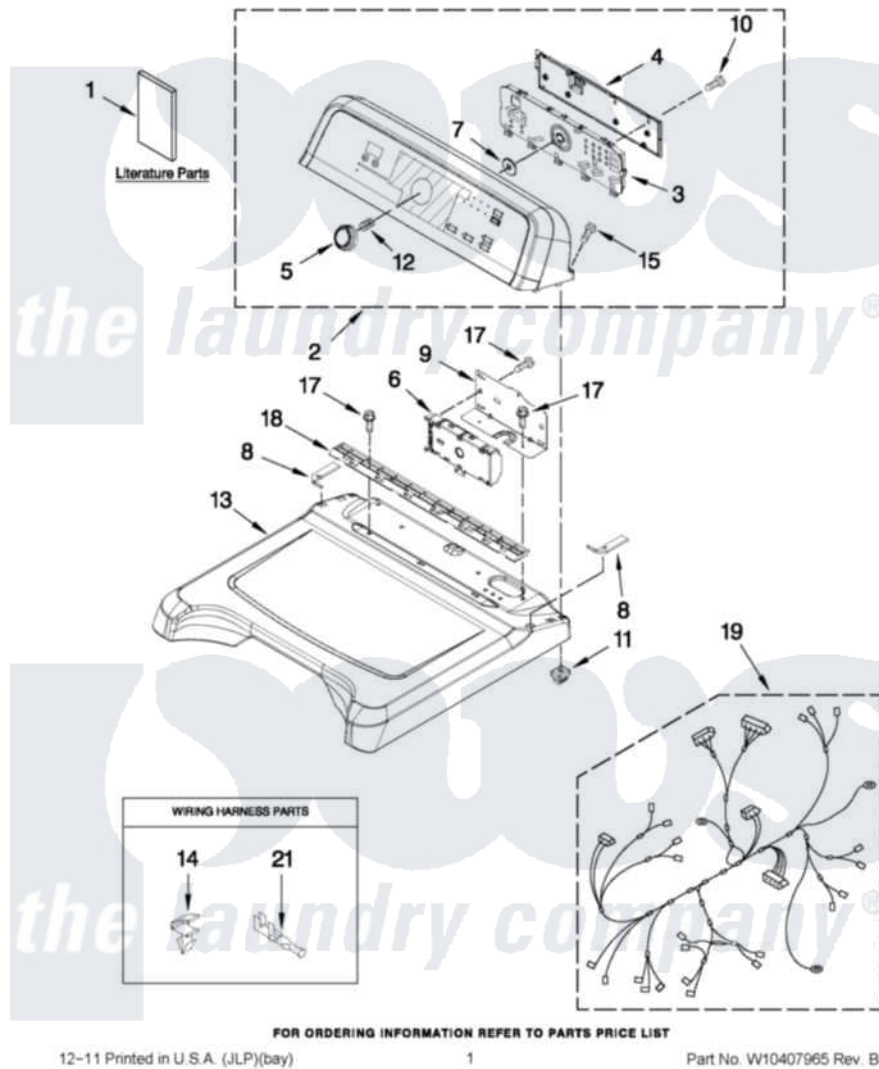

Maytag YMEDB850WR1 01 - TOP AND CONSOLE PARTS

MAYTAG **TOP AND CONSOLE PARTS** 27" ELECTRIC DRYER
 For Model: YMEDB850WQ1, YMEDB850WB1, YMEDB850WR1, YMEDB850WL1
 (White) (Black) (Red) (Mercury)

Maytag Residential Maytag YMEDB850WR1 Dryer Parts Parts Diagram 01 - TOP AND CONSOLE PARTS
 Click on the part number to view part

Item	Original Part Number	Replaced By	Status	Part Description
1	W10388777		Not Available	INSTALLATION, DIAGNOSTIC GUIDE
"	W10260037		Not Available	GUIDE, USE & CARE
"	W10156735		Not Available	TECH, SHEET
2	W10252468			Panel, Console
"	W10252471			Panel, Console
"	W10252470			Panel, Console
"	W10252469			Panel, Console
3	W10336131			User Interface
4	W10051124			Cover, Rear
5	W10051126			Knob Assembly
6	W10111620			Control Electronic
7	8572039			Seal, User Interface
8	W10219695			Foam Seal, Top
"	W10219694			Foam Seal, Top
9	8563853			Bracket, Machine Controller
10	W10003770			Screw, 6-19 X 1/2

11	W10112673		Screw, Grommet
12	W10153920		Spring, Knob
13	W10223157		Top
"	W10223158		Top
"	W10283288		Top
"	W10283289		Top
14	3394427		Clip-Harness
15	W10131402		Screw, 8-18 X 1.370
17	337686	Not Available	SCREW, 8-18 X .500
18	W10110295		Bracket, Console
19	W10319801	Not Available	HARNES, ELECTRIC
21	94614		Terminal