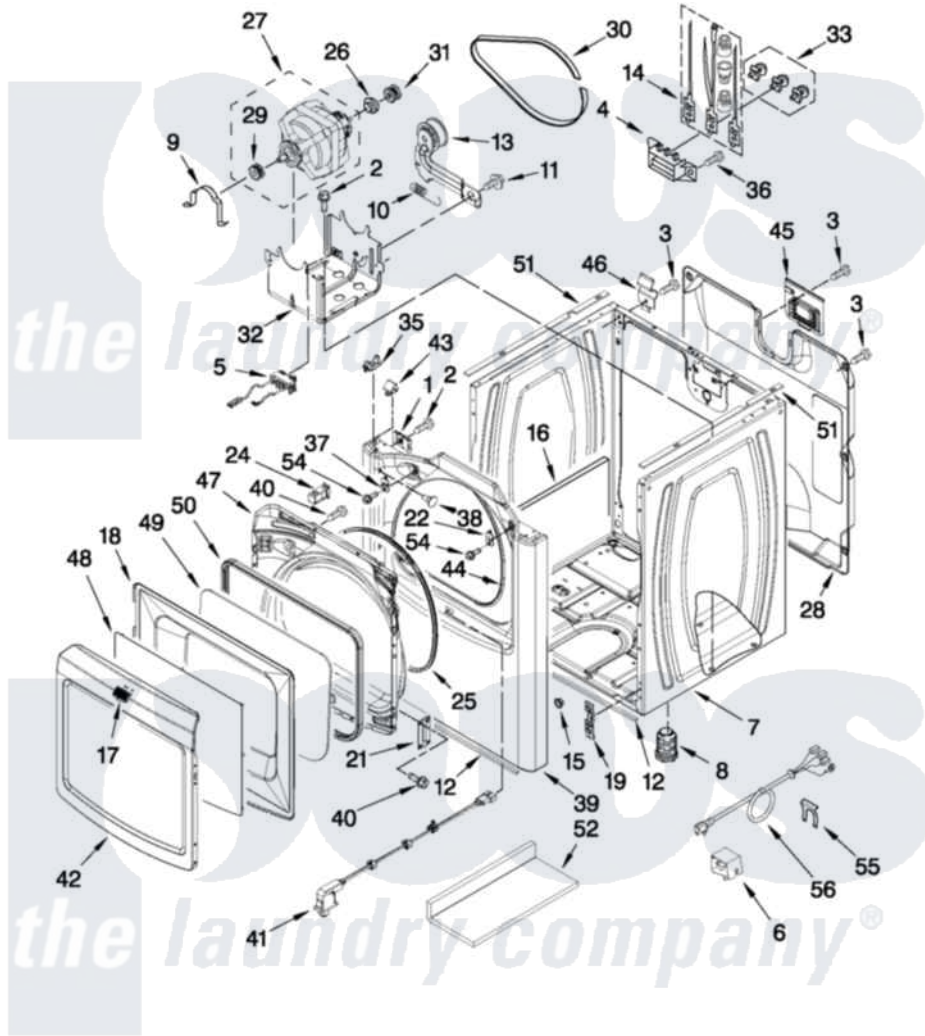

## CABINET PARTS

For Model: YMEDB850WQ1, YMEDB850WB1, YMEDB850WR1, YMEDB850WL1  
(White) (Black) (Red) (Mercury)

FOR ORDERING INFORMATION REFER TO PARTS PRICE LIST

W10407965

3

Maytag [Residential Maytag YMEDB850WR1 Dryer Parts](#) Parts Diagram 02 - CABINET PARTS  
Click on the part number to view part

Item	Original Part Number	Replaced By	Status	Part Description
1	<a href="#">W10007520</a>			Clip, Ground
2	<a href="#">3390631</a>			Screw, 10-16 X 3/8
3	<a href="#">693995</a>			Screw, Hex Head
4	<a href="#">3397659</a>			Block, Terminal
5	<a href="#">W10314253</a>			Switch, Assembly Broken Belt
6	<a href="#">3405248</a>			Cable Tie
7	<a href="#">W10223154</a>			Cabinet
"	<a href="#">W10223155</a>			Cabinet
"	<a href="#">W10283291</a>			Cabinet
"	<a href="#">W10283292</a>			Cabinet
8	3392100	<a href="#">49621</a>		Feet-Leveling
NI	<a href="#">279810</a>			Foot-Optional
9	<a href="#">660658</a>			Clamp, Motor Mounting 343481 685441
10	<a href="#">3387374</a>			Spring, Idler
11	<a href="#">3389420</a>			Retainer-Idler 1/4-20 X 1/16
12	<a href="#">W10224768</a>			Seal, Foam Spill Guard