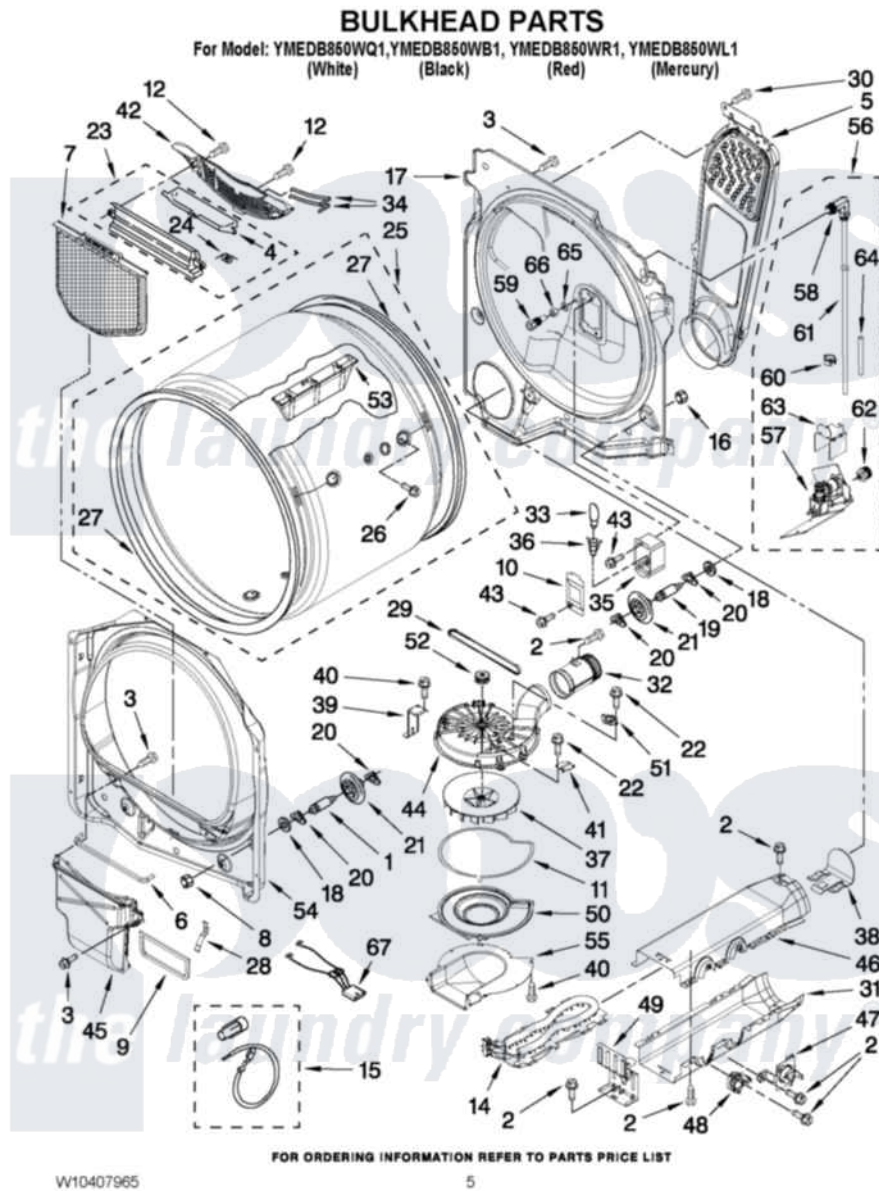

Maytag YMEDB850WR1 03 - BULKHEAD PARTS

Maytag [Residential Maytag YMEDB850WR1 Dryer Parts](#) Parts Diagram 03 - BULKHEAD PARTS
Click on the part number to view part

Item	Original Part Number	Replaced By	Status	Part Description
1	W10359271			Shaft, Drum Roller Threads
2	90767			Screw, 8A X 3/8 HeX Washer Head Tapping
3	3390631			Screw, 10-16 X 3/8
4	3394984	8563758		Door, Lint Screen
5	8544730			Air Duct Assembly
6	697813			Seal, Outlet Housing
7	W10049370	W10120998		Screen
8	3934666	W10080210		Nut, 3/8 X 16
9	8544721			Seal, Lint Duct
10	3402841	8532165		Lens, Drum Light
11	8573068			Seal, Blower Cover
12	3387230			Screw, 10-16 X 13/16
14	W10044440		Not Available	HEATER ELEMENT
15	279457			Wire Kit, Terminal
16	W10001120	W10080190		Nut, 3/8-16
17	W10139797			Bulkhead, Rear