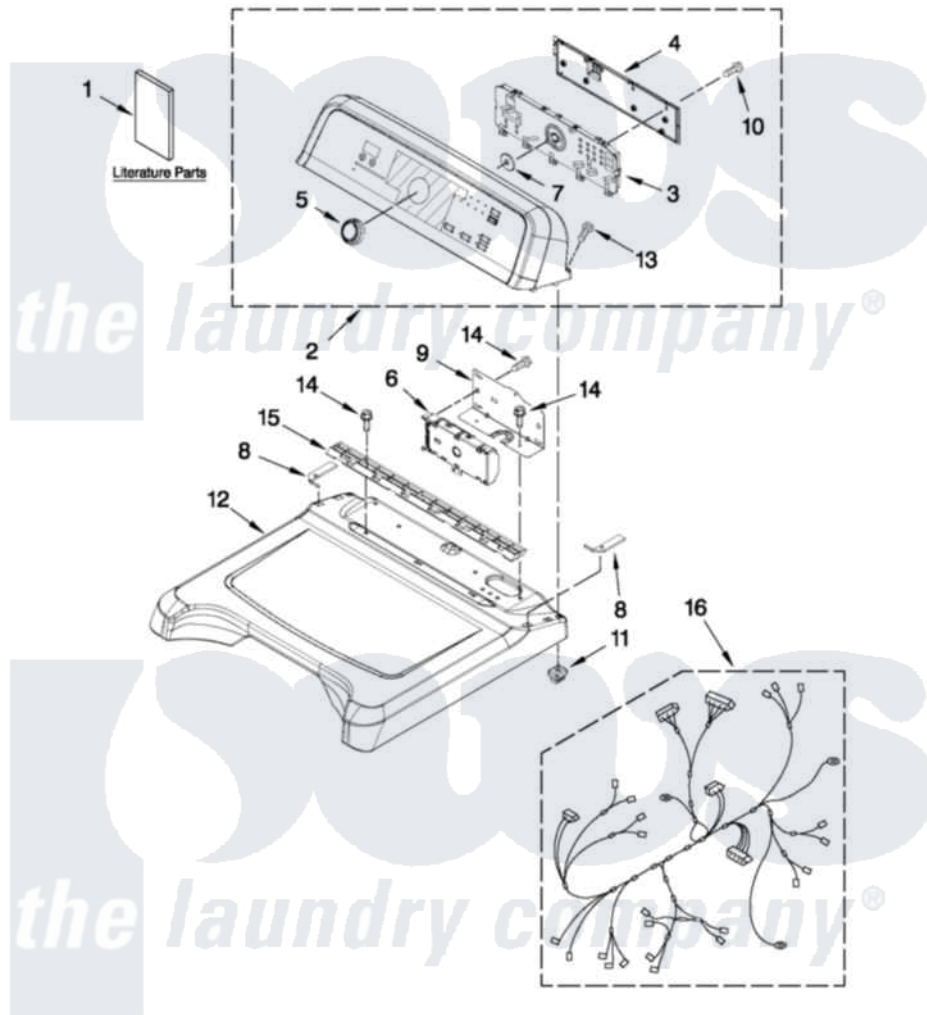

# Maytag YMEDB850YG0 01 - TOP AND CONSOLE PARTS

**MAYTAG**

## TOP AND CONSOLE PARTS

27" ELECTRIC DRYER

For Models: YMEDB850YW0, YMEDB850YG0  
(White) (Granite)

FOR ORDERING INFORMATION REFER TO PARTS PRICE LIST

7-11 Printed in U.S.A. (JLP)(bay)

1

Part No. W10437046 Rev. A

[Maytag Residential Maytag YMEDB850YG0 Dryer Parts](#) Parts Diagram 01 - TOP AND CONSOLE PARTS

[Click on the part number to view part](#)

Item	Original Part Number	Replaced By	Status	Part Description
1	W10392126		Not Available	INSTALLATION INSTRUCTION (ENGLISH)
"	W10388780		Not Available	GUIDE, USE & CARE
"	W10393006		Not Available	TECH, SHEET
2	<a href="#">W10338345</a>			Console Assembly
"	<a href="#">W10416110</a>			Console Assembly
3	<a href="#">W10388670</a>			Assembly, User Interface
4	<a href="#">W10051124</a>			Cover, Rear
5	<a href="#">W10338554</a>			Knob, Assembly
6	<a href="#">W10249829</a>			Control Electronic
7	<a href="#">8572039</a>			Seal, User Interface
8	<a href="#">W10219695</a>			Foam Seal, Top
"	<a href="#">W10219694</a>			Foam Seal, Top
9	<a href="#">8563853</a>			Bracket, Machine Controller
10	<a href="#">W10003770</a>			Screw, 6-19 X 1/2
11	<a href="#">W10112673</a>			Screw, Grommet
12	<a href="#">W10223157</a>			Top

"	<a href="#">W10338836</a>		Top
13	<a href="#">W10131402</a>		Screw, 8-18 X 1.370
14	337686	Not Available	SCREW, 8-18 X .500
15	<a href="#">8558863</a>		Bracket, Console
16	W10319801	Not Available	HARNESS, ELECTRIC