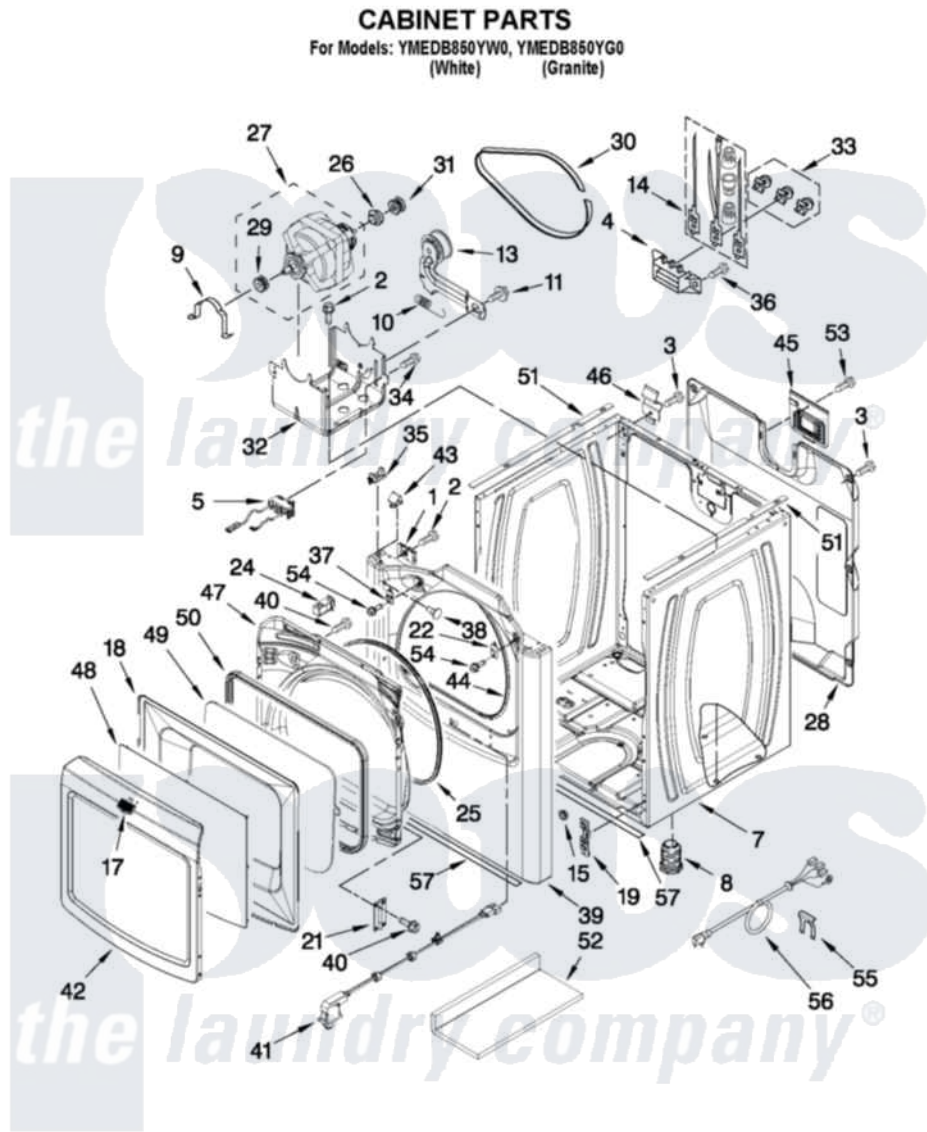

Maytag YMEDB850YG0 02 - CABINET PARTS

FOR ORDERING INFORMATION REFER TO PARTS PRICE LIST

W10437046

3

Maytag [Residential Maytag YMEDB850YG0 Dryer Parts](#) Parts Diagram 02 - CABINET PARTS
Click on the part number to view part

Item	Original Part Number	Replaced By	Status	Part Description
1	W10007520			Clip, Ground
2	3390631			Screw, 10-16 X 3/8
3	693995			Screw, Hex Head
4	3397659			Block, Terminal
5	W10314253			Switch, Assembly Broken Belt
7	W10223154			Cabinet
"	W10338830			Cabinet
8	W10363894			Foot, Dryer
NI	279810			Foot-Optional
9	660658			Clamp, Motor Mounting 343481 685441
10	3387374			Spring, Idler
11	3389420			Retainer-Idler 1/4-20 X 1/16
13	8547160			Pulley Assembly
14	279318			Terminal Tinned And Brass Panel
15	8578560			Hole, Plug