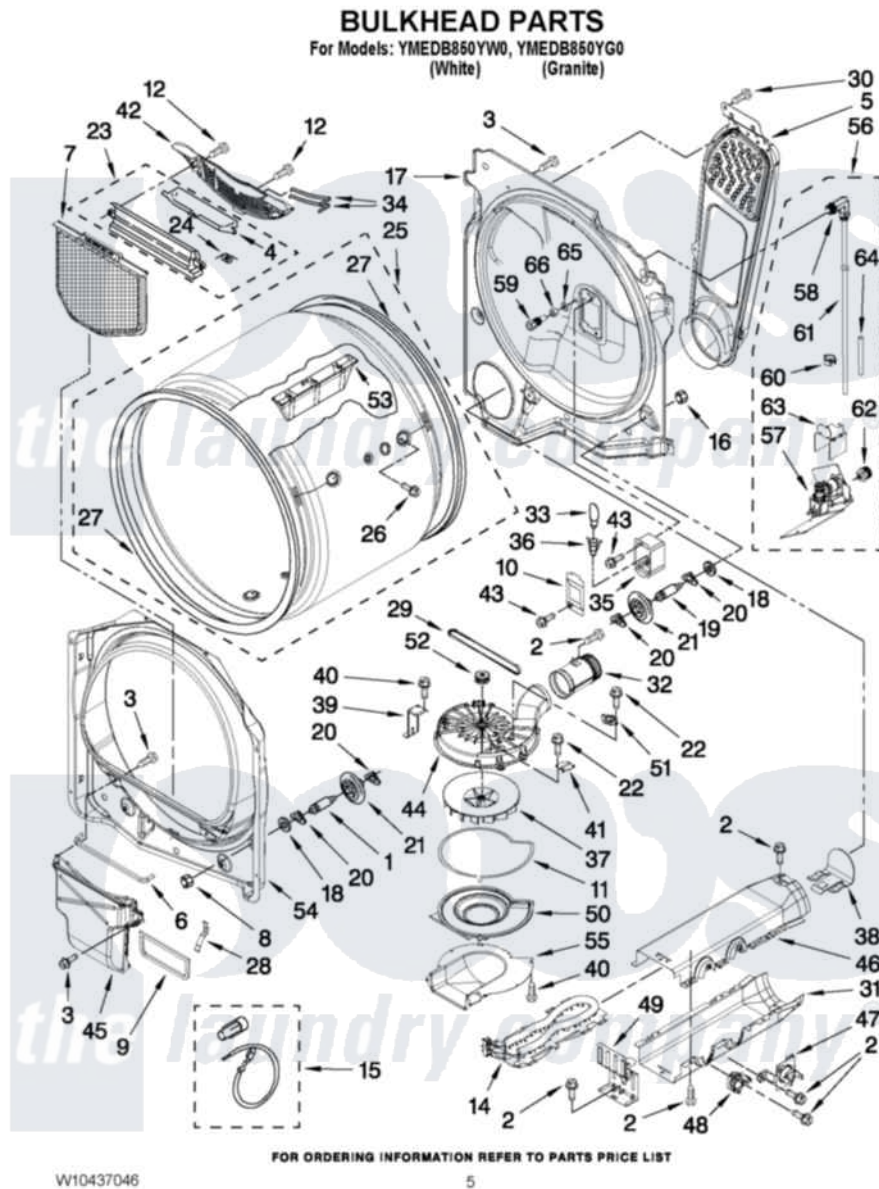

Maytag YMEDB850YG0 03 - BULKHEAD PARTS

Maytag [Residential Maytag YMEDB850YG0 Dryer Parts](#) Parts Diagram 03 - BULKHEAD PARTS
Click on the part number to view part

Item	Original Part Number	Replaced By	Status	Part Description
1	W10359271			Shaft, Drum Roller Threads
2	90767			Screw, 8A X 3/8 HeX Washer Head Tapping
3	3390631			Screw, 10-16 X 3/8
4	3394984	8563758		Door, Lint Screen
5	8544730			Air Duct Assembly
6	697813			Seal, Outlet Housing
7	W10049370	W10120998		Screen
8	3934666	W10080210		Nut, 3/8 X 16
9	8544721			Seal, Lint Duct
10	3402841	8532165		Lens, Drum Light
11	8573068			Seal, Blower Cover
12	3387230			Screw, 10-16 X 13/16
14	W10044440		Not Available	HEATER ELEMENT
15	279457			Wire Kit, Terminal
16	W10001120	W10080190		Nut, 3/8-16
17	W10139797			Bulkhead, Rear