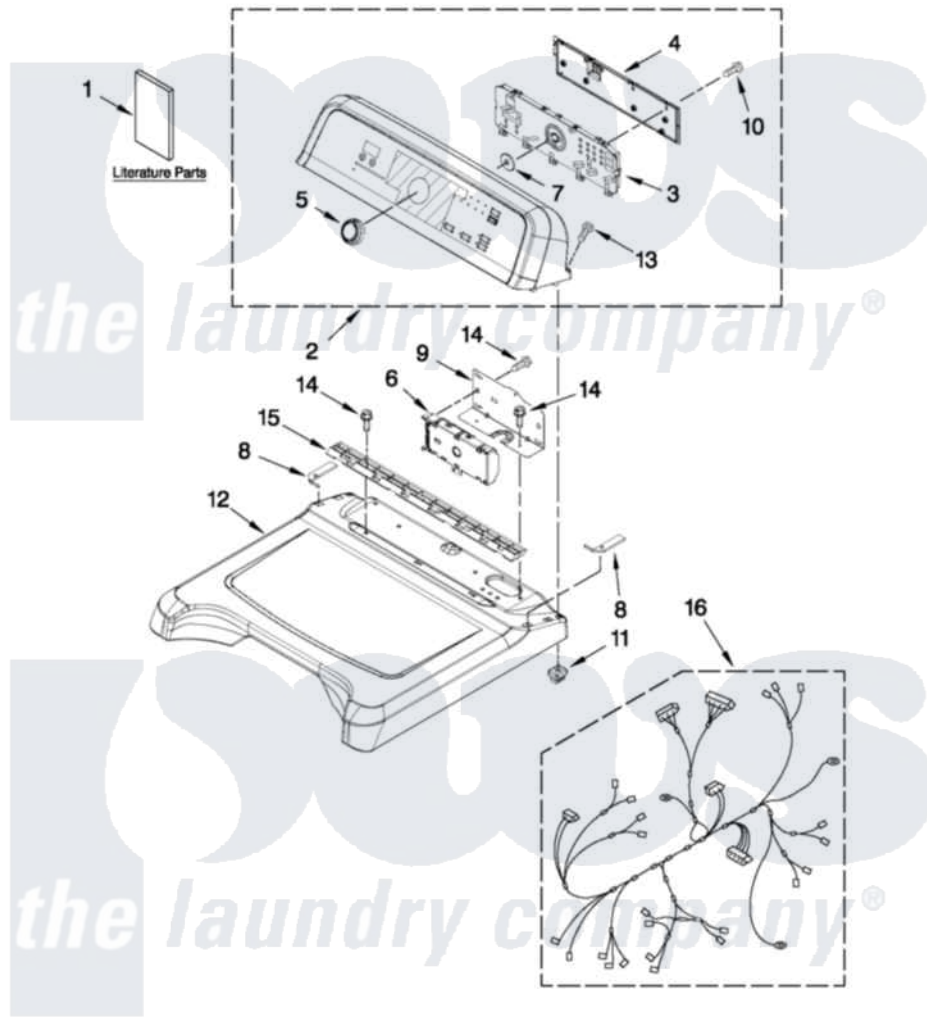

Maytag YMEDB850YG1 01 - TOP AND CONSOLE PARTS

MAYTAG

TOP AND CONSOLE PARTS

27" ELECTRIC DRYER

For Models: YMEDB850YW1, YMEDB850YG1
(White) (Cosmetallic)

FOR ORDERING INFORMATION REFER TO PARTS PRICE LIST

6-12 Printed in U.S.A. (GG) (psw)

1

Part No. W10518366 Rev. A

[Maytag Residential Maytag YMEDB850YG1 Dryer Parts](#) Parts Diagram 01 - TOP AND CONSOLE PARTS

[Click on the part number to view part](#)

Item	Original Part Number	Replaced By	Status	Part Description
1	W10392126		Not Available	INSTALLATION INSTRUCTION (ENGLISH)
"	W10388780		Not Available	GUIDE, USE & CARE
"	W10393006		Not Available	TECH, SHEET
2	W10338345			Console Assembly
"	W10416110			Console Assembly
3	W10388670			Assembly, User Interface
4	W10051124			Cover, Rear
5	W10338554			Knob, Assembly
6	W10432257			Control Electronic
7	8572039			Seal, User Interface
8	W10219695			Foam Seal, Top
"	W10219694			Foam Seal, Top
9	8563853			Bracket, Machine Controller
10	W10003770			Screw, 6-19 X 1/2
11	W10112673			Screw, Grommet
12	W10223157			Top

"	W10338836		Top
13	W10131402		Screw, 8-18 X 1.370
14	337686	Not Available	SCREW, 8-18 X .500
15	8558863		Bracket, Console
16	W10319801	Not Available	HARNESS, ELECTRIC