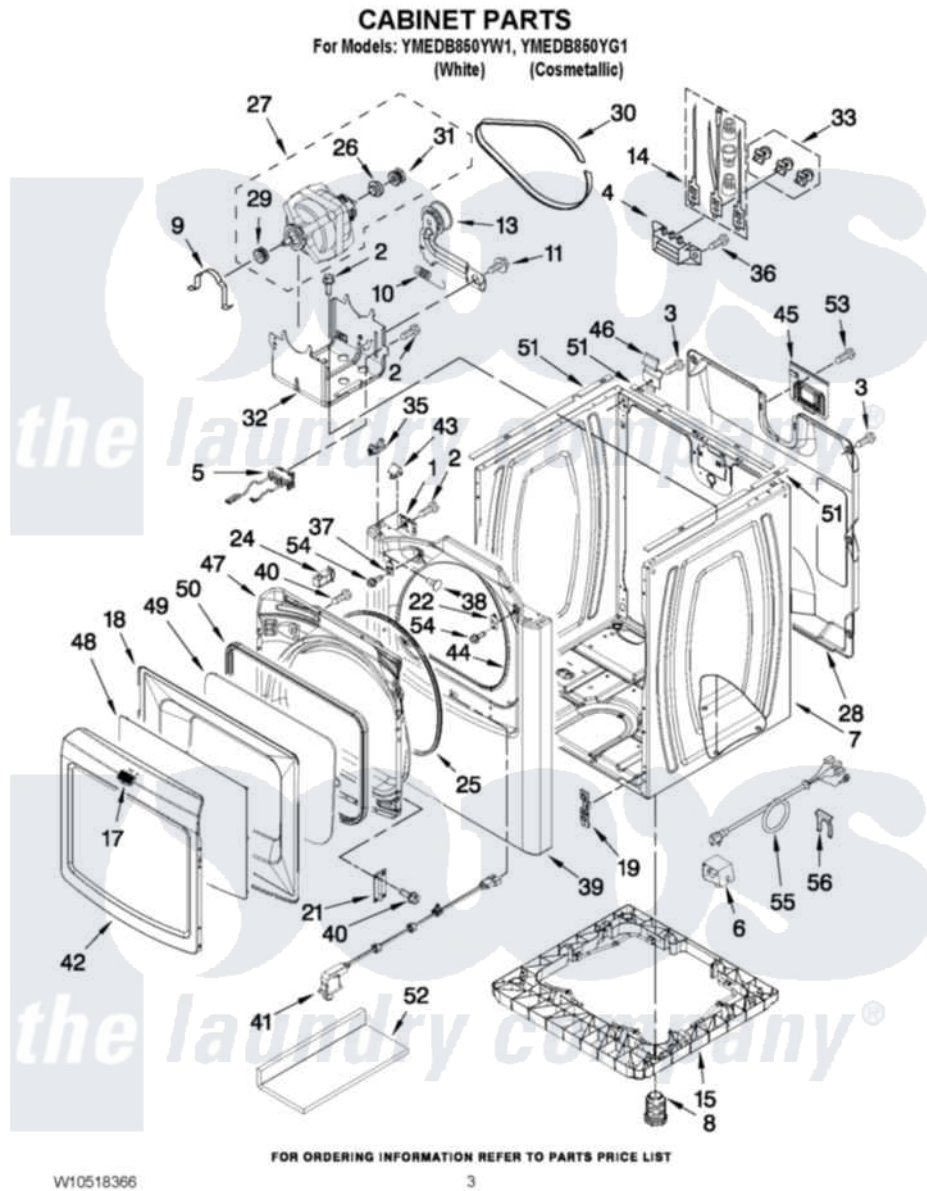

Maytag YMEDB850YG1 02 - CABINET PARTS

Maytag [Residential Maytag YMEDB850YG1 Dryer Parts](#) Parts Diagram 02 - CABINET PARTS
Click on the part number to view part

Item	Original Part Number	Replaced By	Status	Part Description
1	98234			Clip, U-Bend
2	3390631			Screw, 10-16 X 3/8
3	693995			Screw, Hex Head
4	3397659			Block, Terminal
5	W10314253			Switch, Assembly Broken Belt
6	3405248			Cable Tie
7	W10183827	W10223154		Cabinet
"	W10304162		Not Available	CABINET (INCLUDES ITEM 51) (COSMETALLIC)
8	W10363894			Foot, Dryer
NI	279810			Foot-Optional
9	660658			Clamp, Motor Mounting 343481 685441
10	3387374			Spring, Idler
11	3389420			Retainer-Idler 1/4-20 X 1/16
13	8547160			Pulley Assembly
14	270218			Terminal Tinned And Brass

14	279910		Panel
15	W10363887		Riser-Full
17	W10323735		Badge
18	W10304170		Bezel, Door Clip
19	3394083		Clip, Front Panel
21	W10249708		Hinge, Assembly
"	W10463337		Assembly, Hinge
22	W10111888		Plug, Strike
24	W10111905		Assembly, Door Catch
25	W10221653	W10239307	Seal-Door
26	3393657		Restrainer, Belt
27	W10460374		Motor, Assembly 60 Hz
28	W10140148		Panel, Rear
29	W10139247		Pulley, Blower
30	W10136934		Belt, Drive
31	W10136930		Pulley,
32	8547158		Bracket, Motor
33	279393		Terminal Block Screw Kit
35	8568303		Locator, Snap Down
36	3393008	308685	Side Trim)
37	W10111906	W10295405	Strike
38	W10144494		Plug-Hole
39	W10463261		Front Panel
"	W10463263		Front Panel Z
40	342055	488627	Screw
41	W10350909		Door Switch Assembly
42	W10252478		Door, Outer
"	W10344649		Door, Outer
43	8576625		Lock, Front Top
44	W10044490		Seal, Front Panel
45	W10110241		Cover, Terminal Block
46	238088	8066217	Hinge, Top
47	W10111878		Door, Inner
"	W10304172		Door, Inner
48	w10394552		Window-Outer
49	W10111857		Glass, Inner Door
50	W10111859		Gasket, Inner Door
51	W10316529		Foam-Seal Cabinet
52	W10215725		Cover, Door Switch
53	8533974	4331106	Screw, No.10-32 X 7/16
54	3400805		Screw, 8-18 X 3/64
55	8529008	Not Available	HARNESS, WIRING
56	694415		Clip, Strain Relief