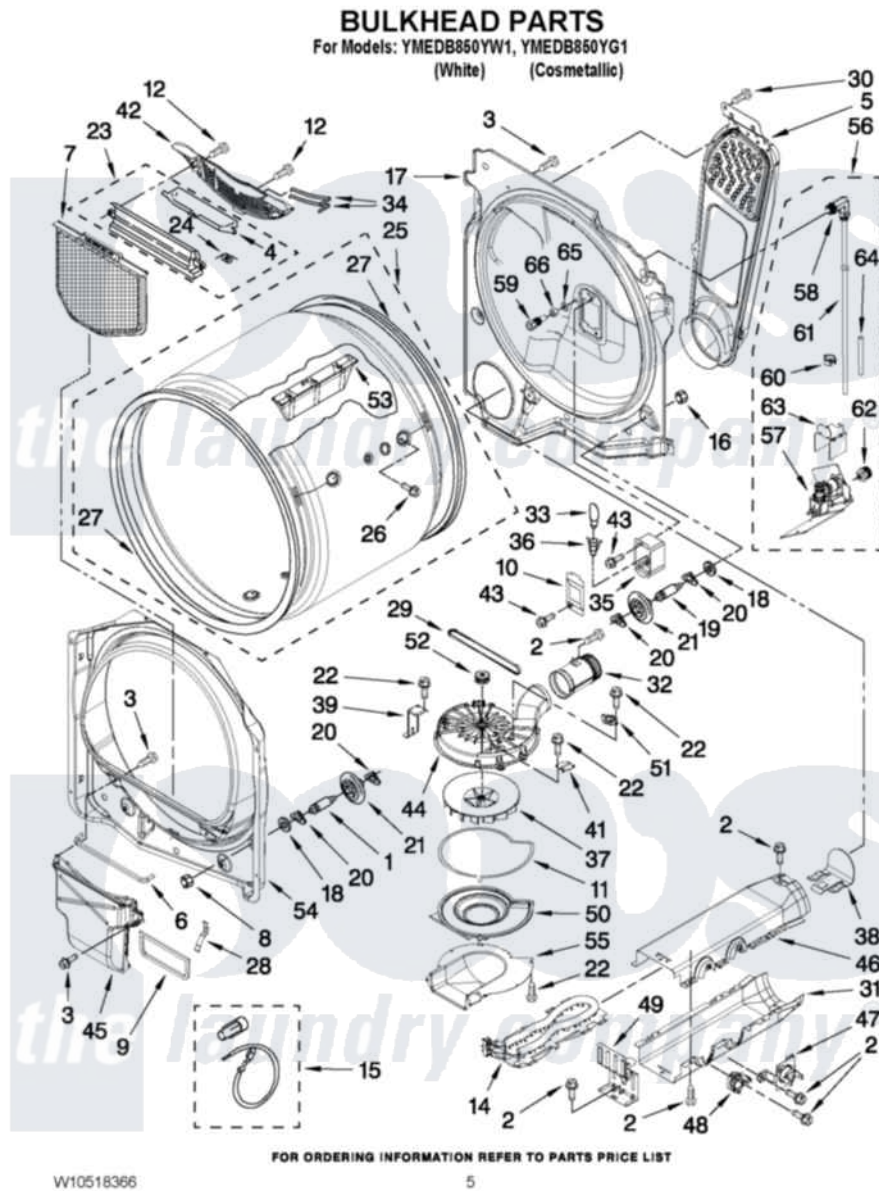

# Maytag YMEDB850YG1 03 - BULKHEAD PARTS

Maytag [Residential Maytag YMEDB850YG1 Dryer Parts](#) Parts Diagram 03 - BULKHEAD PARTS  
Click on the part number to view part

| Item | Original Part Number      | Replaced By               | Status        | Part Description                        |
|------|---------------------------|---------------------------|---------------|---|
| 1    | <a href="#">W10359271</a> |                           |               | Shaft, Drum Roller Threads              |
| 2    | <a href="#">90767</a>     |                           |               | Screw, 8A X 3/8 HeX Washer Head Tapping |
| 3    | <a href="#">3390631</a>   |                           |               | Screw, 10-16 X 3/8                      |
| 4    | 3394984                   | <a href="#">8563758</a>   |               | Door, Lint Screen                       |
| 5    | <a href="#">8544730</a>   |                           |               | Air Duct Assembly                       |
| 6    | <a href="#">697813</a>    |                           |               | Seal, Outlet Housing                    |
| 7    | W10049370                 | <a href="#">W10120998</a> |               | Screen                                  |
| 8    | 3934666                   | <a href="#">W10080210</a> |               | Nut, 3/8 X 16                           |
| 9    | <a href="#">8544721</a>   |                           |               | Seal, Lint Duct                         |
| 10   | 3402841                   | <a href="#">8532165</a>   |               | Lens, Drum Light                        |
| 11   | <a href="#">8573068</a>   |                           |               | Seal, Blower Cover                      |
| 12   | <a href="#">3387230</a>   |                           |               | Screw, 10-16 X 13/16                    |
| 14   | W10044440                 |                           | Not Available | HEATER ELEMENT                          |
| 15   | <a href="#">279457</a>    |                           |               | Wire Kit, Terminal                      |
| 16   | W10001120                 | <a href="#">W10080190</a> |               | Nut, 3/8-16                             |
| 17   | <a href="#">W10139797</a> |                           |               | Bulkhead, Rear                          |