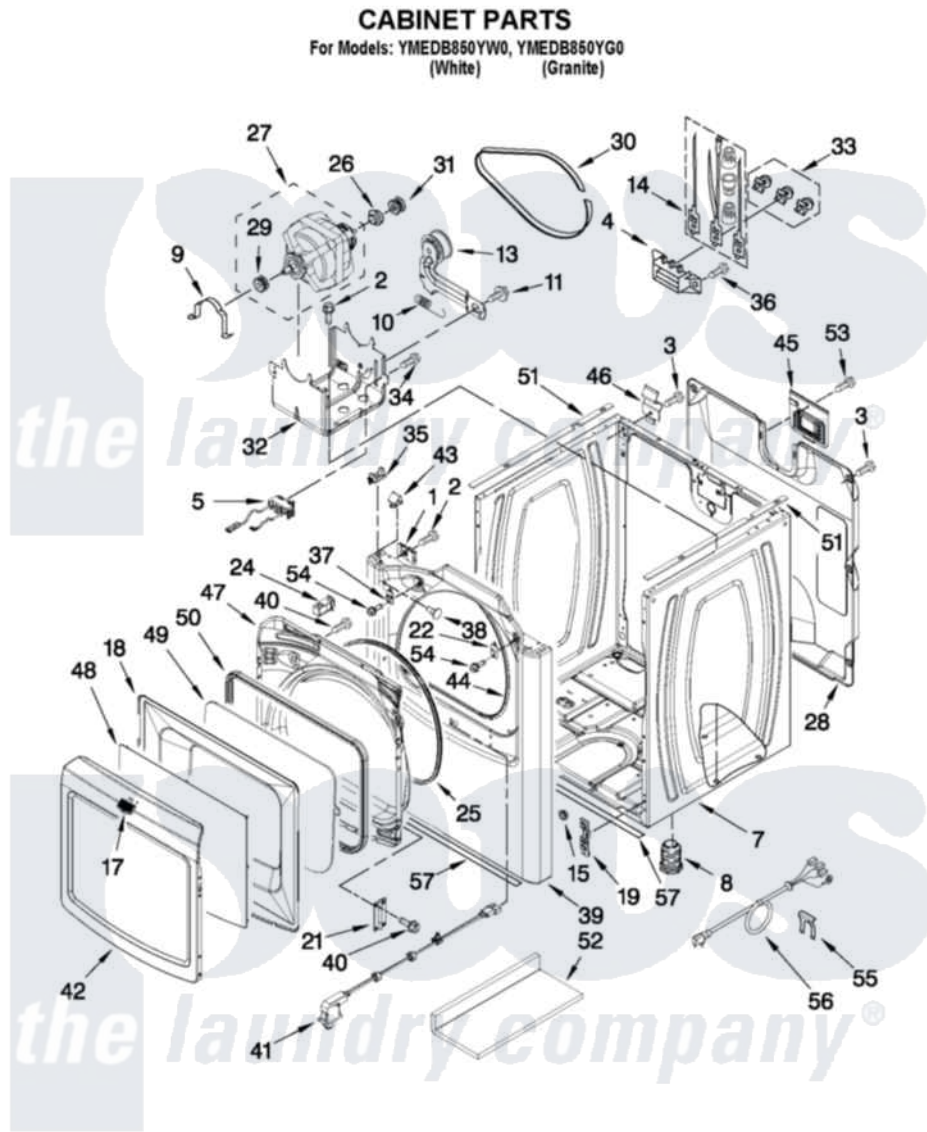

# Maytag YMEDB850YW0 02 - CABINET PARTS

W10437046

FOR ORDERING INFORMATION REFER TO PARTS PRICE LIST

3

Maytag [Residential Maytag YMEDB850YW0 Dryer Parts](#) Parts Diagram 02 - CABINET PARTS  
Click on the part number to view part

Item	Original Part Number	Replaced By	Status	Part Description
1	<a href="#">W10007520</a>			Clip, Ground
2	<a href="#">3390631</a>			Screw, 10-16 X 3/8
3	<a href="#">693995</a>			Screw, Hex Head
4	<a href="#">3397659</a>			Block, Terminal
5	<a href="#">W10314253</a>			Switch, Assembly Broken Belt
7	<a href="#">W10223154</a>			Cabinet
"	<a href="#">W10338830</a>			Cabinet
8	<a href="#">W10363894</a>			Foot, Dryer
NI	<a href="#">279810</a>			Foot-Optional
9	<a href="#">660658</a>			Clamp, Motor Mounting 343481 685441
10	<a href="#">3387374</a>			Spring, Idler
11	<a href="#">3389420</a>			Retainer-Idler 1/4-20 X 1/16
13	<a href="#">8547160</a>			Pulley Assembly
14	<a href="#">279318</a>			Terminal Tinned And Brass Panel
15	<a href="#">8578560</a>			Hole, Plug