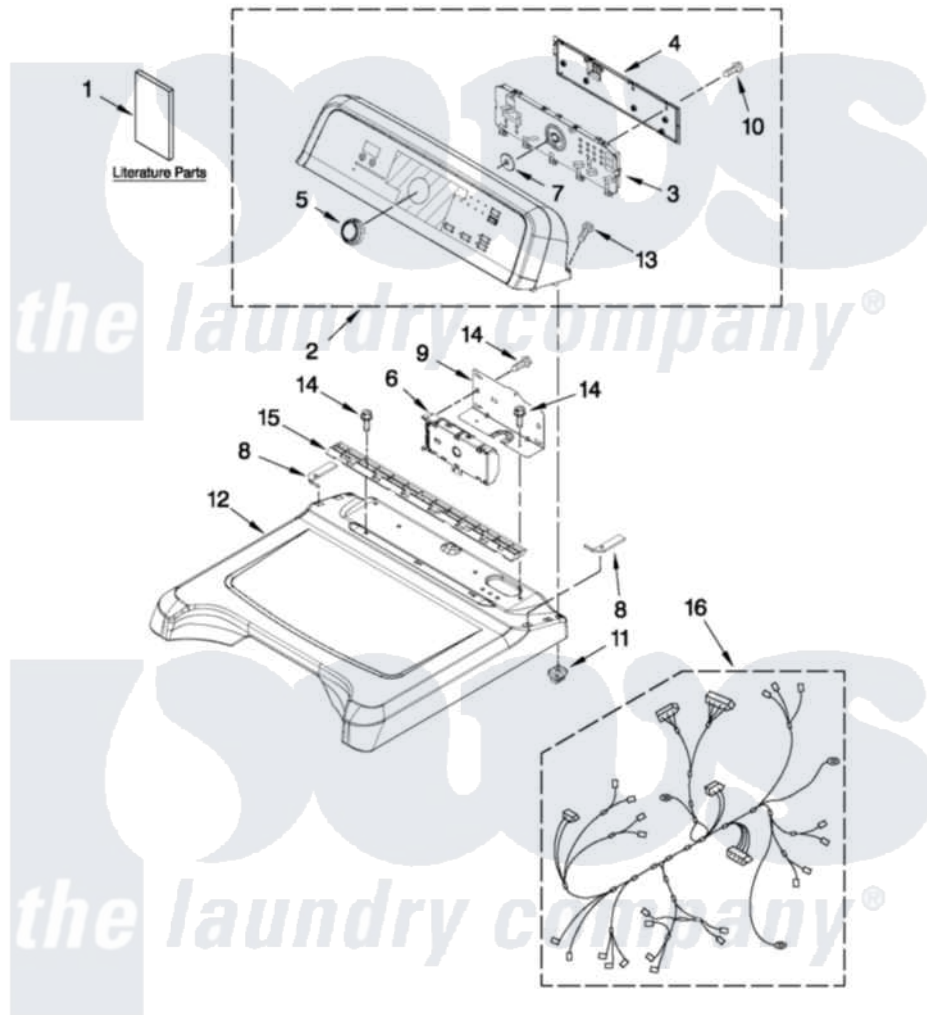

# Maytag YMEDB850YW1 01 - TOP AND CONSOLE PARTS

**MAYTAG**

## TOP AND CONSOLE PARTS

27" ELECTRIC DRYER

For Models: YMEDB850YW1, YMEDB850YG1  
(White) (Cosmetallic)

FOR ORDERING INFORMATION REFER TO PARTS PRICE LIST

6-12 Printed in U.S.A. (GG) (psw)

1

Part No. W10518366 Rev. A

Maytag Residential Maytag YMEDB850YW1 Dryer Parts Parts Diagram 01 - TOP AND CONSOLE PARTS

[Click on the part number to view part](#)

Item	Original Part Number	Replaced By	Status	Part Description
1	W10392126		Not Available	INSTALLATION INSTRUCTION (ENGLISH)
"	W10388780		Not Available	GUIDE, USE & CARE
"	W10393006		Not Available	TECH, SHEET
2	<a href="#">W10338345</a>			Console Assembly
"	<a href="#">W10416110</a>			Console Assembly
3	<a href="#">W10388670</a>			Assembly, User Interface
4	<a href="#">W10051124</a>			Cover, Rear
5	<a href="#">W10338554</a>			Knob, Assembly
6	<a href="#">W10432257</a>			Control Electronic
7	<a href="#">8572039</a>			Seal, User Interface
8	<a href="#">W10219695</a>			Foam Seal, Top
"	<a href="#">W10219694</a>			Foam Seal, Top
9	<a href="#">8563853</a>			Bracket, Machine Controller
10	<a href="#">W10003770</a>			Screw, 6-19 X 1/2
11	<a href="#">W10112673</a>			Screw, Grommet
12	<a href="#">W10223157</a>			Top

"	<a href="#">W10338836</a>		Top
13	<a href="#">W10131402</a>		Screw, 8-18 X 1.370
14	337686	Not Available	SCREW, 8-18 X .500
15	<a href="#">8558863</a>		Bracket, Console
16	W10319801	Not Available	HARNES, ELECTRIC