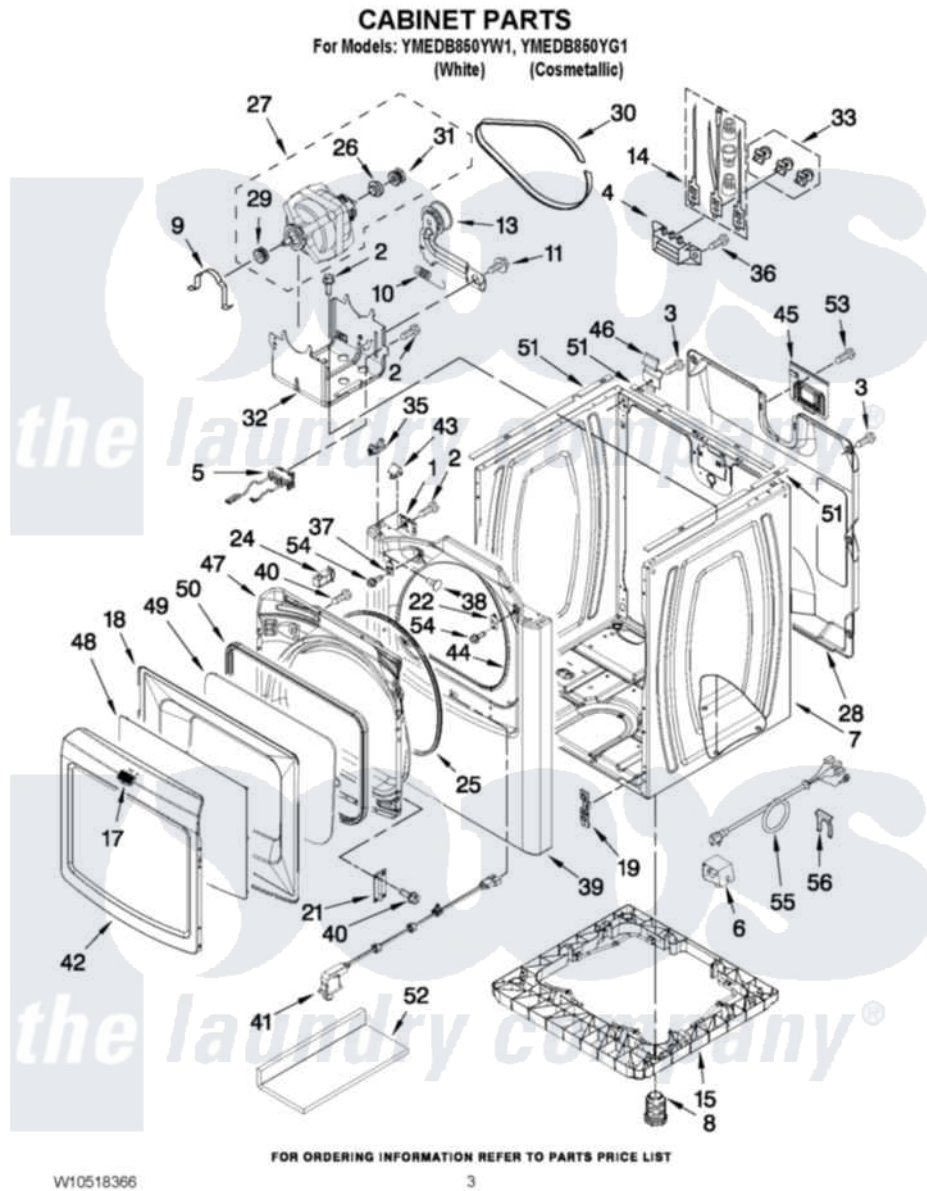

Maytag YMEDB850YW1 02 - CABINET PARTS

Maytag [Residential Maytag YMEDB850YW1 Dryer Parts](#) Parts Diagram 02 - CABINET PARTS
Click on the part number to view part

Item	Original Part Number	Replaced By	Status	Part Description
1	98234			Clip, U-Bend
2	3390631			Screw, 10-16 X 3/8
3	693995			Screw, Hex Head
4	3397659			Block, Terminal
5	W10314253			Switch, Assembly Broken Belt
6	3405248			Cable Tie
7	W10183827	W10223154		Cabinet
"	W10304162		Not Available	CABINET (INCLUDES ITEM 51) (COSMETALLIC)
8	W10363894			Foot, Dryer
NI	279810			Foot-Optional
9	660658			Clamp, Motor Mounting 343481 685441
10	3387374			Spring, Idler
11	3389420			Retainer-Idler 1/4-20 X 1/16
13	8547160			Pulley Assembly
14	270218			Terminal Tinned And Brass

14	279910		Panel
15	W10363887		Riser-Full
17	W10323735		Badge
18	W10304170		Bezel, Door Clip
19	3394083		Clip, Front Panel
21	W10249708		Hinge, Assembly
"	W10463337		Assembly, Hinge
22	W10111888		Plug, Strike
24	W10111905		Assembly, Door Catch
25	W10221653	W10239307	Seal-Door
26	3393657		Restrainer, Belt
27	W10460374		Motor, Assembly 60 Hz
28	W10140148		Panel, Rear
29	W10139247		Pulley, Blower
30	W10136934		Belt, Drive
31	W10136930		Pulley,
32	8547158		Bracket, Motor
33	279393		Terminal Block Screw Kit
35	8568303		Locator, Snap Down
36	3393008	308685	Side Trim)
37	W10111906	W10295405	Strike
38	W10144494		Plug-Hole
39	W10463261		Front Panel
"	W10463263		Front Panel Z
40	342055	488627	Screw
41	W10350909		Door Switch Assembly
42	W10252478		Door, Outer
"	W10344649		Door, Outer
43	8576625		Lock, Front Top
44	W10044490		Seal, Front Panel
45	W10110241		Cover, Terminal Block
46	238088	8066217	Hinge, Top
47	W10111878		Door, Inner
"	W10304172		Door, Inner
48	w10394552		Window-Outer
49	W10111857		Glass, Inner Door
50	W10111859		Gasket, Inner Door
51	W10316529		Foam-Seal Cabinet
52	W10215725		Cover, Door Switch
53	8533974	4331106	Screw, No.10-32 X 7/16
54	3400805		Screw, 8-18 X 3/64
55	8529008	Not Available	HARNESS, WIRING
56	694415		Clip, Strain Relief