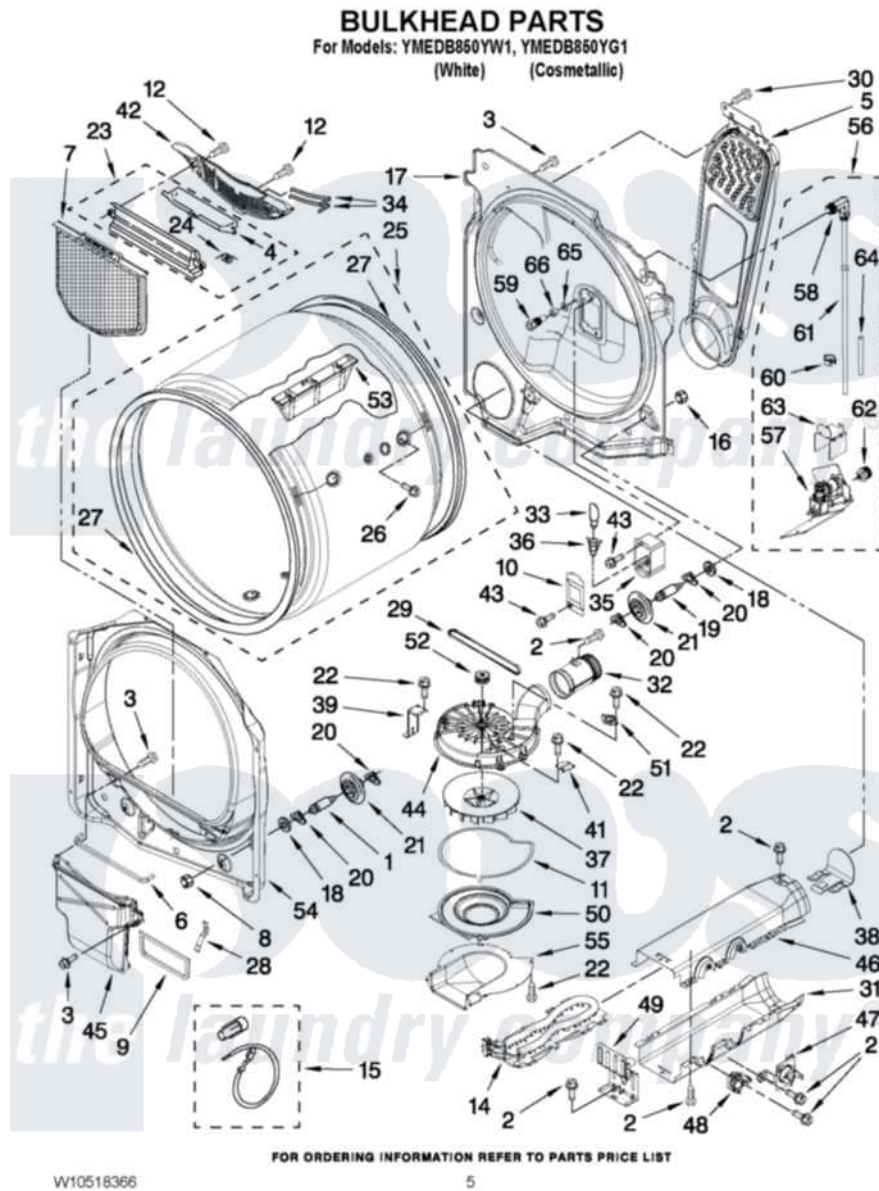

Maytag YMEDB850YW1 03 - BULKHEAD PARTS

Maytag [Residential Maytag YMEDB850YW1 Dryer Parts](#) Parts Diagram 03 - BULKHEAD PARTS
Click on the part number to view part

Item	Original Part Number	Replaced By	Status	Part Description
1	W10359271			Shaft, Drum Roller Threads
2	90767			Screw, 8A X 3/8 HeX Washer Head Tapping
3	3390631			Screw, 10-16 X 3/8
4	3394984	8563758		Door, Lint Screen
5	8544730			Air Duct Assembly
6	697813			Seal, Outlet Housing
7	W10049370	W10120998		Screen
8	3934666	W10080210		Nut, 3/8 X 16
9	8544721			Seal, Lint Duct
10	3402841	8532165		Lens, Drum Light
11	8573068			Seal, Blower Cover
12	3387230			Screw, 10-16 X 13/16
14	W10044440		Not Available	HEATER ELEMENT
15	279457			Wire Kit, Terminal
16	W10001120	W10080190		Nut, 3/8-16
17	W10139797			Bulkhead, Rear